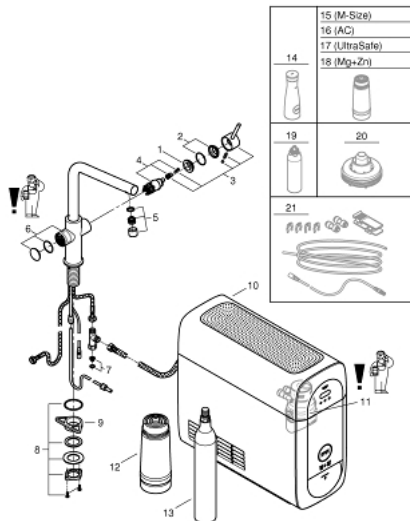

31 454 KS1 GROHE BLUE HOME L-SPOUT STARTER KIT

SPARE PARTS, јун 2020 – now

1. 1: Prsten armature (Spare part-nr. 07419000)
2. 2: Poklopac (Spare part-nr. 46581KS0)
3. 3: Ručica (Spare part-nr. 46957KS0)
4. 4: Mešač (Spare part-nr. 46580000)
5. 5: Mousseur GROHE Blue L spout (Spare part-nr. 48194KS0)
6. 6: Operating unit (Spare part-nr. 46958KS0)
7. 7: Filter za nečistoću (Spare part-nr. 47576000)
8. 8: Sklop za učvršćivanje držača (Spare part-nr. 48384000)
9. 9: Potporna ploča (Spare part-nr. 05334000)
10. 10: Cooler (Spare part-nr. 40711001)
11. 11: Glava filtera (Spare part-nr. 48344000)
12. 12: Filter S-Size (Spare part-nr. 40404001)
13. 13: Starter kit 425 g CO₂ bottles (4 pieces) (Spare part-nr. 40422000)
14. 14: Stakleni bokal (Spare part-nr. 40405000)*
15. 15: Filter M-Size (Spare part-nr. 40430001)*
16. 16: Aktivni karbonski filter (Spare part-nr. 40547001)*
17. 17: UltraSafe filter (Spare part-nr. 40575001)*
18. 18: Magnesium+ filter (Spare part-nr. 40691001)*
19. 19: Mešač za prečišćavanje (Spare part-nr. 40434001)*
20. 20: Cleaning cartridge adapter (Spare part-nr. 40694000)*
21. 21: Produžni set (Spare part-nr. 40843000)*

* Optional accessories