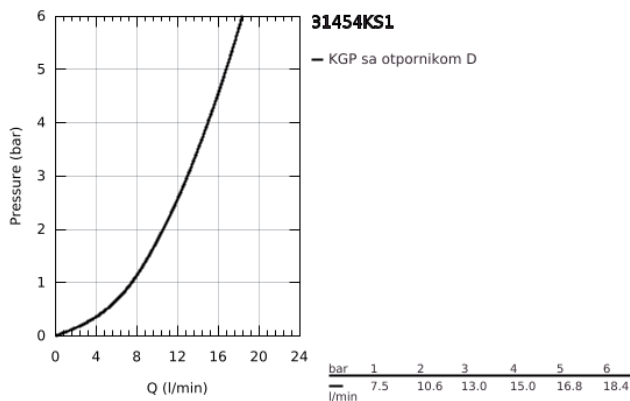

31 454 KS1 GROHE BLUE HOME L-SPOUT STARTER KIT

PRODUCT DESCRIPTION (1/2)

- Colour: velvet black
- sastoji se od:
 - GROHE Blue Home single-lever sink mixer with filter function
 - instalacija na 1 otvor
 - L-izlivna cev
 - push buttons for 3 types of filtered and chilled table water
 - negazirana, srednje gazirana, jako gazirana voda
 - GROHE LongLife premaz
 - GROHE SilkMove keramički mešač 28 mm
 - cevasta izlivna cev, područje rotacije 150°
 - odvojene unutrašnje cevi za filtriranu i vodovodnu vodu
 - fleksibilna spojna creva
- GROHE Blue Home cooler
 - delivers 3 liters of chilled sparkling water per hour
 - jedinica za hlađenje 180 W, 230 V, 50 Hz
 - sound level in standby 44 dB(A)
 - tip zaštite IP 21
 - CE odobrenje
 - requires ventilation holes in the bottom of the kitchen cabinet
 - software set-up and monitoring of filter and CO₂ capacity possible via GROHE Watersystems app
 - push notifications at low filter resp. CO₂ capacity
 - with Bluetooth* and Wi-Fi interface for wireless data communication
 - for Apple** and Android devices
 - Bluetooth raspon (10 m) zavisi od materijala i debljini zidova između odašiljača i prijemnika
 - GROHE Blue filter S-Size and filter head with flexible water hardness adjustment for regions with water hardness of more than 9° dKH
 - for regions with water hardness below 9° dKH please order activated carbon filter 40 547 001
- compatible with GROHE Blue filter S-Size, M-Size, GROHE Blue activated carbon filter, GROHE Blue Ultrasafe filter and GROHE Blue Magnesium + Zinc filter