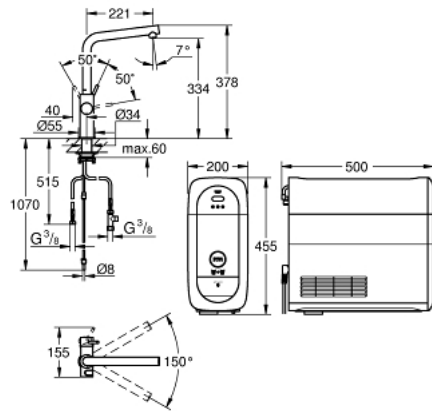

31 454 KS1 GROHE BLUE HOME L-SPOUT STARTER KIT

PRODUCT DESCRIPTION (1/2)

- Colour: velvet black
- sastoji se od:
 - GROHE Blue Home single-lever sink mixer with filter function
 - instalacija na 1 otvor
 - L-izlivna cev
 - push buttons for 3 types of filtered and chilled table water
 - negazirana, srednje gazirana, jako gazirana voda
 - GROHE LongLife premaz
 - GROHE SilkMove keramički mešač 28 mm
 - cevasta izlivna cev, područje rotacije 150°
 - odvojene unutrašnje cevi za filtriranu i vodovodnu vodu
 - fleksibilna spojna creva
- GROHE Blue Home cooler
 - delivers 3 liters of chilled sparkling water per hour
 - jedinica za hlađenje 180 W, 230 V, 50 Hz
 - sound level in standby 44 dB(A)
 - tip zaštite IP 21
 - CE odobrenje
 - requires ventilation holes in the bottom of the kitchen cabinet
 - software set-up and monitoring of filter and CO₂ capacity possible via GROHE Watersystems app
 - push notifications at low filter resp. CO₂ capacity
 - with Bluetooth* and Wi-Fi interface for wireless data communication
 - for Apple** and Android devices
 - Bluetooth raspon (10 m) zavisi od materijala i debljini zidova između odašiljača i prijemnika
 - GROHE Blue filter S-Size and filter head with flexible water hardness adjustment for regions with water hardness of more than 9° dKH
 - for regions with water hardness below 9° dKH please order activated carbon filter 40 547 001
- compatible with GROHE Blue filter S-Size, M-Size, GROHE Blue activated carbon filter, GROHE Blue Ultrasafe filter and GROHE Blue Magnesium + Zinc filter