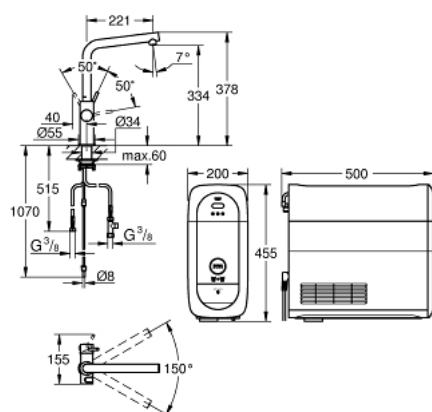

31 454 001 GROHE BLUE HOME L-SPOUT STARTER KIT

PRODUCT DESCRIPTION (1/2)

- Colour: chrome
- sastoji se od:
 - GROHE Blue Home single-lever sink mixer with filter function
 - instalacija na 1 otvor
 - L-izlivna cev
 - push buttons for 3 types of filtered and chilled table water
 - negazirana, srednje gazirana, jako gazirana voda
 - GROHE LongLife premaz
 - GROHE SilkMove keramički mešač 28 mm
 - cevasta izlivna cev, područje rotacije 150°
 - odvojene unutrašnje cevi za filtriranu i vodovodnu vodu
 - fleksibilna spojna creva
- GROHE Blue Home cooler
- delivers 3 liters of chilled sparkling water per hour
- jedinica za hlađenje 180 W, 230 V, 50 Hz
- sound level in standby 44 dB(A)
- tip zaštite IP 21
- CE odobrenje
- requires ventilation holes in the bottom of the kitchen cabinet
- software set-up and monitoring of filter and CO₂ capacity possible via GROHE Watersystems app
- push notifications at low filter resp. CO₂ capacity
- with Bluetooth* and Wi-Fi interface for wireless data communication
- for Apple** and Android devices
- Bluetooth raspon (10 m) zavisi od materijala i debljini zidova između odašiljača i prijemnika
- GROHE Blue filter S-Size and filter head with flexible water hardness adjustment for regions with water hardness of more than 9° dKH
- for regions with water hardness below 9° dKH please order activated carbon filter 40 547 001
- compatible with GROHE Blue filter S-Size, M-Size, GROHE Blue activated carbon filter, GROHE Blue Ultrasafe filter and GROHE Blue Magnesium + Zinc filter