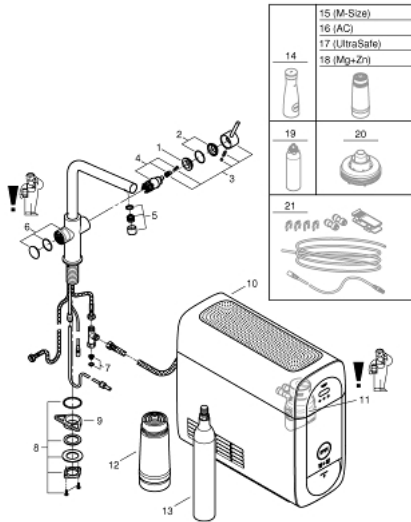

31 454 001 GROHE BLUE HOME L-SPOUT STARTER KIT

SPARE PARTS, октобар 2021 – now

1. 1: Prsten armature (Spare part-nr. 07419000)
2. 2: Poklopac (Spare part-nr. 46581000)
3. 3: Ručica (Spare part-nr. 46957000)
4. 4: Mešać (Spare part-nr. 46580000)
5. 5: Mousseur GROHE Blue L spout (Spare part-nr. 48194000)
6. 6: Operating unit (Spare part-nr. 46958000)
7. 7: Filter za nečistoću (Spare part-nr. 47576000)
8. 8: Sklop za učvršćivanje držača (Spare part-nr. 48384000)
9. 9: Potporna ploča (Spare part-nr. 05334000)
10. 10: Cooler (Spare part-nr. 40711001)
11. 11: Glava filtera (Spare part-nr. 48344000)
12. 12: Filter S-Size (Spare part-nr. 40404001)
13. 13: Starter kit 425 g CO₂ bottles (4 pieces) (Spare part-nr. 40422000)
14. 14: Stakleni bokal (Spare part-nr. 40405000)*
15. 15: Filter M-Size (Spare part-nr. 40430001)*
16. 16: Aktivni karbonski filter (Spare part-nr. 40547001)*
17. 17: UltraSafe filter (Spare part-nr. 40575001)*
18. 18: Magnesium+ filter (Spare part-nr. 40691001)*
19. 19: Mešać za prečišćavanje (Spare part-nr. 40434001)*
20. 20: Cleaning cartridge adapter (Spare part-nr. 40694000)*
21. 21: Produžni set (Spare part-nr. 40843000)*

* Optional accessories