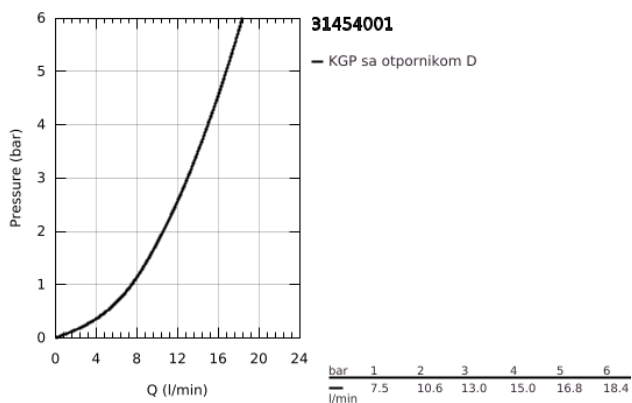

31 454 001 GROHE BLUE HOME L-SPOUT STARTER KIT

PRODUCT DESCRIPTION (1/2)

- Colour: chrome
- sastoji se od:
 - GROHE Blue Home single-lever sink mixer with filter function
 - instalacija na 1 otvor
 - L-izlivna cev
 - push buttons for 3 types of filtered and chilled table water
 - negazirana, srednje gazirana, jako gazirana voda
 - GROHE LongLife premaz
 - GROHE SilkMove keramički mešač 28 mm
 - cevasta izlivna cev, područje rotacije 150°
 - odvojene unutrašnje cevi za filtriranu i vodovodnu vodu
 - fleksibilna spojna creva
- GROHE Blue Home cooler
- delivers 3 liters of chilled sparkling water per hour
- jedinica za hlađenje 180 W, 230 V, 50 Hz
- sound level in standby 44 dB(A)
- tip zaštite IP 21
- CE odobrenje
- requires ventilation holes in the bottom of the kitchen cabinet
- software set-up and monitoring of filter and CO₂ capacity possible via GROHE Watersystems app
- push notifications at low filter resp. CO₂ capacity
- with Bluetooth* and Wi-Fi interface for wireless data communication
- for Apple** and Android devices
- Bluetooth raspon (10 m) zavisi od materijala i debljini zidova između odašiljača i prijemnika
- GROHE Blue filter S-Size and filter head with flexible water hardness adjustment for regions with water hardness of more than 9° dKH
- for regions with water hardness below 9° dKH please order activated carbon filter 40 547 001
- compatible with GROHE Blue filter S-Size, M-Size, GROHE Blue activated carbon filter, GROHE Blue Ultrasafe filter and GROHE Blue Magnesium + Zinc filter