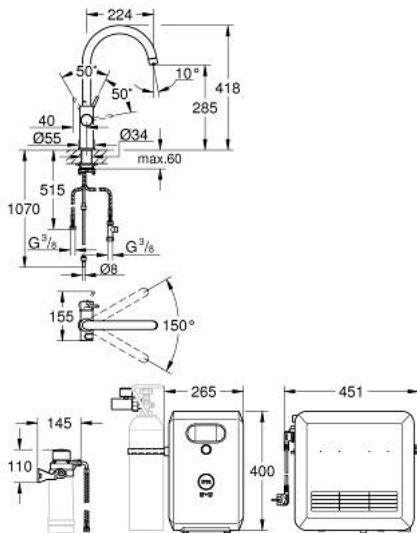

31 323 002 GROHE BLUE PROFESSIONAL C-SPOUT KIT

PRODUCT DESCRIPTION (1/2)

- Colour: chrome
- sastoji se od:
  - GROHE Blue jednoručna baterija za sudoperu s filterom
  - instalacija na 1 otvor
  - Izliv u obliku slova C
  - push buttons for 3 types of filtered and chilled table water
  - negazirana, srednje gazirana, jako gazirana voda
  - GROHE LongLife premaz
  - GROHE SilkMove keramički mešač 28 mm
  - cevasta izlivna cev, područje rotacije 150°
  - odvojene unutrašnje cevi za filtriranu i vodovodnu vodu
  - fleksibilna spojna creva
  - GROHE Blue Professional cooler
  - delivers 12 liters of chilled sparkling water per hour
  - colour display with push and turn control
  - jedinica za hlađenje 270 W, 230 V, 50 Hz
  - sound level in standby 46 dB(A)
  - tip zaštite IP 21
  - CE odobrenje
  - requires ventilation holes in the bottom of the kitchen cabinet
  - software set-up and monitoring of filter and CO₂ capacity possible via GROHE Watersystems app
  - push notifications at low filter resp. CO₂ capacity
  - with Bluetooth* and Wi-Fi interface for wireless data communication
  - for Apple** and Android devices
  - Bluetooth raspon (10 m) zavisi od materijala i debljini zidova između odašiljača i prijemnika
  - cleaning cartridge adapter, for use with GROHE Blue cleaning cartridge 40 434 001
  - integrated filter head with flexible water hardness adjustment
  - CO₂ pressure indicator
  - GROHE Blue filter, CO₂ bottle and cleaning cartridge are not included in the delivery and have to be ordered separately