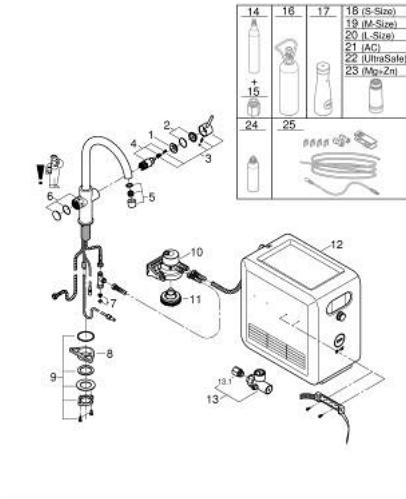

31 323 002 GROHE BLUE PROFESSIONAL C-SPOUT KIT

SPARE PARTS, септембар 2021 – now

1. 1: Prsten armature (Spare part-nr. 07419000)
2. 2: Poklopac (Spare part-nr. 46581000)
3. 3: Ručica (Spare part-nr. 46957000)
4. 4: Mešač (Spare part-nr. 46580000)
5. 5: Mousseur GROHE Blue U and C spout (Spare part-nr. 48343000)
6. 6: Operating unit (Spare part-nr. 46958000)
7. 7: Filter za nečistoću (Spare part-nr. 47576000)
8. 8: Potporna ploča (Spare part-nr. 05334000)
9. 9: Sklop za učvršćivanje držača (Spare part-nr. 48384000)
10. 10: Glava filtera (Spare part-nr. 64508001)
11. 11: Cleaning cartridge adapter (Spare part-nr. 40694000)
12. 12: Hladnjak i Karbonizator (Spare part-nr. 40554002)
13. 13: Indikator pritiska (Spare part-nr. 46717000)
- 13.1: CO₂ adapter (Spare part-nr. 40962000)
15. 14: Starter kit 425 g CO₂ bottles (4 pieces) (Spare part-nr. 40422000)*
16. 15: CO₂ adapter (Spare part-nr. 40962000)*
17. 16: Starter kit 2 kg CO₂ bottle (Spare part-nr. 40423000)*
18. 17: Glass carafe with lid set (Spare part-nr. 40405001)*
19. 18: Filter S-Size (Spare part-nr. 40404001)*
20. 19: Filter M-Size (Spare part-nr. 40430001)*
21. 20: Filter L-Size (Spare part-nr. 40412001)*
22. 21: Aktivni karbonski filter (Spare part-nr. 40547001)*
23. 22: UltraSafe filter (Spare part-nr. 40575002)*
24. 23: Magnesium + Zinc filter (Spare part-nr. 40691002)*
25. 24: Mešač za prečišćavanje (Spare part-nr. 40434001)*
26. 25: Produžni set (Spare part-nr. 40843000)*

* Optional accessories