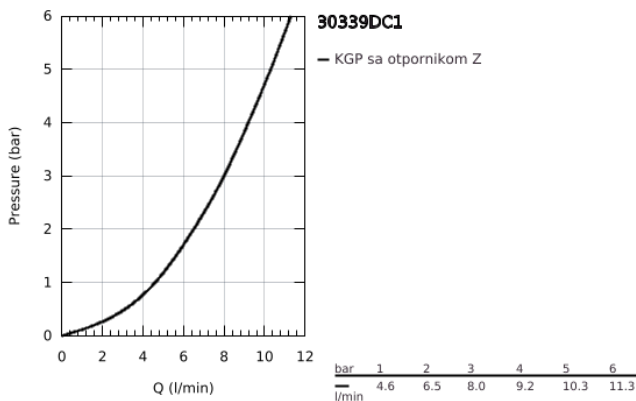

30 339 DC1 GROHE RED MONO PILLAR TAP AND M SIZE BOILER

PRODUCT DESCRIPTION

- Colour: supersteel
- sastoji se od:
 - GROHE Red Mono stubna slavina
 - instalacija na 1 otvor
 - L-izlivna cev
 - GROHE ChildLock push buttons for boiling water
 - TÜV certified triple electronic safeguards against accidental activation of boiling water
 - GROHE LongLife premaz
 - insulated tubular spout, swivel area 150°
 - priključak za GROHE Red bojler
 - GROHE Red boiler M size
 - rezervoar za kipuću i toplu vodu
 - 3 liter 100° C boiling water
 - 4 liter total capacity
 - required inlet pressure: 1-7 bar
 - with flexible connection hose and outlet for boiling water
 - CE odobrenje
 - power supply 230 V 50 Hz
 - potrošnja el. energije 2100 W
 - potrošnja el. energije u stand-by režimu 15 W
 - energy efficiency class A
 - GROHE Blue S-Size filter starter set
 - for protection of the boiler from limescale
 - capacity 600 l at 20° dKH
 - flow rate measuring unit

30 339 DC1 GROHE RED MONO PILLAR TAP AND M SIZE BOILER

SPARE PARTS, децембар 2017 – now

- 1: Operating unit (Spare part-nr. 46997DC0)
- 2: Perlator (Spare part-nr. 13999DC0)
- 3: Boiler Size M (Spare part-nr. 40832001)
- 4: Safety group (Spare part-nr. 48371000)
- 5: Filter sa glavom filtera (Spare part-nr. 40438001)
- 5.1: Glava filtera (Spare part-nr. 64508001)
- 5.2: Filter S-Size (Spare part-nr. 40404001)
- 6: Mixing valve (Spare part-nr. 40841001)*
- 7: Filter L-Size (Spare part-nr. 40412001)*
- 8: Filter M-Size (Spare part-nr. 40430001)*
- 9: Aktivni karbonski filter (Spare part-nr. 40547001)*
- 10: UltraSafe filter (Spare part-nr. 40575001)*
- 11: Magnesium+ filter (Spare part-nr. 40691001)*