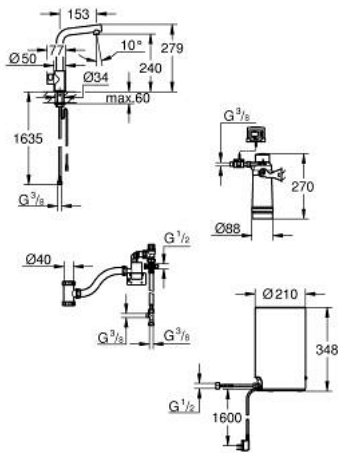

30 339 DC1 GROHE RED MONO PILLAR TAP AND M SIZE BOILER

PRODUCT DESCRIPTION

- Colour: supersteel
- sastoji se od:
 - GROHE Red Mono stubna slavina
 - instalacija na 1 otvor
 - L-izlivna cev
 - GROHE ChildLock push buttons for boiling water
 - TÜV certified triple electronic safeguards against accidental activation of boiling water
 - GROHE LongLife premaz
 - insulated tubular spout, swivel area 150°
 - priključak za GROHE Red bojler
 - GROHE Red boiler M size
 - rezervoar za kipuću i toplu vodu
 - 3 liter 100° C boiling water
 - 4 liter total capacity
 - required inlet pressure: 1-7 bar
 - with flexible connection hose and outlet for boiling water
 - CE odobrenje
 - power supply 230 V 50 Hz
 - potrošnja el. energije 2100 W
 - potrošnja el. energije u stand-by režimu 15 W
 - energy efficiency class A
 - GROHE Blue S-Size filter starter set
 - for protection of the boiler from limescale
 - capacity 600 l at 20° dKH
 - flow rate measuring unit

30 339 DC1 GROHE RED MONO PILLAR TAP AND M SIZE BOILER

SPARE PARTS, децембар 2017 – now

- 1: Operating unit (Spare part-nr. 46997DC0)
- 2: Perlator (Spare part-nr. 13999DC0)
- 3: Boiler Size M (Spare part-nr. 40832001)
- 4: Safety group (Spare part-nr. 48371000)
- 5: Filter sa glavom filtera (Spare part-nr. 40438001)
- 5.1: Glava filtera (Spare part-nr. 64508001)
- 5.2: Filter S-Size (Spare part-nr. 40404001)
- 6: Mixing valve (Spare part-nr. 40841001)*
- 7: Filter L-Size (Spare part-nr. 40412001)*
- 8: Filter M-Size (Spare part-nr. 40430001)*
- 9: Aktivni karbonski filter (Spare part-nr. 40547001)*
- 10: UltraSafe filter (Spare part-nr. 40575001)*
- 11: Magnesium+ filter (Spare part-nr. 40691001)*