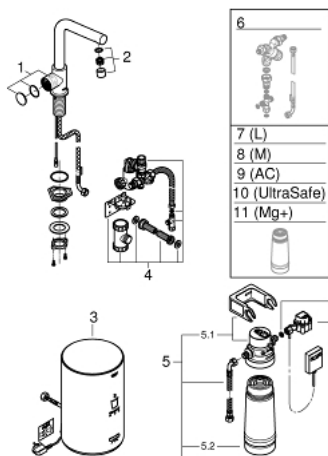

30 339 DC1 GROHE RED MONO PILLAR TAP AND M SIZE BOILER

PRODUCT DESCRIPTION

- Colour: supersteel
- sastoji se od:
 - GROHE Red Mono stubna slavina
 - instalacija na 1 otvor
 - L-izlivna cev
 - GROHE ChildLock push buttons for boiling water
 - TÜV certified triple electronic safeguards against accidental activation of boiling water
 - GROHE LongLife premaz
 - insulated tubular spout, swivel area 150°
 - priključak za GROHE Red bojler
 - GROHE Red boiler M size
 - rezervoar za kipuću i toplu vodu
 - 3 liter 100° C boiling water
 - 4 liter total capacity
 - required inlet pressure: 1-7 bar
 - with flexible connection hose and outlet for boiling water
 - CE odobrenje
 - power supply 230 V 50 Hz
 - potrošnja el. energije 2100 W
 - potrošnja el. energije u stand-by režimu 15 W
 - energy efficiency class A
 - GROHE Blue S-Size filter starter set
 - for protection of the boiler from limescale
 - capacity 600 l at 20° dKH
 - flow rate measuring unit

30 339 DC1 GROHE RED MONO PILLAR TAP AND M SIZE BOILER

SPARE PARTS, децембар 2017 – now

- 1: Operating unit (Spare part-nr. 46997DC0)
- 2: Perlator (Spare part-nr. 13999DC0)
- 3: Boiler Size M (Spare part-nr. 40832001)
- 4: Safety group (Spare part-nr. 48371000)
- 5: Filter sa glavom filtera (Spare part-nr. 40438001)
- 5.1: Glava filtera (Spare part-nr. 64508001)
- 5.2: Filter S-Size (Spare part-nr. 40404001)
- 6: Mixing valve (Spare part-nr. 40841001)*
- 7: Filter L-Size (Spare part-nr. 40412001)*
- 8: Filter M-Size (Spare part-nr. 40430001)*
- 9: Aktivni karbonski filter (Spare part-nr. 40547001)*
- 10: UltraSafe filter (Spare part-nr. 40575001)*
- 11: Magnesium+ filter (Spare part-nr. 40691001)*