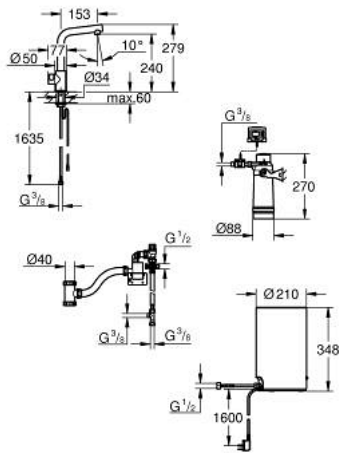

30 339 001 GROHE RED MONO PILLAR TAP AND M SIZE BOILER

PRODUCT DESCRIPTION

- Colour: chrome
- sastoji se od:
 - GROHE Red Mono stubna slavina
 - instalacija na 1 otvor
 - L-izlivna cev
 - GROHE ChildLock push buttons for boiling water
 - TÜV certified triple electronic safeguards against accidental activation of boiling water
 - GROHE LongLife premaz
 - insulated tubular spout, swivel area 150°
 - priključak za GROHE Red boiler
 - GROHE Red boiler M size
 - rezervoar za kipuću i toplu vodu
 - 3 liter 100° C boiling water
 - 4 liter total capacity
 - required inlet pressure: 1-7 bar
 - with flexible connection hose and outlet for boiling water
 - CE odobrenje
 - power supply 230 V 50 Hz
 - potrošnja el. energije 2100 W
 - potrošnja el. energije u stand-by režimu 15 W
 - energy efficiency class A
 - GROHE Blue S-Size filter starter set
 - for protection of the boiler from limescale
 - capacity 600 l at 20° dKH
 - flow rate measuring unit

30 339 001 GROHE RED MONO PILLAR TAP AND M SIZE BOILER

SPARE PARTS, септембар 2016 – now

- 1: Operating unit (Spare part-nr. 46997000)
 - 2: Perlator (Spare part-nr. 13999000)
 - 3: Boiler Size M (Spare part-nr. 40830001)
 - 4: Safety group (Spare part-nr. 48371000)
 - 5: Filter sa glavom filtera (Spare part-nr. 40438001)
 - 5.1: Glava filtera (Spare part-nr. 64508001)
 - 5.2: Filter S-Size (Spare part-nr. 40404001)
 - 6: Mixing valve (Spare part-nr. 40841001)*
 - 7: Filter L-Size (Spare part-nr. 40412001)*
 - 8: Filter M-Size (Spare part-nr. 40430001)*
 - 9: Aktivni karbonski filter (Spare part-nr. 40547001)*
 - 10: Filter (Spare part-nr. 40575001)*
 - 11: Magnesium+ filter (Spare part-nr. 40691001)*
- * Optional accessories