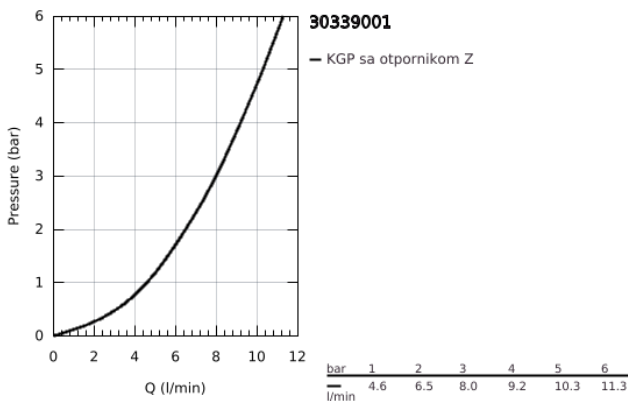

30 339 001 GROHE RED MONO PILLAR TAP AND M SIZE BOILER

PRODUCT DESCRIPTION

- Colour: chrome
- sastoji se od:
 - GROHE Red Mono stubna slavina
 - instalacija na 1 otvor
 - L-izlivna cev
 - GROHE ChildLock push buttons for boiling water
 - TÜV certified triple electronic safeguards against accidental activation of boiling water
 - GROHE LongLife premaz
 - insulated tubular spout, swivel area 150°
 - priključak za GROHE Red boiler
 - GROHE Red boiler M size
 - rezervoar za kipuću i toplu vodu
 - 3 liter 100° C boiling water
 - 4 liter total capacity
 - required inlet pressure: 1-7 bar
 - with flexible connection hose and outlet for boiling water
 - CE odobrenje
 - power supply 230 V 50 Hz
 - potrošnja el. energije 2100 W
 - potrošnja el. energije u stand-by režimu 15 W
 - energy efficiency class A
 - GROHE Blue S-Size filter starter set
 - for protection of the boiler from limescale
 - capacity 600 l at 20° dKH
 - flow rate measuring unit

30 339 001 GROHE RED MONO PILLAR TAP AND M SIZE BOILER

SPARE PARTS, септембар 2016 – now

- 1: Operating unit (Spare part-nr. 46997000)
 - 2: Perlator (Spare part-nr. 13999000)
 - 3: Boiler Size M (Spare part-nr. 40830001)
 - 4: Safety group (Spare part-nr. 48371000)
 - 5: Filter sa glavom filtera (Spare part-nr. 40438001)
 - 5.1: Glava filtera (Spare part-nr. 64508001)
 - 5.2: Filter S-Size (Spare part-nr. 40404001)
 - 6: Mixing valve (Spare part-nr. 40841001)*
 - 7: Filter L-Size (Spare part-nr. 40412001)*
 - 8: Filter M-Size (Spare part-nr. 40430001)*
 - 9: Aktivni karbonski filter (Spare part-nr. 40547001)*
 - 10: Filter (Spare part-nr. 40575001)*
 - 11: Magnesium+ filter (Spare part-nr. 40691001)*
- * Optional accessories