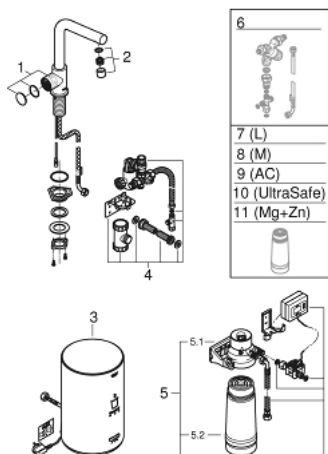

30 339 001 GROHE RED MONO PILLAR TAP AND M SIZE BOILER

PRODUCT DESCRIPTION

- Colour: chrome
- sastoji se od:
 - GROHE Red Mono stubna slavina
 - instalacija na 1 otvor
 - L-izlivna cev
 - GROHE ChildLock push buttons for boiling water
 - TÜV certified triple electronic safeguards against accidental activation of boiling water
 - GROHE LongLife premaz
 - insulated tubular spout, swivel area 150°
 - priključak za GROHE Red boiler
 - GROHE Red boiler M size
 - rezervoar za kipuću i toplu vodu
 - 3 liter 100° C boiling water
 - 4 liter total capacity
 - required inlet pressure: 1-7 bar
 - with flexible connection hose and outlet for boiling water
 - CE odobrenje
 - power supply 230 V 50 Hz
 - potrošnja el. energije 2100 W
 - potrošnja el. energije u stand-by režimu 15 W
 - energy efficiency class A
 - GROHE Blue S-Size filter starter set
 - for protection of the boiler from limescale
 - capacity 600 l at 20° dKH
 - flow rate measuring unit

30 339 001 GROHE RED MONO PILLAR TAP AND M SIZE BOILER

SPARE PARTS, септембар 2016 – now

- 1: Operating unit (Spare part-nr. 46997000)
 - 2: Perlator (Spare part-nr. 13999000)
 - 3: Boiler Size M (Spare part-nr. 40830001)
 - 4: Safety group (Spare part-nr. 48371000)
 - 5: Filter sa glavom filtera (Spare part-nr. 40438001)
 - 5.1: Glava filtera (Spare part-nr. 64508001)
 - 5.2: Filter S-Size (Spare part-nr. 40404001)
 - 6: Mixing valve (Spare part-nr. 40841001)*
 - 7: Filter L-Size (Spare part-nr. 40412001)*
 - 8: Filter M-Size (Spare part-nr. 40430001)*
 - 9: Aktivni karbonski filter (Spare part-nr. 40547001)*
 - 10: Filter (Spare part-nr. 40575001)*
 - 11: Magnesium+ filter (Spare part-nr. 40691001)*
- * Optional accessories