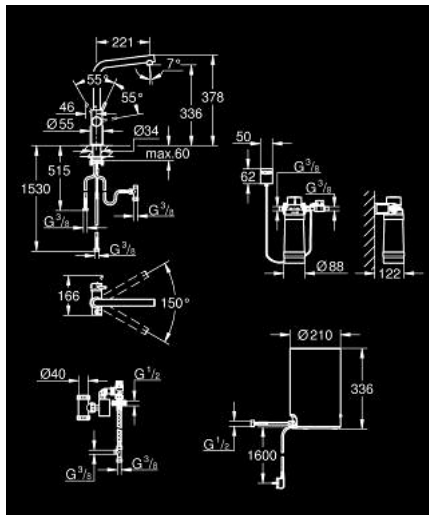

30 327 AL1 GROHE RED DUO FAUCET AND M SIZE BOILER

PRODUCT DESCRIPTION

- Colour: brushed hard graphite
- sastoji se od:
 - GROHE Red Duo jednoručna baterija za sudoperu
 - instalacija na 1 otvor
 - L-izlivna cev
 - GROHE ChildLock push buttons for boiling water
 - TÜV certified triple electronic safeguards against accidental activation of boiling water
 - GROHE LongLife premaz
 - GROHE SilkMove keramički mešač 28 mm
 - insulated tubular spout, swivel area 150°
 - odvojeni smerovi vode
 - fleksibilna spojna creva
 - priključak za GROHE Red bojler
 - GROHE Red boiler M size
 - rezervoar za kipuću i toplu vodu
 - 3 liter 100° C boiling water
 - 4 liter total capacity
 - required inlet pressure: 1-7 bar
 - with flexible connection hose and outlet for boiling water
 - CE odobrenje
 - power supply 230 V 50 Hz
 - potrošnja el. energije 2100 W
 - potrošnja el. energije u stand-by režimu 15 W
 - energy efficiency class A
 - GROHE Blue S-Size filter starter set
 - for protection of the boiler from limescale
 - capacity 600 l at 20° dKH
 - flow rate measuring unit

30 327 AL1 GROHE RED DUO FAUCET AND M SIZE BOILER

SPARE PARTS, март 2018 – now

- 1: Prsten armature (Spare part-nr. 07419000)
 - 2: Poklopac (Spare part-nr. 46581AL0)
 - 3: Ručica (Spare part-nr. 46957AL0)
 - 4: Mešač (Spare part-nr. 46580000)
 - 5: Perlator (Spare part-nr. 13999AL0)
 - 6: Operating unit (Spare part-nr. 46997AL0)
 - 7: Boiler Size M (Spare part-nr. 40830001)
 - 8: Safety group (Spare part-nr. 48371000)
 - 9: Filter sa glavom filtera (Spare part-nr. 40438001)
 - 9.1: Glava filtera (Spare part-nr. 64508001)
 - 9.2: Filter S-Size (Spare part-nr. 40404001)
 - 10: Mixing valve (Spare part-nr. 40841001)*
 - 11: Filter L-Size (Spare part-nr. 40412001)*
 - 12: Filter M-Size (Spare part-nr. 40430001)*
 - 13: Aktivni karbonski filter (Spare part-nr. 40547001)*
 - 14: Filter (Spare part-nr. 40575001)*
 - 15: Magnesium+ filter (Spare part-nr. 40691001)*
- * Optional accessories