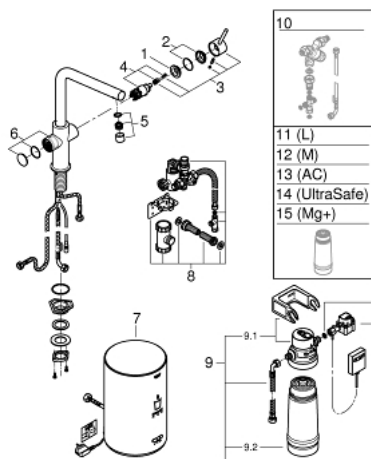

30 327 AL1 GROHE RED DUO FAUCET AND M SIZE BOILER

PRODUCT DESCRIPTION

- Colour: brushed hard graphite
- sastoji se od:
 - GROHE Red Duo jednoručna baterija za sudoperu
 - instalacija na 1 otvor
 - L-izlivna cev
 - GROHE ChildLock push buttons for boiling water
 - TÜV certified triple electronic safeguards against accidental activation of boiling water
 - GROHE LongLife premaz
 - GROHE SilkMove keramički mešač 28 mm
 - insulated tubular spout, swivel area 150°
 - odvojeni smerovi vode
 - fleksibilna spojna creva
 - priključak za GROHE Red bojler
 - GROHE Red boiler M size
 - rezervoar za kipuću i toplu vodu
 - 3 liter 100° C boiling water
 - 4 liter total capacity
 - required inlet pressure: 1-7 bar
 - with flexible connection hose and outlet for boiling water
 - CE odobrenje
 - power supply 230 V 50 Hz
 - potrošnja el. energije 2100 W
 - potrošnja el. energije u stand-by režimu 15 W
 - energy efficiency class A
 - GROHE Blue S-Size filter starter set
 - for protection of the boiler from limescale
 - capacity 600 l at 20° dKH
 - flow rate measuring unit

30 327 AL1 GROHE RED DUO FAUCET AND M SIZE BOILER

SPARE PARTS, март 2018 – now

- 1: Prsten armature (Spare part-nr. 07419000)
 - 2: Poklopac (Spare part-nr. 46581AL0)
 - 3: Ručica (Spare part-nr. 46957AL0)
 - 4: Mešač (Spare part-nr. 46580000)
 - 5: Perlator (Spare part-nr. 13999AL0)
 - 6: Operating unit (Spare part-nr. 46997AL0)
 - 7: Boiler Size M (Spare part-nr. 40830001)
 - 8: Safety group (Spare part-nr. 48371000)
 - 9: Filter sa glavom filtera (Spare part-nr. 40438001)
 - 9.1: Glava filtera (Spare part-nr. 64508001)
 - 9.2: Filter S-Size (Spare part-nr. 40404001)
 - 10: Mixing valve (Spare part-nr. 40841001)*
 - 11: Filter L-Size (Spare part-nr. 40412001)*
 - 12: Filter M-Size (Spare part-nr. 40430001)*
 - 13: Aktivni karbonski filter (Spare part-nr. 40547001)*
 - 14: Filter (Spare part-nr. 40575001)*
 - 15: Magnesium+ filter (Spare part-nr. 40691001)*
- * Optional accessories