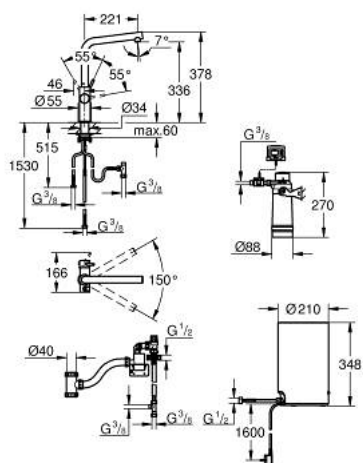

## 30 327 001 GROHE RED DUO FAUCET AND M SIZE BOILER

### PRODUCT DESCRIPTION

- Colour: chrome
- sastoji se od:
  - GROHE Red Duo jednoručna baterija za sudoperu
  - instalacija na 1 otvor
  - L-izlivna cev
  - GROHE ChildLock push buttons for boiling water
  - TÜV certified triple electronic safeguards against accidental activation of boiling water
  - GROHE LongLife premaz
  - GROHE SilkMove keramički mešač 28 mm
  - insulated tubular spout, swivel area 150°
  - odvojeni smerovi vode
  - fleksibilna spojna creva
  - priključak za GROHE Red bojler
  - GROHE Red boiler M size
  - rezervoar za kipuću i toplu vodu
  - 3 liter 100° C boiling water
  - 4 liter total capacity
  - required inlet pressure: 1-7 bar
  - with flexible connection hose and outlet for boiling water
  - CE odobrenje
  - power supply 230 V 50 Hz
  - potrošnja el. energije 2100 W
  - potrošnja el. energije u stand-by režimu 15 W
  - energy efficiency class A
  - GROHE Blue S-Size filter starter set
  - for protection of the boiler from limescale
  - capacity 600 l at 20° dKH
  - flow rate measuring unit