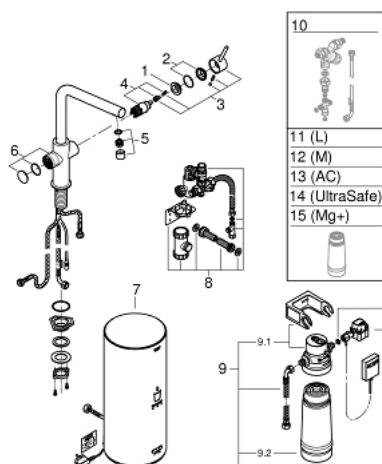

30 325 DC1 GROHE RED DUO FAUCET AND L SIZE BOILER

PRODUCT DESCRIPTION

- Colour: supersteel
- sastoji se od:
 - GROHE Red Duo jednoručna baterija za sudoperu
 - instalacija na 1 otvor
 - L-izlivna cev
 - GROHE ChildLock push buttons for boiling water
 - TÜV certified triple electronic safeguards against accidental activation of boiling water
 - GROHE LongLife premaz
 - GROHE SilkMove keramički mešač 28 mm
- odvojeni smerovi vode
- insulated tubular spout, swivel area 150°
- fleksibilna spojna creva
- priključak za GROHE Red bojler
- GROHE Red boiler L size
- rezervoar za kipuću i toplu vodu
- 5.5 liter 100° C boiling water
- 7 liter total capacity
- required inlet pressure: 1-7 bar
- with flexible connection hose and outlet for boiling water
- CE odobrenje
- power supply 230 V 50 Hz
- potrošnja el. energije 2100 W
- potrošnja el. energije u stand-by režimu 15 W
- energy efficiency class A
- GROHE Blue S-Size filter starter set
- for protection of the boiler from limescale
- capacity 600 l at 20° dKH
- flow rate measuring unit

30 325 DC1 GROHE RED DUO FAUCET AND L SIZE BOILER

SPARE PARTS, септембар 2016 – now

- 1: Prsten armature (Spare part-nr. 07419000)
 - 2: Poklopac (Spare part-nr. 46581DC0)
 - 3: Ručica (Spare part-nr. 46957DC0)
 - 4: Mešač (Spare part-nr. 46580000)
 - 5: Perlator (Spare part-nr. 13999DC0)
 - 6: Operating unit (Spare part-nr. 46997DC0)
 - 7: Boiler Size L (Spare part-nr. 40831001)
 - 8: Safety group (Spare part-nr. 48371000)
 - 9: Filter sa glavom filtera (Spare part-nr. 40438001)
 - 9.1: Glava filtera (Spare part-nr. 64508001)
 - 9.2: Filter S-Size (Spare part-nr. 40404001)
 - 10: Mixing valve (Spare part-nr. 40841001)*
 - 11: Filter L-Size (Spare part-nr. 40412001)*
 - 12: Filter M-Size (Spare part-nr. 40430001)*
 - 13: Aktivni karbonski filter (Spare part-nr. 40547001)*
 - 14: Filter (Spare part-nr. 40575001)*
 - 15: Magnesium+ filter (Spare part-nr. 40691001)*
- * Optional accessories