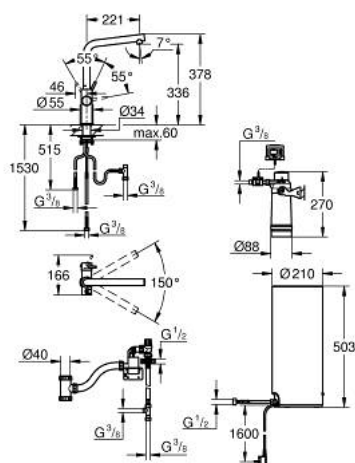

30 325 DC1 GROHE RED DUO FAUCET AND L SIZE BOILER

PRODUCT DESCRIPTION

- Colour: supersteel
- sastoji se od:
 - GROHE Red Duo jednoručna baterija za sudoperu
 - instalacija na 1 otvor
 - L-izlivna cev
 - GROHE ChildLock push buttons for boiling water
 - TÜV certified triple electronic safeguards against accidental activation of boiling water
 - GROHE LongLife premaz
 - GROHE SilkMove keramički mešač 28 mm
- odvojeni smerovi vode
- insulated tubular spout, swivel area 150°
- fleksibilna spojna creva
- priključak za GROHE Red bojler
- GROHE Red boiler L size
- rezervoar za kipuću i toplu vodu
- 5.5 liter 100° C boiling water
- 7 liter total capacity
- required inlet pressure: 1-7 bar
- with flexible connection hose and outlet for boiling water
- CE odobrenje
- power supply 230 V 50 Hz
- potrošnja el. energije 2100 W
- potrošnja el. energije u stand-by režimu 15 W
- energy efficiency class A
- GROHE Blue S-Size filter starter set
- for protection of the boiler from limescale
- capacity 600 l at 20° dKH
- flow rate measuring unit

30 325 DC1 GROHE RED DUO FAUCET AND L SIZE BOILER

SPARE PARTS, септембар 2016 – now

- 1: Prsten armature (Spare part-nr. 07419000)
 - 2: Poklopac (Spare part-nr. 46581DC0)
 - 3: Ručica (Spare part-nr. 46957DC0)
 - 4: Mešač (Spare part-nr. 46580000)
 - 5: Perlator (Spare part-nr. 13999DC0)
 - 6: Operating unit (Spare part-nr. 46997DC0)
 - 7: Boiler Size L (Spare part-nr. 40831001)
 - 8: Safety group (Spare part-nr. 48371000)
 - 9: Filter sa glavom filtera (Spare part-nr. 40438001)
 - 9.1: Glava filtera (Spare part-nr. 64508001)
 - 9.2: Filter S-Size (Spare part-nr. 40404001)
 - 10: Mixing valve (Spare part-nr. 40841001)*
 - 11: Filter L-Size (Spare part-nr. 40412001)*
 - 12: Filter M-Size (Spare part-nr. 40430001)*
 - 13: Aktivni karbonski filter (Spare part-nr. 40547001)*
 - 14: Filter (Spare part-nr. 40575001)*
 - 15: Magnesium+ filter (Spare part-nr. 40691001)*
- * Optional accessories