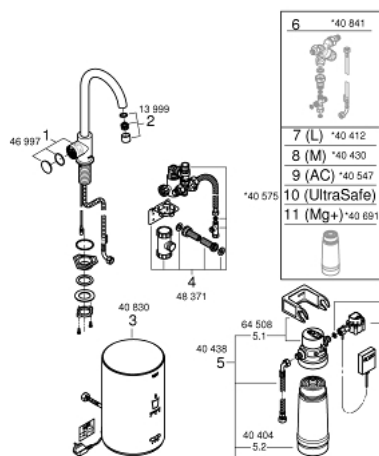

30 085 DC1 GROHE RED MONO PILLAR TAP AND M SIZE BOILER

SPARE PARTS, август 2013 – now

- 1: Operating unit (Spare part-nr. 46997DC0)
- 2: Perlator (Spare part-nr. 13999DC0)
- 3: Boiler Size M (Spare part-nr. 40830001)
- 4: Safety group (Spare part-nr. 48371000)
- 5: Filter sa glavom filtera (Spare part-nr. 40438001)
 - 5.1: Glava filtera (Spare part-nr. 64508001)
 - 5.2: Filter S-Size (Spare part-nr. 40404001)
- 6: Mixing valve (Spare part-nr. 40841001)*
- 7: Filter L-Size (Spare part-nr. 40412001)*
- 8: Filter M-Size (Spare part-nr. 40430001)*
- 9: Aktivni karbonski filter (Spare part-nr. 40547001)*
- 10: Filter (Spare part-nr. 40575001)*
- 11: Magnesium+ filter (Spare part-nr. 40691001)*