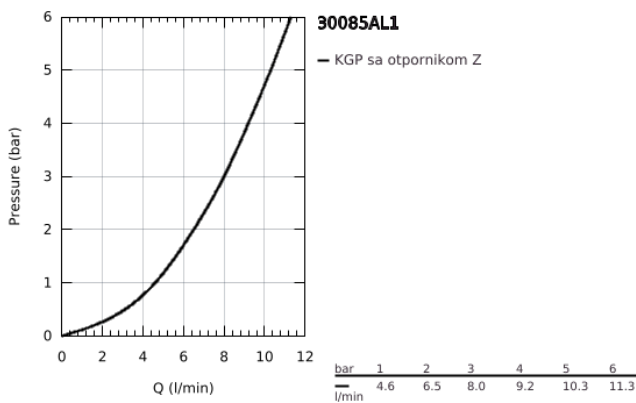

30 085 AL1 GROHE RED MONO PILLAR TAP AND M SIZE BOILER

PRODUCT DESCRIPTION

- Colour: brushed hard graphite
- sastoji se od:
 - GROHE Red Mono stubna slavina
 - instalacija na 1 otvor
 - Izliv u obliku slova C
 - GROHE ChildLock push buttons for boiling water
 - TÜV certified triple electronic safeguards against accidental activation of boiling water
 - GROHE LongLife premaz
 - insulated tubular spout, swivel area 150°
 - priključak za GROHE Red bojler
 - GROHE Red boiler M size
 - rezervoar za kipuću i toplu vodu
 - 3 liter 100° C boiling water
 - 4 liter total capacity
 - required inlet pressure: 1-7 bar
 - with flexible connection hose and outlet for boiling water
 - CE odobrenje
 - power supply 230 V 50 Hz
 - potrošnja el. energije 2100 W
 - potrošnja el. energije u stand-by režimu 15 W
 - energy efficiency class A
 - GROHE Blue S-Size filter starter set
 - for protection of the boiler from limescale
 - capacity 600 l at 20° dKH
 - flow rate measuring unit

30 085 AL1 GROHE RED MONO PILLAR TAP AND M SIZE BOILER

SPARE PARTS, март 2018 – now

- 1: Operating unit (Spare part-nr. 46997AL0)
- 2: Perlator (Spare part-nr. 13999AL0)
- 3: Boiler Size M (Spare part-nr. 40830001)
- 4: Safety group (Spare part-nr. 48371000)
- 5: Filter sa glavom filtera (Spare part-nr. 40438001)
- 5.1: Glava filtera (Spare part-nr. 64508001)
- 5.2: Filter S-Size (Spare part-nr. 40404001)
- 6: Mixing valve (Spare part-nr. 40841001)*
- 7: Filter L-Size (Spare part-nr. 40412001)*
- 8: Filter M-Size (Spare part-nr. 40430001)*
- 9: Aktivni karbonski filter (Spare part-nr. 40547001)*
- 10: Filter (Spare part-nr. 40575001)*
- 11: Magnesium+ filter (Spare part-nr. 40691001)*