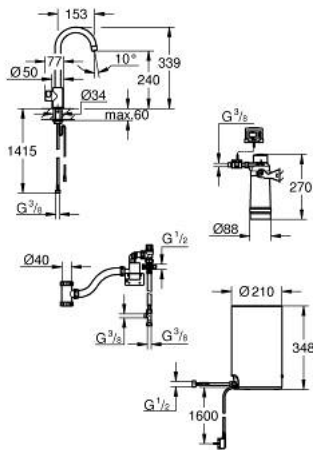

30 085 AL1 GROHE RED MONO PILLAR TAP AND M SIZE BOILER

PRODUCT DESCRIPTION

- Colour: brushed hard graphite
- sastoji se od:
 - GROHE Red Mono stubna slavina
 - instalacija na 1 otvor
 - Izliv u obliku slova C
 - GROHE ChildLock push buttons for boiling water
 - TÜV certified triple electronic safeguards against accidental activation of boiling water
 - GROHE LongLife premaz
 - insulated tubular spout, swivel area 150°
 - priključak za GROHE Red bojler
 - GROHE Red boiler M size
 - rezervoar za kipuću i toplu vodu
 - 3 liter 100° C boiling water
 - 4 liter total capacity
 - required inlet pressure: 1-7 bar
 - with flexible connection hose and outlet for boiling water
 - CE odobrenje
 - power supply 230 V 50 Hz
 - potrošnja el. energije 2100 W
 - potrošnja el. energije u stand-by režimu 15 W
 - energy efficiency class A
 - GROHE Blue S-Size filter starter set
 - for protection of the boiler from limescale
 - capacity 600 l at 20° dKH
 - flow rate measuring unit

30 085 AL1 GROHE RED MONO PILLAR TAP AND M SIZE BOILER

SPARE PARTS, март 2018 – now

- 1: Operating unit (Spare part-nr. 46997AL0)
- 2: Perlator (Spare part-nr. 13999AL0)
- 3: Boiler Size M (Spare part-nr. 40830001)
- 4: Safety group (Spare part-nr. 48371000)
- 5: Filter sa glavom filtera (Spare part-nr. 40438001)
- 5.1: Glava filtera (Spare part-nr. 64508001)
- 5.2: Filter S-Size (Spare part-nr. 40404001)
- 6: Mixing valve (Spare part-nr. 40841001)*
- 7: Filter L-Size (Spare part-nr. 40412001)*
- 8: Filter M-Size (Spare part-nr. 40430001)*
- 9: Aktivni karbonski filter (Spare part-nr. 40547001)*
- 10: Filter (Spare part-nr. 40575001)*
- 11: Magnesium+ filter (Spare part-nr. 40691001)*