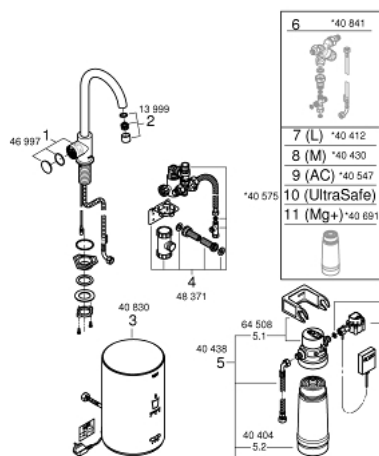

30 085 AL1 GROHE RED MONO PILLAR TAP AND M SIZE BOILER

PRODUCT DESCRIPTION

- Colour: brushed hard graphite
- sastoji se od:
 - GROHE Red Mono stubna slavina
 - instalacija na 1 otvor
 - Izliv u obliku slova C
 - GROHE ChildLock push buttons for boiling water
 - TÜV certified triple electronic safeguards against accidental activation of boiling water
 - GROHE LongLife premaz
 - insulated tubular spout, swivel area 150°
 - priključak za GROHE Red bojler
 - GROHE Red boiler M size
 - rezervoar za kipuću i toplu vodu
 - 3 liter 100° C boiling water
 - 4 liter total capacity
 - required inlet pressure: 1-7 bar
 - with flexible connection hose and outlet for boiling water
 - CE odobrenje
 - power supply 230 V 50 Hz
 - potrošnja el. energije 2100 W
 - potrošnja el. energije u stand-by režimu 15 W
 - energy efficiency class A
 - GROHE Blue S-Size filter starter set
 - for protection of the boiler from limescale
 - capacity 600 l at 20° dKH
 - flow rate measuring unit

30 085 AL1 GROHE RED MONO PILLAR TAP AND M SIZE BOILER

SPARE PARTS, март 2018 – now

- 1: Operating unit (Spare part-nr. 46997AL0)
- 2: Perlator (Spare part-nr. 13999AL0)
- 3: Boiler Size M (Spare part-nr. 40830001)
- 4: Safety group (Spare part-nr. 48371000)
- 5: Filter sa glavom filtera (Spare part-nr. 40438001)
- 5.1: Glava filtera (Spare part-nr. 64508001)
- 5.2: Filter S-Size (Spare part-nr. 40404001)
- 6: Mixing valve (Spare part-nr. 40841001)*
- 7: Filter L-Size (Spare part-nr. 40412001)*
- 8: Filter M-Size (Spare part-nr. 40430001)*
- 9: Aktivni karbonski filter (Spare part-nr. 40547001)*
- 10: Filter (Spare part-nr. 40575001)*
- 11: Magnesium+ filter (Spare part-nr. 40691001)*