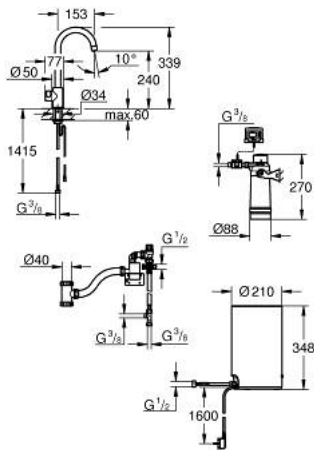

30 085 001 GROHE RED MONO PILLAR TAP AND M SIZE BOILER

PRODUCT DESCRIPTION

- Colour: chrome
- sastoji se od:
 - GROHE Red Mono stubna slavina
 - instalacija na 1 otvor
 - Izliv u obliku slova C
 - GROHE ChildLock push buttons for boiling water
 - TÜV certified triple electronic safeguards against accidental activation of boiling water
 - GROHE LongLife premaz
 - insulated tubular spout, swivel area 150°
 - priključak za GROHE Red bojler
 - GROHE Red boiler M size
 - rezervoar za kipuću i toplu vodu
 - 3 liter 100° C boiling water
 - 4 liter total capacity
 - required inlet pressure: 1-7 bar
 - with flexible connection hose and outlet for boiling water
 - CE odobrenje
 - power supply 230 V 50 Hz
 - potrošnja el. energije 2100 W
 - potrošnja el. energije u stand-by režimu 15 W
 - energy efficiency class A
 - GROHE Blue S-Size filter starter set
 - for protection of the boiler from limescale
 - capacity 600 l at 20° dKH
 - flow rate measuring unit

30 085 001 GROHE RED MONO PILLAR TAP AND M SIZE BOILER

SPARE PARTS, август 2013 – now

- 1: Operating unit (Spare part-nr. 46997000)
- 2: Perlator (Spare part-nr. 13999000)
- 3: Boiler Size M (Spare part-nr. 40830001)
- 4: Safety group (Spare part-nr. 48371000)
- 5: Filter sa glavom filtera (Spare part-nr. 40438001)
- 5.1: Glava filtera (Spare part-nr. 64508001)
- 5.2: Filter S-Size (Spare part-nr. 40404001)
- 6: Mixing valve (Spare part-nr. 40841001)*
- 7: Filter L-Size (Spare part-nr. 40412001)*
- 8: Filter M-Size (Spare part-nr. 40430001)*
- 9: Aktivni karbonski filter (Spare part-nr. 40547001)*
- 10: Filter (Spare part-nr. 40575001)*
- 11: Magnesium+ filter (Spare part-nr. 40691001)*