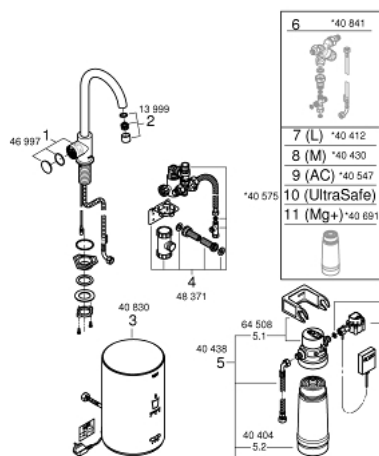

30 085 001 GROHE RED MONO PILLAR TAP AND M SIZE BOILER

PRODUCT DESCRIPTION

- Colour: chrome
- sastoji se od:
 - GROHE Red Mono stubna slavina
 - instalacija na 1 otvor
 - Izliv u obliku slova C
 - GROHE ChildLock push buttons for boiling water
 - TÜV certified triple electronic safeguards against accidental activation of boiling water
 - GROHE LongLife premaz
 - insulated tubular spout, swivel area 150°
 - priključak za GROHE Red bojler
 - GROHE Red boiler M size
 - rezervoar za kipuću i toplu vodu
 - 3 liter 100° C boiling water
 - 4 liter total capacity
 - required inlet pressure: 1-7 bar
 - with flexible connection hose and outlet for boiling water
 - CE odobrenje
 - power supply 230 V 50 Hz
 - potrošnja el. energije 2100 W
 - potrošnja el. energije u stand-by režimu 15 W
 - energy efficiency class A
 - GROHE Blue S-Size filter starter set
 - for protection of the boiler from limescale
 - capacity 600 l at 20° dKH
 - flow rate measuring unit

30 085 001 GROHE RED MONO PILLAR TAP AND M SIZE BOILER

SPARE PARTS, август 2013 – now

- 1: Operating unit (Spare part-nr. 46997000)
- 2: Perlator (Spare part-nr. 13999000)
- 3: Boiler Size M (Spare part-nr. 40830001)
- 4: Safety group (Spare part-nr. 48371000)
- 5: Filter sa glavom filtera (Spare part-nr. 40438001)
- 5.1: Glava filtera (Spare part-nr. 64508001)
- 5.2: Filter S-Size (Spare part-nr. 40404001)
- 6: Mixing valve (Spare part-nr. 40841001)*
- 7: Filter L-Size (Spare part-nr. 40412001)*
- 8: Filter M-Size (Spare part-nr. 40430001)*
- 9: Aktivni karbonski filter (Spare part-nr. 40547001)*
- 10: Filter (Spare part-nr. 40575001)*
- 11: Magnesium+ filter (Spare part-nr. 40691001)*