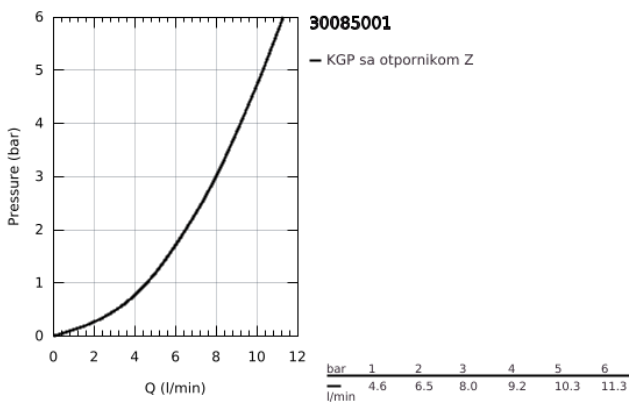

30 085 001 GROHE RED MONO PILLAR TAP AND M SIZE BOILER

PRODUCT DESCRIPTION

- Colour: chrome
- sastoji se od:
 - GROHE Red Mono stubna slavina
 - instalacija na 1 otvor
 - Izliv u obliku slova C
 - GROHE ChildLock push buttons for boiling water
 - TÜV certified triple electronic safeguards against accidental activation of boiling water
 - GROHE LongLife premaz
 - insulated tubular spout, swivel area 150°
 - priključak za GROHE Red bojler
 - GROHE Red boiler M size
 - rezervoar za kipuću i toplu vodu
 - 3 liter 100° C boiling water
 - 4 liter total capacity
 - required inlet pressure: 1-7 bar
 - with flexible connection hose and outlet for boiling water
 - CE odobrenje
 - power supply 230 V 50 Hz
 - potrošnja el. energije 2100 W
 - potrošnja el. energije u stand-by režimu 15 W
 - energy efficiency class A
 - GROHE Blue S-Size filter starter set
 - for protection of the boiler from limescale
 - capacity 600 l at 20° dKH
 - flow rate measuring unit

30 085 001 GROHE RED MONO PILLAR TAP AND M SIZE BOILER

SPARE PARTS, август 2013 – now

- 1: Operating unit (Spare part-nr. 46997000)
- 2: Perlator (Spare part-nr. 13999000)
- 3: Boiler Size M (Spare part-nr. 40830001)
- 4: Safety group (Spare part-nr. 48371000)
- 5: Filter sa glavom filtera (Spare part-nr. 40438001)
- 5.1: Glava filtera (Spare part-nr. 64508001)
- 5.2: Filter S-Size (Spare part-nr. 40404001)
- 6: Mixing valve (Spare part-nr. 40841001)*
- 7: Filter L-Size (Spare part-nr. 40412001)*
- 8: Filter M-Size (Spare part-nr. 40430001)*
- 9: Aktivni karbonski filter (Spare part-nr. 40547001)*
- 10: Filter (Spare part-nr. 40575001)*
- 11: Magnesium+ filter (Spare part-nr. 40691001)*