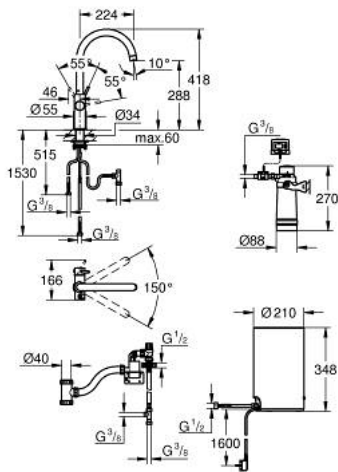

30 083 DC1 GROHE RED DUO FAUCET AND M SIZE BOILER

PRODUCT DESCRIPTION

- Colour: supersteel
- sastoji se od:
 - GROHE Red Duo jednoručna baterija za sudoperu
 - instalacija na 1 otvor
 - Izliv u obliku slova C
 - GROHE ChildLock push buttons for boiling water
 - TÜV certified triple electronic safeguards against accidental activation of boiling water
 - GROHE LongLife premaz
 - GROHE SilkMove keramički mešač 28 mm
 - insulated tubular spout, swivel area 150°
 - odvojeni smerovi vode
 - fleksibilna spojna creva
 - priključak za GROHE Red bojler
 - GROHE Red boiler M size
 - rezervoar za kipuću i toplu vodu
 - 3 liter 100° C boiling water
 - 4 liter total capacity
 - required inlet pressure: 1-7 bar
 - with flexible connection hose and outlet for boiling water
 - CE odobrenje
 - power supply 230 V 50 Hz
 - potrošnja el. energije 2100 W
 - potrošnja el. energije u stand-by režimu 15 W
 - energy efficiency class A
 - GROHE Blue S-Size filter starter set
 - for protection of the boiler from limescale
 - capacity 600 l at 20° dKH
 - flow rate measuring unit

30 083 DC1 GROHE RED DUO FAUCET AND M SIZE BOILER

SPARE PARTS, аврст 2013 – now

- 1: Prsten armature (Spare part-nr. 07419000)
 - 2: Poklopac (Spare part-nr. 46581DC0)
 - 3: Ručica (Spare part-nr. 46957DC0)
 - 4: Mešač (Spare part-nr. 46580000)
 - 5: Flow control (Spare part-nr. 48370DC0)
 - 6: Operating unit (Spare part-nr. 46997DC0)
 - 7: Boiler Size M (Spare part-nr. 40830001)
 - 8: Safety group (Spare part-nr. 48371000)
 - 9: Filter sa glavom filtera (Spare part-nr. 40438001)
 - 9.1: Glava filtera (Spare part-nr. 64508001)
 - 9.2: Filter S-Size (Spare part-nr. 40404001)
 - 10: Mixing valve (Spare part-nr. 40841001)*
 - 11: Filter L-Size (Spare part-nr. 40412001)*
 - 12: Filter M-Size (Spare part-nr. 40430001)*
 - 13: Aktivni karbonski filter (Spare part-nr. 40547001)*
 - 14: Filter (Spare part-nr. 40575001)*
 - 15: Magnesium+ filter (Spare part-nr. 40691001)*
- * Optional accessories