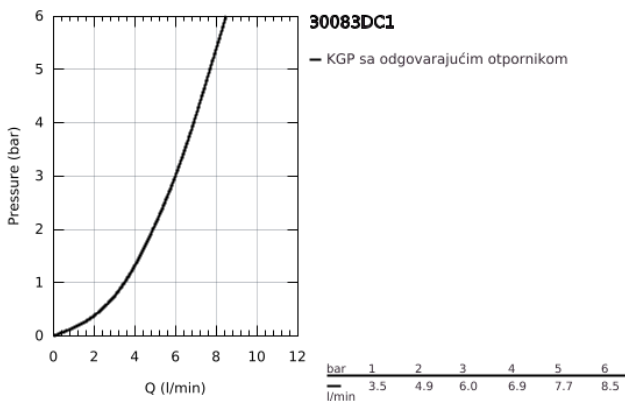

30 083 DC1 GROHE RED DUO FAUCET AND M SIZE BOILER

PRODUCT DESCRIPTION

- Colour: supersteel
- sastoji se od:
 - GROHE Red Duo jednoručna baterija za sudoperu
 - instalacija na 1 otvor
 - Izliv u obliku slova C
 - GROHE ChildLock push buttons for boiling water
 - TÜV certified triple electronic safeguards against accidental activation of boiling water
 - GROHE LongLife premaz
 - GROHE SilkMove keramički mešač 28 mm
 - insulated tubular spout, swivel area 150°
 - odvojeni smerovi vode
 - fleksibilna spojna creva
 - priključak za GROHE Red bojler
 - GROHE Red boiler M size
 - rezervoar za kipuću i toplu vodu
 - 3 liter 100° C boiling water
 - 4 liter total capacity
 - required inlet pressure: 1-7 bar
 - with flexible connection hose and outlet for boiling water
 - CE odobrenje
 - power supply 230 V 50 Hz
 - potrošnja el. energije 2100 W
 - potrošnja el. energije u stand-by režimu 15 W
 - energy efficiency class A
 - GROHE Blue S-Size filter starter set
 - for protection of the boiler from limescale
 - capacity 600 l at 20° dKH
 - flow rate measuring unit

30 083 DC1 GROHE RED DUO FAUCET AND M SIZE BOILER

SPARE PARTS, аврст 2013 – now

- 1: Prsten armature (Spare part-nr. 07419000)
 - 2: Poklopac (Spare part-nr. 46581DC0)
 - 3: Ručica (Spare part-nr. 46957DC0)
 - 4: Mešač (Spare part-nr. 46580000)
 - 5: Flow control (Spare part-nr. 48370DC0)
 - 6: Operating unit (Spare part-nr. 46997DC0)
 - 7: Boiler Size M (Spare part-nr. 40830001)
 - 8: Safety group (Spare part-nr. 48371000)
 - 9: Filter sa glavom filtera (Spare part-nr. 40438001)
 - 9.1: Glava filtera (Spare part-nr. 64508001)
 - 9.2: Filter S-Size (Spare part-nr. 40404001)
 - 10: Mixing valve (Spare part-nr. 40841001)*
 - 11: Filter L-Size (Spare part-nr. 40412001)*
 - 12: Filter M-Size (Spare part-nr. 40430001)*
 - 13: Aktivni karbonski filter (Spare part-nr. 40547001)*
 - 14: Filter (Spare part-nr. 40575001)*
 - 15: Magnesium+ filter (Spare part-nr. 40691001)*
- * Optional accessories