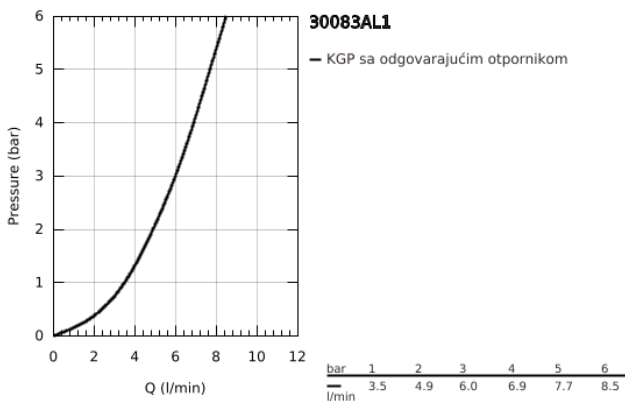

## 30 083 AL1 GROHE RED DUO FAUCET AND M SIZE BOILER

### PRODUCT DESCRIPTION

- Colour: brushed hard graphite
- sastoji se od:
  - GROHE Red Duo jednoručna baterija za sudoperu
  - instalacija na 1 otvor
  - Izliv u obliku slova C
  - GROHE ChildLock push buttons for boiling water
  - TÜV certified triple electronic safeguards against accidental activation of boiling water
  - GROHE LongLife premaz
  - GROHE SilkMove keramički mešač 28 mm
  - insulated tubular spout, swivel area 150°
  - odvojeni smerovi vode
  - fleksibilna spojna creva
  - priključak za GROHE Red bojler
  - GROHE Red boiler M size
  - rezervoar za kipući i toplu vodu
  - 3 liter 100° C boiling water
  - 4 liter total capacity
  - required inlet pressure: 1-7 bar
  - with flexible connection hose and outlet for boiling water
  - CE odobrenje
  - power supply 230 V 50 Hz
  - potrošnja el. energije 2100 W
  - potrošnja el. energije u stand-by režimu 15 W
  - energy efficiency class A
  - GROHE Blue S-Size filter starter set
  - for protection of the boiler from limescale
  - capacity 600 l at 20° dKH
  - flow rate measuring unit