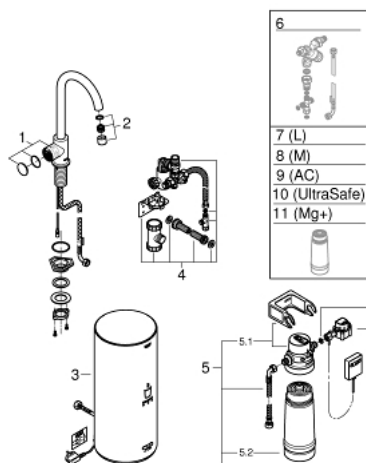

30 080 001 GROHE RED MONO PILLAR TAP AND L SIZE BOILER

PRODUCT DESCRIPTION

- Colour: chrome
- sastoji se od:
 - GROHE Red Mono stubna slavina
 - instalacija na 1 otvor
 - Izliv u obliku slova C
 - GROHE ChildLock push buttons for boiling water
 - TÜV certified triple electronic safeguards against accidental activation of boiling water
 - GROHE LongLife premaz
 - insulated tubular spout, swivel area 150°
 - priključak za GROHE Red bojler
- GROHE Red boiler L size
- rezervoar za kipuću i toplu vodu
- 5.5 liter 100° C boiling water
- 7 liter total capacity
- required inlet pressure: 1-7 bar
- with flexible connection hose and outlet for boiling water
- CE odobrenje
- power supply 230 V 50 Hz
- potrošnja el. energije 2100 W
- potrošnja el. energije u stand-by režimu 15 W
- energy efficiency class A
- GROHE Blue S-Size filter starter set
- for protection of the boiler from limescale
- capacity 600 l at 20° dKH
- flow rate measuring unit

30 080 001 GROHE RED MONO PILLAR TAP AND L SIZE BOILER

SPARE PARTS, август 2013 – now

- 1: Operating unit (Spare part-nr. 46997000)
- 2: Perlator (Spare part-nr. 13999000)
- 3: Boiler Size L (Spare part-nr. 40831001)
- 4: Safety group (Spare part-nr. 48371000)
- 5: Filter sa glavom filtera (Spare part-nr. 40438001)
- 5.1: Glava filtera (Spare part-nr. 64508001)
- 5.2: Filter S-Size (Spare part-nr. 40404001)
- 6: Mixing valve (Spare part-nr. 40841001)*
- 7: Filter L-Size (Spare part-nr. 40412001)*
- 8: Filter M-Size (Spare part-nr. 40430001)*
- 9: Aktivni karbonski filter (Spare part-nr. 40547001)*
- 10: Filter (Spare part-nr. 40575001)*
- 11: Magnesium+ filter (Spare part-nr. 40691001)*