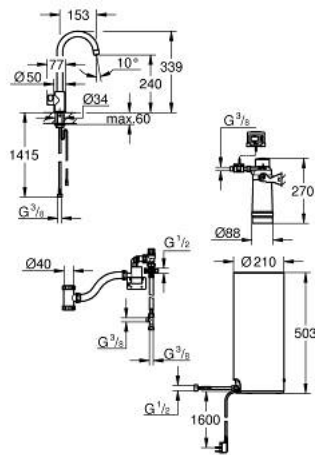

30 080 001 GROHE RED MONO PILLAR TAP AND L SIZE BOILER

PRODUCT DESCRIPTION

- Colour: chrome
- sastoji se od:
 - GROHE Red Mono stubna slavina
 - instalacija na 1 otvor
 - Izliv u obliku slova C
 - GROHE ChildLock push buttons for boiling water
 - TÜV certified triple electronic safeguards against accidental activation of boiling water
 - GROHE LongLife premaz
 - insulated tubular spout, swivel area 150°
 - priključak za GROHE Red bojler
- GROHE Red boiler L size
- rezervoar za kipuću i toplu vodu
- 5.5 liter 100° C boiling water
- 7 liter total capacity
- required inlet pressure: 1-7 bar
- with flexible connection hose and outlet for boiling water
- CE odobrenje
- power supply 230 V 50 Hz
- potrošnja el. energije 2100 W
- potrošnja el. energije u stand-by režimu 15 W
- energy efficiency class A
- GROHE Blue S-Size filter starter set
- for protection of the boiler from limescale
- capacity 600 l at 20° dKH
- flow rate measuring unit

30 080 001 GROHE RED MONO PILLAR TAP AND L SIZE BOILER

SPARE PARTS, август 2013 – now

- 1: Operating unit (Spare part-nr. 46997000)
- 2: Perlator (Spare part-nr. 13999000)
- 3: Boiler Size L (Spare part-nr. 40831001)
- 4: Safety group (Spare part-nr. 48371000)
- 5: Filter sa glavom filtera (Spare part-nr. 40438001)
- 5.1: Glava filtera (Spare part-nr. 64508001)
- 5.2: Filter S-Size (Spare part-nr. 40404001)
- 6: Mixing valve (Spare part-nr. 40841001)*
- 7: Filter L-Size (Spare part-nr. 40412001)*
- 8: Filter M-Size (Spare part-nr. 40430001)*
- 9: Aktivni karbonski filter (Spare part-nr. 40547001)*
- 10: Filter (Spare part-nr. 40575001)*
- 11: Magnesium+ filter (Spare part-nr. 40691001)*