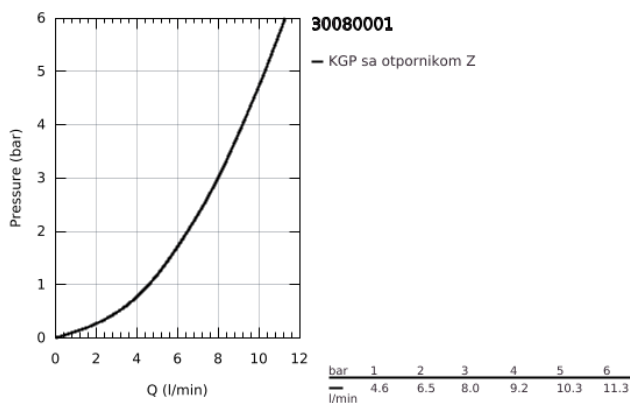

30 080 001 GROHE RED MONO PILLAR TAP AND L SIZE BOILER

PRODUCT DESCRIPTION

- Colour: chrome
- sastoji se od:
 - GROHE Red Mono stubna slavina
 - instalacija na 1 otvor
 - Izliv u obliku slova C
 - GROHE ChildLock push buttons for boiling water
 - TÜV certified triple electronic safeguards against accidental activation of boiling water
 - GROHE LongLife premaz
 - insulated tubular spout, swivel area 150°
 - priključak za GROHE Red bojler
- GROHE Red boiler L size
- rezervoar za kipuću i toplu vodu
- 5.5 liter 100° C boiling water
- 7 liter total capacity
- required inlet pressure: 1-7 bar
- with flexible connection hose and outlet for boiling water
- CE odobrenje
- power supply 230 V 50 Hz
- potrošnja el. energije 2100 W
- potrošnja el. energije u stand-by režimu 15 W
- energy efficiency class A
- GROHE Blue S-Size filter starter set
- for protection of the boiler from limescale
- capacity 600 l at 20° dKH
- flow rate measuring unit

30 080 001 GROHE RED MONO PILLAR TAP AND L SIZE BOILER

SPARE PARTS, август 2013 – now

- 1: Operating unit (Spare part-nr. 46997000)
- 2: Perlator (Spare part-nr. 13999000)
- 3: Boiler Size L (Spare part-nr. 40831001)
- 4: Safety group (Spare part-nr. 48371000)
- 5: Filter sa glavom filtera (Spare part-nr. 40438001)
- 5.1: Glava filtera (Spare part-nr. 64508001)
- 5.2: Filter S-Size (Spare part-nr. 40404001)
- 6: Mixing valve (Spare part-nr. 40841001)*
- 7: Filter L-Size (Spare part-nr. 40412001)*
- 8: Filter M-Size (Spare part-nr. 40430001)*
- 9: Aktivni karbonski filter (Spare part-nr. 40547001)*
- 10: Filter (Spare part-nr. 40575001)*
- 11: Magnesium+ filter (Spare part-nr. 40691001)*