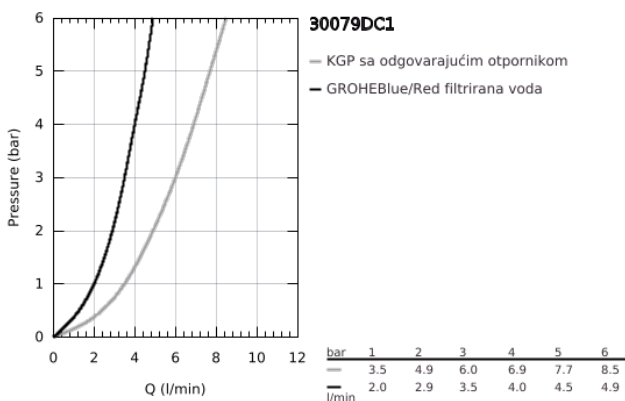

30 079 DC1 GROHE RED DUO FAUCET AND L SIZE BOILER

PRODUCT DESCRIPTION

- Colour: supersteel
- sastoji se od:
 - GROHE Red Duo jednoručna baterija za sudoperu
 - instalacija na 1 otvor
 - Izliv u obliku slova C
 - GROHE ChildLock push buttons for boiling water
 - TÜV certified triple electronic safeguards against accidental activation of boiling water
 - GROHE LongLife premaz
 - GROHE SilkMove keramički mešač 28 mm
- insulated tubular spout, swivel area 150°
- odvojeni smerovi vode
- fleksibilna spojna creva
- priključak za GROHE Red bojler
- GROHE Red boiler L size
- rezervoar za kipuću i toplu vodu
- 5.5 liter 100° C boiling water
- 7 liter total capacity
- required inlet pressure: 1-7 bar
- with flexible connection hose and outlet for boiling water
- CE odobrenje
- power supply 230 V 50 Hz
- potrošnja el. energije 2100 W
- potrošnja el. energije u stand-by režimu 15 W
- energy efficiency class A
- GROHE Blue S-Size filter starter set
- for protection of the boiler from limescale
- capacity 600 l at 20° dKH
- flow rate measuring unit

30 079 DC1 GROHE RED DUO FAUCET AND L SIZE BOILER

SPARE PARTS, август 2013 – now

- 1: Prsten armature (Spare part-nr. 07419000)
 - 2: Poklopac (Spare part-nr. 46581DC0)
 - 3: Ručica (Spare part-nr. 46957DC0)
 - 4: Mešač (Spare part-nr. 46580000)
 - 5: Flow control (Spare part-nr. 48370DC0)
 - 6: Operating unit (Spare part-nr. 46997DC0)
 - 7: Boiler Size L (Spare part-nr. 40831001)
 - 8: Safety group (Spare part-nr. 48371000)
 - 9: Filter sa glavom filtera (Spare part-nr. 40438001)
 - 9.1: Glava filtera (Spare part-nr. 64508001)
 - 9.2: Filter S-Size (Spare part-nr. 40404001)
 - 10: Mixing valve (Spare part-nr. 40841001)*
 - 11: Filter L-Size (Spare part-nr. 40412001)*
 - 12: Filter M-Size (Spare part-nr. 40430001)*
 - 13: Aktivni karbonski filter (Spare part-nr. 40547001)*
 - 14: Filter (Spare part-nr. 40575001)*
 - 15: Magnesium+ filter (Spare part-nr. 40691001)*
- * Optional accessories