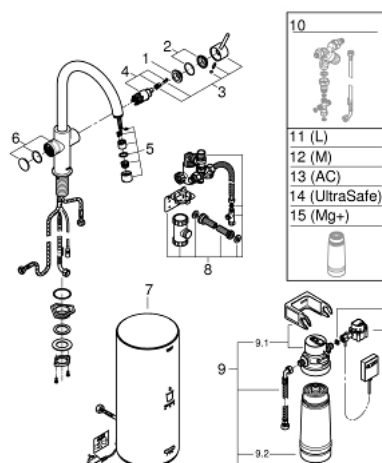

30 079 DC1 GROHE RED DUO FAUCET AND L SIZE BOILER

PRODUCT DESCRIPTION

- Colour: supersteel
- sastoji se od:
 - GROHE Red Duo jednoručna baterija za sudoperu
 - instalacija na 1 otvor
 - Izliv u obliku slova C
 - GROHE ChildLock push buttons for boiling water
 - TÜV certified triple electronic safeguards against accidental activation of boiling water
 - GROHE LongLife premaz
 - GROHE SilkMove keramički mešač 28 mm
- insulated tubular spout, swivel area 150°
- odvojeni smerovi vode
- fleksibilna spojna creva
- priključak za GROHE Red bojler
- GROHE Red boiler L size
- rezervoar za kipuću i toplu vodu
- 5.5 liter 100° C boiling water
- 7 liter total capacity
- required inlet pressure: 1-7 bar
- with flexible connection hose and outlet for boiling water
- CE odobrenje
- power supply 230 V 50 Hz
- potrošnja el. energije 2100 W
- potrošnja el. energije u stand-by režimu 15 W
- energy efficiency class A
- GROHE Blue S-Size filter starter set
- for protection of the boiler from limescale
- capacity 600 l at 20° dKH
- flow rate measuring unit

30 079 DC1 GROHE RED DUO FAUCET AND L SIZE BOILER

SPARE PARTS, август 2013 – now

- 1: Prsten armature (Spare part-nr. 07419000)
 - 2: Poklopac (Spare part-nr. 46581DC0)
 - 3: Ručica (Spare part-nr. 46957DC0)
 - 4: Mešač (Spare part-nr. 46580000)
 - 5: Flow control (Spare part-nr. 48370DC0)
 - 6: Operating unit (Spare part-nr. 46997DC0)
 - 7: Boiler Size L (Spare part-nr. 40831001)
 - 8: Safety group (Spare part-nr. 48371000)
 - 9: Filter sa glavom filtera (Spare part-nr. 40438001)
 - 9.1: Glava filtera (Spare part-nr. 64508001)
 - 9.2: Filter S-Size (Spare part-nr. 40404001)
 - 10: Mixing valve (Spare part-nr. 40841001)*
 - 11: Filter L-Size (Spare part-nr. 40412001)*
 - 12: Filter M-Size (Spare part-nr. 40430001)*
 - 13: Aktivni karbonski filter (Spare part-nr. 40547001)*
 - 14: Filter (Spare part-nr. 40575001)*
 - 15: Magnesium+ filter (Spare part-nr. 40691001)*
- * Optional accessories