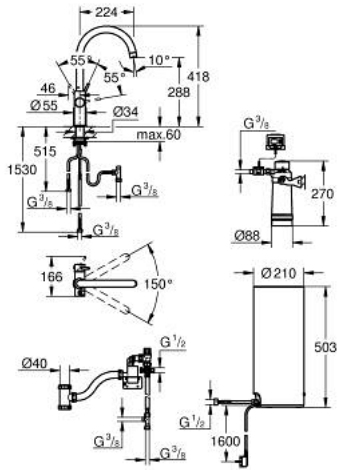

30 079 DC1 GROHE RED DUO FAUCET AND L SIZE BOILER

PRODUCT DESCRIPTION

- Colour: supersteel
- sastoji se od:
 - GROHE Red Duo jednoručna baterija za sudoperu
 - instalacija na 1 otvor
 - Izliv u obliku slova C
 - GROHE ChildLock push buttons for boiling water
 - TÜV certified triple electronic safeguards against accidental activation of boiling water
 - GROHE LongLife premaz
 - GROHE SilkMove keramički mešač 28 mm
- insulated tubular spout, swivel area 150°
- odvojeni smerovi vode
- fleksibilna spojna creva
- priključak za GROHE Red bojler
- GROHE Red boiler L size
- rezervoar za kipuću i toplu vodu
- 5.5 liter 100° C boiling water
- 7 liter total capacity
- required inlet pressure: 1-7 bar
- with flexible connection hose and outlet for boiling water
- CE odobrenje
- power supply 230 V 50 Hz
- potrošnja el. energije 2100 W
- potrošnja el. energije u stand-by režimu 15 W
- energy efficiency class A
- GROHE Blue S-Size filter starter set
- for protection of the boiler from limescale
- capacity 600 l at 20° dKH
- flow rate measuring unit

30 079 DC1 GROHE RED DUO FAUCET AND L SIZE BOILER

SPARE PARTS, август 2013 – now

- 1: Prsten armature (Spare part-nr. 07419000)
 - 2: Poklopac (Spare part-nr. 46581DC0)
 - 3: Ručica (Spare part-nr. 46957DC0)
 - 4: Mešač (Spare part-nr. 46580000)
 - 5: Flow control (Spare part-nr. 48370DC0)
 - 6: Operating unit (Spare part-nr. 46997DC0)
 - 7: Boiler Size L (Spare part-nr. 40831001)
 - 8: Safety group (Spare part-nr. 48371000)
 - 9: Filter sa glavom filtera (Spare part-nr. 40438001)
 - 9.1: Glava filtera (Spare part-nr. 64508001)
 - 9.2: Filter S-Size (Spare part-nr. 40404001)
 - 10: Mixing valve (Spare part-nr. 40841001)*
 - 11: Filter L-Size (Spare part-nr. 40412001)*
 - 12: Filter M-Size (Spare part-nr. 40430001)*
 - 13: Aktivni karbonski filter (Spare part-nr. 40547001)*
 - 14: Filter (Spare part-nr. 40575001)*
 - 15: Magnesium+ filter (Spare part-nr. 40691001)*
- * Optional accessories