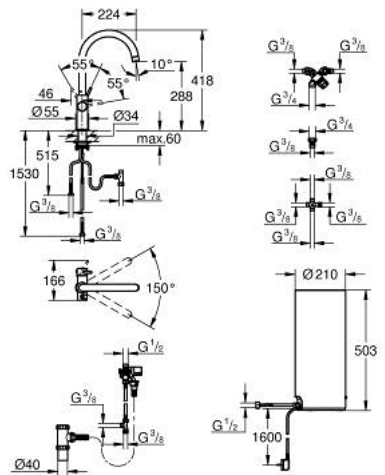

30 031 KS1 GROHE RED DUO FAUCET AND L SIZE BOILER

PRODUCT DESCRIPTION

- Colour: velvet black
- sastoji se od:
 - GROHE Red Duo jednoručna baterija za sudoperu
 - instalacija na 1 otvor
 - Izliv u obliku slova C
 - GROHE ChildLock push buttons for boiling water
 - TÜV certified triple electronic safeguards against accidental activation of boiling water
 - GROHE LongLife premaz
 - GROHE SilkMove keramički mešač 28 mm
- insulated tubular spout, swivel area 150°
- odvojeni smerovi vode
- fleksibilna spojna creva
- priključak za GROHE Red bojler
- GROHE Red boiler L size
- rezervoar za kipuću i toplu vodu
- 5.5 liter 100° C boiling water
- 7 liter total capacity
- required inlet pressure: 1-7 bar
- with flexible connection hose and outlet for boiling water
- CE odobrenje
- power supply 230 V 50 Hz
- potrošnja el. energije 2100 W
- potrošnja el. energije u stand-by režimu 15 W
- energy efficiency class A
- GROHE Red mixing valve
- for thermostatic mixing of mains and boiling water to generate warm water
- adjustable between 35°C and 75°C
- hot fill and cold fill installation possible
- including 70 cm connection hose, manifold and wall fixation
- kitchen edition