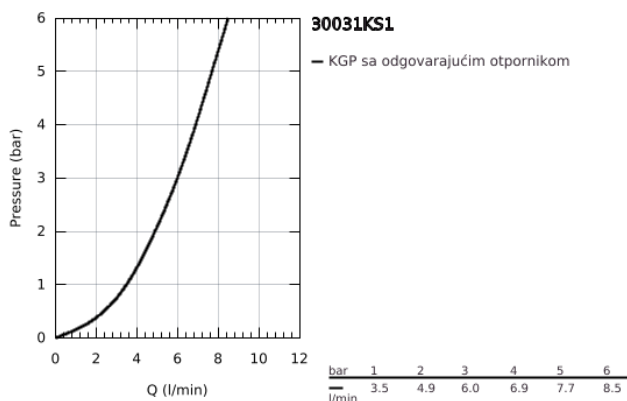

30 031 KS1 GROHE RED DUO FAUCET AND L SIZE BOILER

PRODUCT DESCRIPTION

- Colour: velvet black
- sastoji se od:
 - GROHE Red Duo jednoručna baterija za sudoperu
 - instalacija na 1 otvor
 - Izliv u obliku slova C
 - GROHE ChildLock push buttons for boiling water
 - TÜV certified triple electronic safeguards against accidental activation of boiling water
 - GROHE LongLife premaz
 - GROHE SilkMove keramički mešač 28 mm
- insulated tubular spout, swivel area 150°
- odvojeni smerovi vode
- fleksibilna spojna creva
- priključak za GROHE Red bojler
- GROHE Red boiler L size
- rezervoar za kipuću i toplu vodu
- 5.5 liter 100° C boiling water
- 7 liter total capacity
- required inlet pressure: 1-7 bar
- with flexible connection hose and outlet for boiling water
- CE odobrenje
- power supply 230 V 50 Hz
- potrošnja el. energije 2100 W
- potrošnja el. energije u stand-by režimu 15 W
- energy efficiency class A
- GROHE Red mixing valve
- for thermostatic mixing of mains and boiling water to generate warm water
- adjustable between 35°C and 75°C
- hot fill and cold fill installation possible
- including 70 cm connection hose, manifold and wall fixation
- kitchen edition