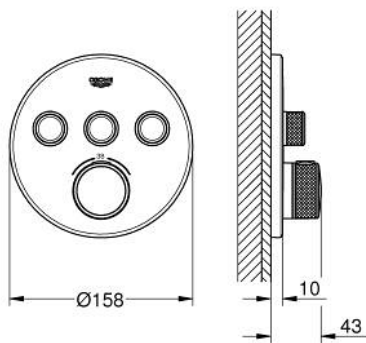

## 29 508 KF0 GROHTHERM SMARTCONTROL THERMOSTAT FOR CONCEALED INSTALLATION WITH 3 VALVES

### PRODUCT DESCRIPTION

- Colour: phantom black
- set za završnu instalaciju za GROHE Rapido SmartBox (35 600/35 604)
- metal wall escutcheon with GROHE FastFixation (covered escutcheon and shaft sealing, covered fixing), retroactively 6° adjustable
- GROHE SmartControl - control the shower with intuitive push/turn button
- exchangeable symbols
- GROHE TurboStat kompaktni mešač sa voskiranim termoelementom
- GROHE ProGrip - with knurl structure
- GROHE SafeStop na 38°C
- GROHE SafeStop Plus - optional temperature limiter at 43°C or 46°C included
- ugrađeni nepovratni ventili i filteri za nečistoću
- multiple outlets can be run simultaneously
- without roughing-in set 35 600/35 604 (please order separately)
- flow performance: outlet A = 23 l/min, outlet B = 27 l/min, outlet C = 23 l/min, outlet A + B = 33 l/min, outlet A + B + C = 36 l/min
- professional edition