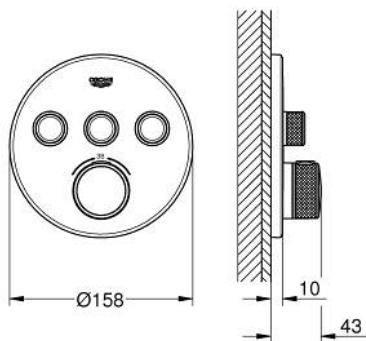

29 508 KF0 GROHTHERM SMARTCONTROL THERMOSTAT FOR CONCEALED INSTALLATION WITH 3 VALVES

PRODUCT DESCRIPTION

- Colour: phantom black
- set za završnu instalaciju za GROHE Rapido SmartBox (35 600/35 604)
- metal wall escutcheon with FastFixation (covered escutcheon and shaft sealing, covered fixing), retroactively 6 ° adjustable
- GROHE SmartControl - control the shower with intuitive push/turn button
- exchangeable symbols
- GROHE TurboStat kompaktni mešač sa voskiranim termoelementom
- GROHE ProGrip - with knurled structure
- GROHE SafeStop na 38°C
- GROHE SafeStop Plus - optional temperature limiter at 43°C or 46°C included
- ugrađeni nepovratni ventili i filteri za nečistoću
- multiple outlets can be run simultaneously
- without roughing-in set 35 600/35 604 (please order separately)
- flow performance: outlet A = 23 l/min, outlet B = 27 l/min, outlet C = 23 l/min, outlet A + B = 33 l/min, outlet A + B + C = 36 l/min
- professional edition