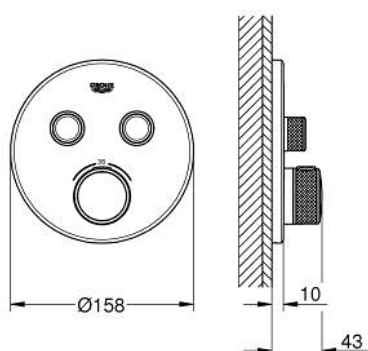

## 29 507 KF0 GROHTHERM SMARTCONTROL THERMOSTAT FOR CONCEALED INSTALLATION WITH 2 VALVES

### PRODUCT DESCRIPTION

- Colour: phantom black
- set za završnu instalaciju za GROHE Rapido SmartBox (35 600/35 604)
- metal wall escutcheon with FastFixation (covered escutcheon and shaft sealing, covered fixing), retroactively 6 ° adjustable
- GROHE SmartControl - control the shower with intuitive push/turn button
- exchangeable symbols
- GROHE TurboStat kompaktni mešač sa voskiranim termoelementom
- GROHE ProGrip - with knurled structure
- GROHE SafeStop na 38°C
- GROHE SafeStop Plus - optional temperature limiter at 43°C or 46°C included
- ugrađeni nepovratni ventili i filteri za nečistoću
- multiple outlets can be run simultaneously
- without roughing-in set 35 600/35 604 (please order separately)
- flow performance: outlet B = 24 l/min, outlet C = 26 l/min, outlet B+C = 29 l/min
- professional edition