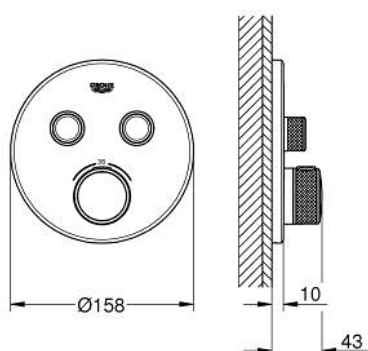

29 507 KF0 GROHTHERM SMARTCONTROL THERMOSTAT FOR CONCEALED INSTALLATION WITH 2 VALVES

PRODUCT DESCRIPTION

- Colour: phantom black
- set za završnu instalaciju za GROHE Rapido SmartBox (35 600/35 604)
- metal wall escutcheon with GROHE FastFixation (covered escutcheon and shaft sealing, covered fixing), retroactively 6° adjustable
- GROHE SmartControl - control the shower with intuitive push/turn button
- exchangeable symbols
- GROHE TurboStat kompaktni mešač sa voskiranim termoelementom
- GROHE ProGrip - with knurl structure
- GROHE SafeStop na 38°C
- GROHE SafeStop Plus - optional temperature limiter at 43°C or 46°C included
- ugrađeni nepovratni ventili i filteri za nečistoću
- multiple outlets can be run simultaneously
- without roughing-in set 35 600/35 604 (please order separately)
- flow performance: outlet B = 24 l/min, outlet C = 26 l/min, outlet B+C = 29 l/min
- professional edition