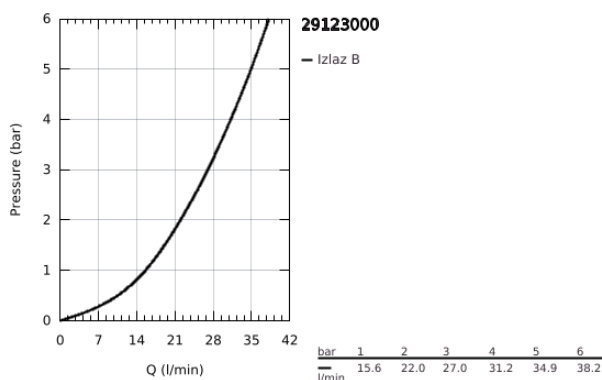

### PRODUCT DESCRIPTION

- Colour: chrome
- set za završnu instalaciju za GROHE Rapido SmartBox (35 600/35 604)
- metal wall escutcheon with GROHE FastFixation (covered escutcheon and shaft sealing, covered fixing), retroactively 6° adjustable
- GROHE LongLife premaz
- GROHE SmartControl - control the shower with intuitive push/turn button
- exchangeable symbols
- GROHE TurboStat kompaktni mešač sa voskiranim termoelementom
- GROHE ProGrip - with knurled structure
- GROHE SafeStop na 38°C
- GROHE SafeStop Plus - optional temperature limiter at 43°C or 46°C included
- ugrađeni nepovratni ventili i filteri za nečistoću
- without roughing-in set 35 600/35 604 (please order separately)
- flow performance: outlet A (to external shut-off) = 34 l/min, outlet B/C = 29 l/min