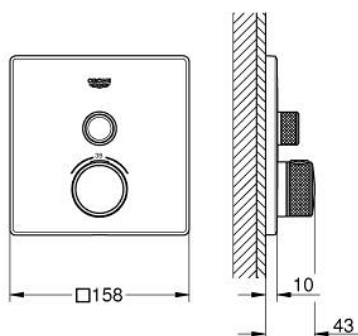

### PRODUCT DESCRIPTION

- Colour: chrome
- set za završnu instalaciju za GROHE Rapido SmartBox (35 600/35 604)
- metal wall escutcheon with GROHE FastFixation (covered escutcheon and shaft sealing, covered fixing), retroactively 6° adjustable
- GROHE LongLife premaz
- GROHE SmartControl - control the shower with intuitive push/turn button
- exchangeable symbols
- GROHE TurboStat kompaktni mešač sa voskiranim termoelementom
- GROHE ProGrip - with knurled structure
- GROHE SafeStop na 38°C
- GROHE SafeStop Plus - optional temperature limiter at 43°C or 46°C included
- ugrađeni nepovratni ventili i filteri za nečistoću
- without roughing-in set 35 600/35 604 (please order separately)
- flow performance: outlet A (to external shut-off) = 34 l/min, outlet B/C = 29 l/min