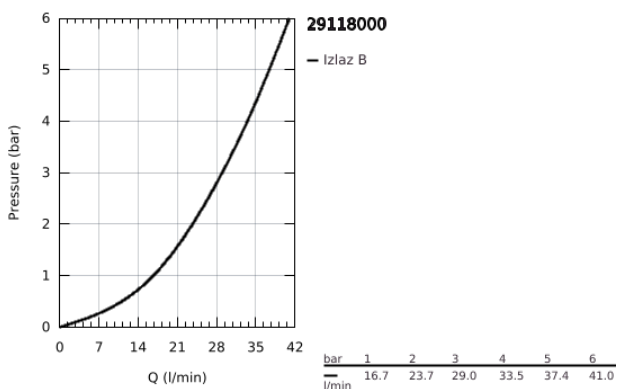

## 29 118 000 GROHTHERM SMARTCONTROL THERMOSTAT FOR CONCEALED INSTALLATION WITH ONE VALVE

### PRODUCT DESCRIPTION

- Colour: chrome
- set za završnu instalaciju za GROHE Rapido SmartBox (35 600/35 604)
- metal wall escutcheon with GROHE FastFixation (covered escutcheon and shaft sealing, covered fixing), retroactively 6° adjustable
- GROHE LongLife premaz
- GROHE SmartControl - control the shower with intuitive push/turn button
- exchangeable symbols
- GROHE TurboStat kompaktni mešač sa voskiranim termoelementom
- GROHE ProGrip - with knurled structure
- GROHE SafeStop na 38°C
- GROHE SafeStop Plus - optional temperature limiter at 43°C or 46°C included
- ugrađeni nepovratni ventili i filteri za nečistoću
- without roughing-in set 35 600/35 604 (please order separately)
- flow performance: outlet A (to external shut-off) = 34 l/min, outlet B/C = 29 l/min