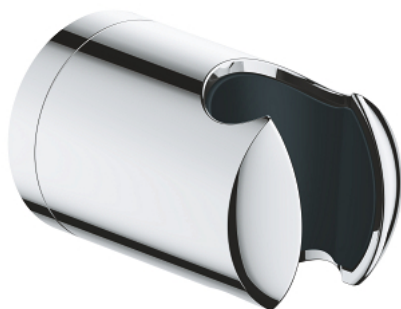

## 27 958 001 VITALIO UNIVERSAL ZIDNI DRŽAČ RUČNOG TUŠA

### PRODUCT DESCRIPTION

- Colour: chrome
- non-adjustable
- GROHE LongLife premaz
- suitable for screwing (including screws and dowels) or gluing (GROHE QuickGlue S 41 247 000 sold separately - x1 needed)
- holding force: max. 20 kg
- the specified holding capacity is valid for static (slowly applied) load and intended use only
- pakovanje u 5 boja
- Consumer edition