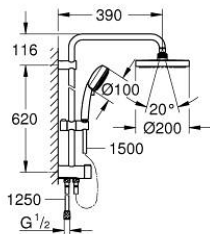

## 27 394 002 TEMPESTA COSMOPOLITAN SYSTEM 200 FLEX SHOWER SYSTEM WITH DIVERTER FOR WALL MOUNTING

### PRODUCT DESCRIPTION

- Colour: chrome
- sastoji se od:
  - horizontal 390 mm shower arm, adjustable before installation
  - change by diverter between hand shower, head shower or head shower Eco setting
  - head shower Tempesta Cosmopolitan 200 (27 541)
  - 2 spray patterns (via diverter): Rain, SmartRain
- s kuglastim zglobom
- ugao rotacije  $\pm 15^\circ$
- hand shower Tempesta Cosmopolitan 100 (27 573)
- vrste mlaza: GROHE Rain O<sup>2</sup>, Rain, Massage, Jet
- podesiv po visini uz pomoć klizača
- distance between diverter and upper bracket: 620 mm
- Relaxflex shower hose 1500 mm (28 151)
- Relaxflex shower hose 1250 mm (28 150)
- flexible installation: connection to faucet / wall union for water supply with 1/2" thread of the 1250 mm shower hose
- minimalna brzina protoka 7 l/min.
- GROHE DreamSpray savršen mlaz iz tuša
- GROHE LongLife premaz
- GROHE SpeedClean sistem protiv kamenca
- Inner WaterGuide za duži životni vek