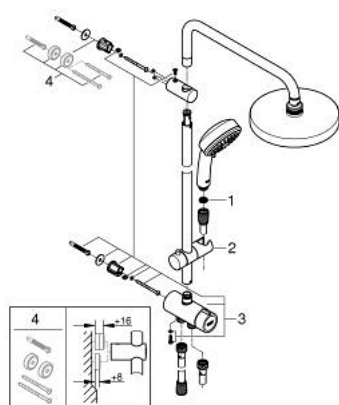

## 27 394 002 TEMPESTA COSMOPOLITAN SYSTEM 200 FLEX SHOWER SYSTEM WITH DIVERTER FOR WALL MOUNTING

### PRODUCT DESCRIPTION

- Colour: chrome
- sastoji se od:
  - horizontal 390 mm shower arm, adjustable before installation
  - change by diverter between hand shower, head shower or head shower Eco setting
  - head shower Tempesta Cosmopolitan 200 (27 541)
  - 2 spray patterns (via diverter): Rain, SmartRain
- s kuglastim zglobom
- ugao rotacije  $\pm 15^\circ$
- hand shower Tempesta Cosmopolitan 100 (27 573)
- vrste mlaza: GROHE Rain O<sup>2</sup>, Rain, Massage, Jet
- podesiv po visini uz pomoć klizača
- distance between diverter and upper bracket: 620 mm
- Relaxflex shower hose 1500 mm (28 151)
- Relaxflex shower hose 1250 mm (28 150)
- flexible installation: connection to faucet / wall union for water supply with 1/2" thread of the 1250 mm shower hose
- minimalna brzina protoka 7 l/min.
- GROHE DreamSpray savršen mlaz iz tuša
- GROHE LongLife premaz
- GROHE SpeedClean sistem protiv kamenca
- Inner WaterGuide za duži životni vek