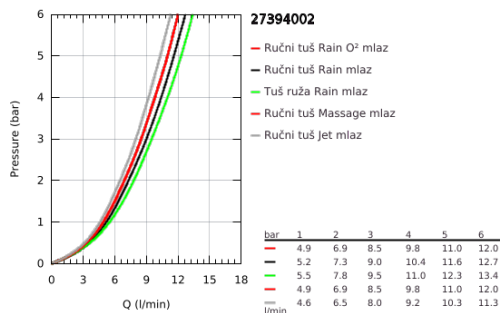

## 27 394 002 TEMPESTA COSMOPOLITAN SYSTEM 200 FLEX SHOWER SYSTEM WITH DIVERTER FOR WALL MOUNTING

### PRODUCT DESCRIPTION

- Colour: chrome
- sastoji se od:
  - horizontal 390 mm shower arm, adjustable before installation
  - change by diverter between hand shower, head shower or head shower Eco setting
  - head shower Tempesta Cosmopolitan 200 (27 541)
  - 2 spray patterns (via diverter): Rain, SmartRain
- s kuglastim zglobom
- ugao rotacije  $\pm 15^\circ$
- hand shower Tempesta Cosmopolitan 100 (27 573)
- vrste mlaza: GROHE Rain O<sup>2</sup>, Rain, Massage, Jet
- podesiv po visini uz pomoć klizača
- distance between diverter and upper bracket: 620 mm
- Relaxflex shower hose 1500 mm (28 151)
- Relaxflex shower hose 1250 mm (28 150)
- flexible installation: connection to faucet / wall union for water supply with 1/2" thread of the 1250 mm shower hose
- minimalna brzina protoka 7 l/min.
- GROHE DreamSpray savršen mlaz iz tuša
- GROHE LongLife premaz
- GROHE SpeedClean sistem protiv kamenca
- Inner WaterGuide za duži životni vek