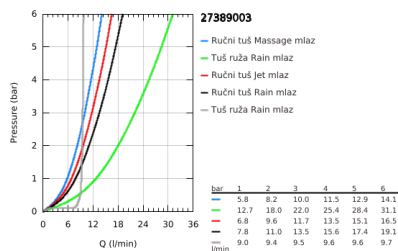

27 389 003 TEMPESTA SYSTEM 200 FLEX SHOWER SYSTEM WITH DIVERTER FOR WALL MOUNTING

PRODUCT DESCRIPTION

- Colour: chrome
- sastoji se od:
 - horizontal 390 mm shower arm, adjustable before installation
 - change by diverter between hand shower, head shower or head shower
- Eco setting
- head shower Tempesta Cosmopolitan 200 (27 541)
- vrsta mlaza Rain
- maximum flow rate (at 3 bar): 9.5 l/min
- s kuglastim zglobovom
- ugao rotacije $\pm 15^\circ$
- hand shower Tempesta 110 (28 261)
- vrste mlaza: Rain, Jet, Massage
- maximum flow rate (at 3 bar): 13.5 l/min
- podesiv po visini uz pomoć klizača
- distance between diverter and upper bracket: 620 mm
- Relaxflex shower hose 1500 mm (28 151)
- Relaxflex shower hose 1250 mm (28 150)
- flexible installation: connection to faucet / wall union for water supply with 1/2" thread of the 1250 mm shower hose
- GROHE SmartSwitch - easily rotate the dial to enjoy your preferred spray option
- GROHE DreamSpray savršen mlaz iz tuša
- ShockProof silikonski prsten štiti od oštećenja prouzrokovanih padom tuša
- GROHE LongLife premaz
- GROHE SpeedClean sistem protiv kamenca
- Inner WaterGuide za duži životni vek
- maximum flow rate (at 3 bar): 13.5 l/min
- minimalna brzina protoka 7 l/min.