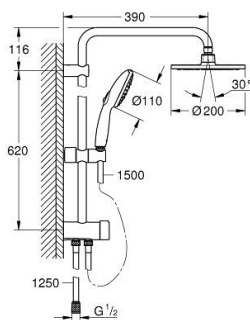

27 389 003 TEMPESTA SYSTEM 200 FLEX SHOWER SYSTEM WITH DIVERTER FOR WALL MOUNTING

PRODUCT DESCRIPTION

- Colour: chrome
- sastoji se od:
 - horizontal 390 mm shower arm, adjustable before installation
 - change by diverter between hand shower, head shower or head shower
- Eco setting
- head shower Tempesta Cosmopolitan 200 (27 541)
- vrsta mlaza Rain
- maximum flow rate (at 3 bar): 9.5 l/min
- s kuglastim zglobovom
- ugao rotacije $\pm 15^\circ$
- hand shower Tempesta 110 (28 261)
- vrste mlaza: Rain, Jet, Massage
- maximum flow rate (at 3 bar): 13.5 l/min
- podesiv po visini uz pomoć klizača
- distance between diverter and upper bracket: 620 mm
- Relaxflex shower hose 1500 mm (28 151)
- Relaxflex shower hose 1250 mm (28 150)
- flexible installation: connection to faucet / wall union for water supply with 1/2" thread of the 1250 mm shower hose
- GROHE SmartSwitch - easily rotate the dial to enjoy your preferred spray option
- GROHE DreamSpray savršen mlaz iz tuša
- ShockProof silikonski prsten štiti od oštećenja prouzrokovanih padom tuša
- GROHE LongLife premaz
- GROHE SpeedClean sistem protiv kamenca
- Inner WaterGuide za duži životni vek
- maximum flow rate (at 3 bar): 13.5 l/min
- minimalna brzina protoka 7 l/min.

27 389 003 TEMPESTA SYSTEM 200 FLEX SHOWER SYSTEM WITH DIVERTER FOR WALL MOUNTING

SPARE PARTS, новембар 2021 – now

1: Filter za nečistoću (Spare part-nr. 0700200M)

2: Klizač za tuša (Spare part-nr. 48609000)

3: Prebacivač (Spare part-nr. 48338000)

4: Kompenzaciona ploča (Spare part-nr. 26496000)*

* Optional accessories