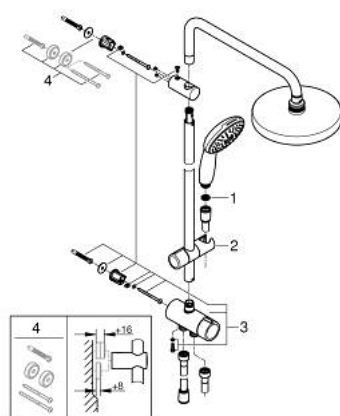

27 389 003 TEMPESTA SYSTEM 200 FLEX SHOWER SYSTEM WITH DIVERTER FOR WALL MOUNTING

PRODUCT DESCRIPTION

- Colour: chrome
- sastoji se od:
 - horizontal 390 mm shower arm, adjustable before installation
 - change by diverter between hand shower, head shower or head shower
- Eco setting
- head shower Tempesta Cosmopolitan 200 (27 541)
- vrsta mlaza Rain
- maximum flow rate (at 3 bar): 9.5 l/min
- s kuglastim zglobovom
- ugao rotacije $\pm 15^\circ$
- hand shower Tempesta 110 (28 261)
- vrste mlaza: Rain, Jet, Massage
- maximum flow rate (at 3 bar): 13.5 l/min
- podesiv po visini uz pomoć klizača
- distance between diverter and upper bracket: 620 mm
- Relaxflex shower hose 1500 mm (28 151)
- Relaxflex shower hose 1250 mm (28 150)
- flexible installation: connection to faucet / wall union for water supply with 1/2" thread of the 1250 mm shower hose
- GROHE SmartSwitch - easily rotate the dial to enjoy your preferred spray option
- GROHE DreamSpray savršen mlaz iz tuša
- ShockProof silikonski prsten štiti od oštećenja prouzrokovanih padom tuša
- GROHE LongLife premaz
- GROHE SpeedClean sistem protiv kamenca
- Inner WaterGuide za duži životni vek
- maximum flow rate (at 3 bar): 13.5 l/min
- minimalna brzina protoka 7 l/min.

27 389 003 TEMPESTA SYSTEM 200 FLEX SHOWER SYSTEM WITH DIVERTER FOR WALL MOUNTING

SPARE PARTS, новембар 2021 – now

1: Filter za nečistoću (Spare part-nr. 0700200M)

2: Klizač za tuša (Spare part-nr. 48609000)

3: Prebacivač (Spare part-nr. 48338000)

4: Kompenzaciona ploča (Spare part-nr. 26496000)*

* Optional accessories