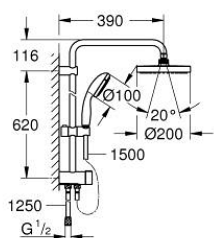

27 389 002 TEMPESTA SYSTEM 200 FLEX SHOWER SYSTEM WITH DIVERTER FOR WALL MOUNTING

PRODUCT DESCRIPTION

- Colour: chrome
- sastoji se od:
 - horizontal 390 mm shower arm, adjustable before installation
 - change by diverter between hand shower, head shower or head shower Eco setting
 - head shower Tempesta Cosmopolitan 200 (27 541)
 - 2 spray patterns (via diverter): Rain, SmartRain
- s kuglastim zglobovom
- ugao rotacije $\pm 15^\circ$
- hand shower Tempesta 100 (28 578)
- vrste mlaza: GROHE Rain O², Rain, Massage, Jet
- podesiv po visini uz pomoć klizača
- distance between diverter and upper bracket: 620 mm
- Relaxflex shower hose 1500 mm (28 151)
- Relaxflex shower hose 1250 mm (28 150)
- flexible installation: connection to faucet / wall union for water supply with 1/2" thread of the 1250 mm shower hose
- minimalna brzina protoka 7 l/min.
- GROHE DreamSpray savršen mlaz iz tuša
- GROHE LongLife premaz
- GROHE SpeedClean sistem protiv kamenca
- Inner WaterGuide za duži životni vek
- ShockProof silikonski prsten štiti od oštećenja prouzrokovanih padom tuša

27 389 002 TEMPESTA SYSTEM 200 FLEX SHOWER SYSTEM WITH DIVERTER FOR WALL MOUNTING

SPARE PARTS, март 2017 – now

- 1: Filter za nečistoću (Spare part-nr. 0700200M)
- 2: Klizač za tuša (Spare part-nr. 12140000)
- 3: Prebacivač (Spare part-nr. 48338000)
- 4: Kompenzaciona ploča (Spare part-nr. 26496000)*