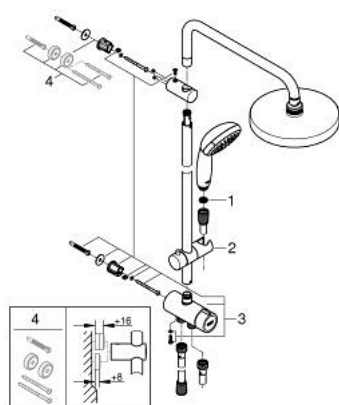

27 389 002 TEMPESTA SYSTEM 200 FLEX SHOWER SYSTEM WITH DIVERTER FOR WALL MOUNTING

PRODUCT DESCRIPTION

- Colour: chrome
- sastoji se od:
 - horizontal 390 mm shower arm, adjustable before installation
 - change by diverter between hand shower, head shower or head shower Eco setting
 - head shower Tempesta Cosmopolitan 200 (27 541)
 - 2 spray patterns (via diverter): Rain, SmartRain
- s kuglastim zglobovom
- ugao rotacije $\pm 15^\circ$
- hand shower Tempesta 100 (28 578)
- vrste mlaza: GROHE Rain O², Rain, Massage, Jet
- podesiv po visini uz pomoć klizača
- distance between diverter and upper bracket: 620 mm
- Relaxflex shower hose 1500 mm (28 151)
- Relaxflex shower hose 1250 mm (28 150)
- flexible installation: connection to faucet / wall union for water supply with 1/2" thread of the 1250 mm shower hose
- minimalna brzina protoka 7 l/min.
- GROHE DreamSpray savršen mlaz iz tuša
- GROHE LongLife premaz
- GROHE SpeedClean sistem protiv kamenca
- Inner WaterGuide za duži životni vek
- ShockProof silikonski prsten štiti od oštećenja prouzrokovanih padom tuša

27 389 002 TEMPESTA SYSTEM 200 FLEX SHOWER SYSTEM WITH DIVERTER FOR WALL MOUNTING

SPARE PARTS, март 2017 – now

- 1: Filter za nečistoću (Spare part-nr. 0700200M)
- 2: Klizač za tuša (Spare part-nr. 12140000)
- 3: Prebacivač (Spare part-nr. 48338000)
- 4: Kompenzaciona ploča (Spare part-nr. 26496000)*