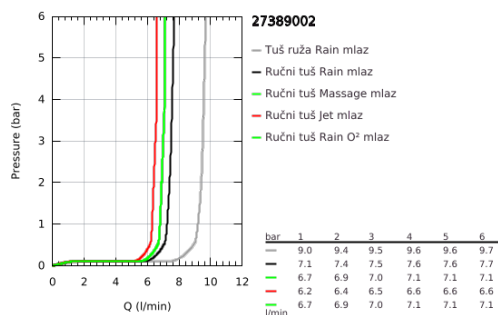

27 389 002 TEMPESTA SYSTEM 200 FLEX SHOWER SYSTEM WITH DIVERTER FOR WALL MOUNTING

PRODUCT DESCRIPTION

- Colour: chrome
- sastoji se od:
 - horizontal 390 mm shower arm, adjustable before installation
 - change by diverter between hand shower, head shower or head shower Eco setting
 - head shower Tempesta Cosmopolitan 200 (27 541)
 - 2 spray patterns (via diverter): Rain, SmartRain
- s kuglastim zglobovom
- ugao rotacije $\pm 15^\circ$
- hand shower Tempesta 100 (28 578)
- vrste mlaza: GROHE Rain O², Rain, Massage, Jet
- podesiv po visini uz pomoć klizača
- distance between diverter and upper bracket: 620 mm
- Relaxflex shower hose 1500 mm (28 151)
- Relaxflex shower hose 1250 mm (28 150)
- flexible installation: connection to faucet / wall union for water supply with 1/2" thread of the 1250 mm shower hose
- minimalna brzina protoka 7 l/min.
- GROHE DreamSpray savršen mlaz iz tuša
- GROHE LongLife premaz
- GROHE SpeedClean sistem protiv kamenca
- Inner WaterGuide za duži životni vek
- ShockProof silikonski prsten štiti od oštećenja prouzrokovanih padom tuša

27 389 002 TEMPESTA SYSTEM 200 FLEX SHOWER SYSTEM WITH DIVERTER FOR WALL MOUNTING

SPARE PARTS, март 2017 – now

- 1: Filter za nečistoću (Spare part-nr. 0700200M)
- 2: Klizač za tuša (Spare part-nr. 12140000)
- 3: Prebacivač (Spare part-nr. 48338000)
- 4: Kompenzaciona ploča (Spare part-nr. 26496000)*