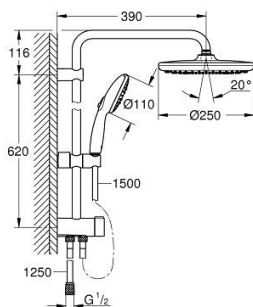

26 980 243 1 TEMPESTA SYSTEM 250 FLEX SHOWER SYSTEM WITH DIVERTER FOR WALL MOUNTING

PRODUCT DESCRIPTION

- Colour: matte black
- sastoji se od:
 - horizontal 390 mm shower arm, adjustable before installation
 - change by diverter between hand shower, head shower or head shower Eco setting
 - head shower Tempesta 250
 - 2 spray patterns (via diverter): Rain, SmartRain
 - AquaCalibrator limits maximum flow rate (at 3 bar): 7.9 l/min
 - head shower with black rear cover
 - with ball joint, rotation angle $\pm 10^\circ$
 - hand shower Tempesta 110
 - vrste mlaza: Rain, Jet, Massage
 - maximum flow rate (at 3 bar): 7.4 l/min
 - podesiv po visini uz pomoć klizača
 - distance between diverter and upper bracket: 620 mm
 - shower hose Relexaflex 1500 mm 1/2" x 1/2"
 - shower hose Relexaflex 1250 mm 1/2" x 1/2"
- flexible installation: connection to faucet / wall union for water supply with 1/2" thread of the 1250 mm shower hose
- AquaCalibrator limits maximum flow rate of system (at 3 bar): 7.9 l/min
- GROHE EcoJoy tehnologija za manju potrošnju vode i savršen protok
- GROHE SmartSwitch - easily rotate the dial to enjoy your preferred spray option
- GROHE DreamSpray savršen mlaz iz tuša
- ShockProof silikonski prsten štiti od oštećenja prouzrokovanih padom tuša
- GROHE SpeedClean sistem protiv kamena
- Inner WaterGuide za duži životni vek
- prikladno za protočne bojlere od 18 kW/h
- min. brzina protoka 5 l/min.
- min. preporučeni pritisak 1.0 bar
- professional edition