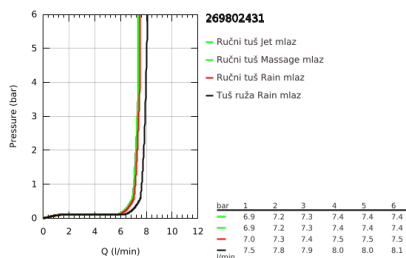

26 980 243 1 TEMPESTA SYSTEM 250 FLEX SHOWER SYSTEM WITH DIVERTER FOR WALL MOUNTING

PRODUCT DESCRIPTION

- Colour: matte black
- sastoji se od:
 - horizontal 390 mm shower arm, adjustable before installation
 - change by diverter between hand shower, head shower or head shower Eco setting
 - head shower Tempesta 250
 - 2 spray patterns (via diverter): Rain, SmartRain
 - AquaCalibrator limits maximum flow rate (at 3 bar): 7.9 l/min
 - head shower with black rear cover
 - with ball joint, rotation angle $\pm 10^\circ$
 - hand shower Tempesta 110
 - vrste mlaza: Rain, Jet, Massage
 - maximum flow rate (at 3 bar): 7.4 l/min
 - podesiv po visini uz pomoć klizača
 - distance between diverter and upper bracket: 620 mm
 - shower hose Relexaflex 1500 mm 1/2" x 1/2"
 - shower hose Relexaflex 1250 mm 1/2" x 1/2"
- flexible installation: connection to faucet / wall union for water supply with 1/2" thread of the 1250 mm shower hose
- AquaCalibrator limits maximum flow rate of system (at 3 bar): 7.9 l/min
- GROHE EcoJoy tehnologija za manju potrošnju vode i savršen protok
- GROHE SmartSwitch - easily rotate the dial to enjoy your preferred spray option
- GROHE DreamSpray savršen mlaz iz tuša
- ShockProof silikonski prsten štiti od oštećenja prouzrokovanih padom tuša
- GROHE SpeedClean sistem protiv kamena
- Inner WaterGuide za duži životni vek
- prikladno za protočne bojlere od 18 kW/h
- min. brzina protoka 5 l/min.
- min. preporučeni pritisak 1.0 bar
- professional edition