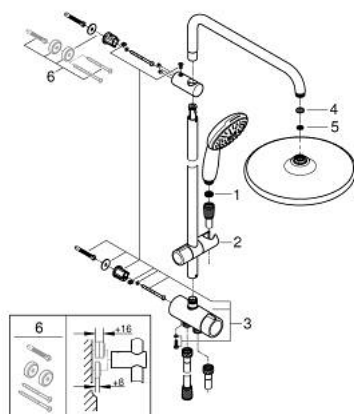

26 980 001 TEMPESTA SYSTEM 250 FLEX SHOWER SYSTEM WITH DIVERTER FOR WALL MOUNTING

SPARE PARTS, новембар 2021 – now

1. 1: Filter za nečistoću (Spare part-nr. 0700200M)
   - 2: Klizač za tuša (Spare part-nr. 48609000)
   - 3: Prebacivač (Spare part-nr. 48338000)
   - 4: Dichtung od fiber vlakna poluprečnika $\varnothing 18,5 \times \varnothing 12 \times 2$ (Spare part-nr. 0138900M)
   - 5: Filter za nečistoću (Spare part-nr. 48007000)
   - 6: Kompenzaciona ploča (Spare part-nr. 26496000)*
2. Optional accessories