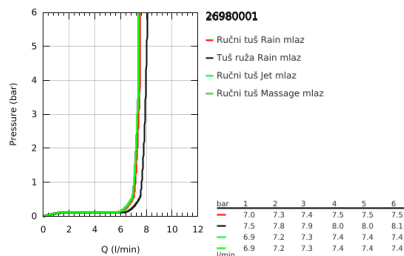

26 980 001 TEMPESTA SYSTEM 250 FLEX SHOWER SYSTEM WITH DIVERTER FOR WALL MOUNTING

PRODUCT DESCRIPTION

- Colour: chrome
- sastoji se od:
 - horizontal 390 mm shower arm, adjustable before installation
 - change by diverter between hand shower, head shower or head shower Eco setting
 - head shower Tempesta 250 (26 666)
 - 2 spray patterns (via diverter): Rain, SmartRain
 - AquaCalibrator limits maximum flow rate (at 3 bar): 7.9 l/min
 - head shower with white rear cover
 - with ball joint, rotation angle $\pm 10^\circ$
 - hand shower Tempesta 110 (28 419)
 - vrste mlaza: Rain, Jet, Massage
 - maximum flow rate (at 3 bar): 7.4 l/min
 - podesiv po visini uz pomoć klizača
 - distance between diverter and upper bracket: 620 mm
 - Relexaflex shower hose 1500 mm (28 151)
 - Relexaflex shower hose 1250 mm (28 150)
- flexible installation: connection to faucet / wall union for water supply with 1/2" thread of the 1250 mm shower hose
- AquaCalibrator limits maximum flow rate of system (at 3 bar): 7.9 l/min
- GROHE EcoJoy tehnologija za manju potrošnju vode i savršen protok
- GROHE SmartSwitch - easily rotate the dial to enjoy your preferred spray option
- GROHE DreamSpray savršen mlaz iz tuša
- ShockProof silikonski prsten štiti od oštećenja prouzrokovanih padom tuša
- GROHE LongLife premaz
- GROHE SpeedClean sistem protiv kamenca
- Inner WaterGuide za duži životni vek
- prikladno za protočne bojlere od 18 kW/h
- min. brzina protoka 5 l/min.
- min. preporučeni pritisak 1.0 bar
- professional edition