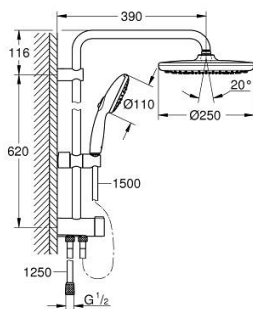

26 980 001 TEMPESTA SYSTEM 250 FLEX SHOWER SYSTEM WITH DIVERTER FOR WALL MOUNTING

PRODUCT DESCRIPTION

- Colour: chrome
- sastoji se od:
 - horizontal 390 mm shower arm, adjustable before installation
 - change by diverter between hand shower, head shower or head shower Eco setting
 - head shower Tempesta 250 (26 666)
 - 2 spray patterns (via diverter): Rain, SmartRain
 - AquaCalibrator limits maximum flow rate (at 3 bar): 7.9 l/min
 - head shower with white rear cover
 - with ball joint, rotation angle $\pm 10^\circ$
 - hand shower Tempesta 110 (28 419)
 - vrste mlaza: Rain, Jet, Massage
 - maximum flow rate (at 3 bar): 7.4 l/min
 - podesiv po visini uz pomoć klizača
 - distance between diverter and upper bracket: 620 mm
 - Relexaflex shower hose 1500 mm (28 151)
 - Relexaflex shower hose 1250 mm (28 150)
- flexible installation: connection to faucet / wall union for water supply with 1/2" thread of the 1250 mm shower hose
- AquaCalibrator limits maximum flow rate of system (at 3 bar): 7.9 l/min
- GROHE EcoJoy tehnologija za manju potrošnju vode i savršen protok
- GROHE SmartSwitch - easily rotate the dial to enjoy your preferred spray option
- GROHE DreamSpray savršen mlaz iz tuša
- ShockProof silikonski prsten štiti od oštećenja prouzrokovanih padom tuša
- GROHE LongLife premaz
- GROHE SpeedClean sistem protiv kamenca
- Inner WaterGuide za duži životni vek
- prikladno za protočne bojlere od 18 kW/h
- min. brzina protoka 5 l/min.
- min. preporučeni pritisak 1.0 bar
- professional edition