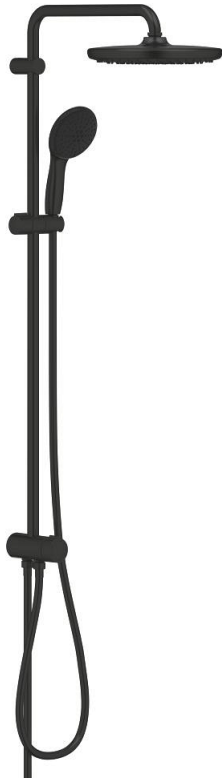

26 979 243 1 TEMPESTA SYSTEM 250 FLEX SHOWER SYSTEM WITH DIVERTER FOR WALL MOUNTING

PRODUCT DESCRIPTION

- Colour: matte black
- sastoji se od:
 - horizontal 390 mm shower arm, adjustable before installation
 - change by diverter between hand shower, head shower or head shower
- Eco setting
- head shower Tempesta 250
- 2 spray patterns (via diverter): Rain, SmartRain
- maximum flow rate (at 3 bar): 7.5 l/min
- head shower with black rear cover
- with ball joint, rotation angle $\pm 10^\circ$
- hand shower Tempesta 110 (26 912)
- 2 vrste mlaza: Rain, Jet
- maximum flow rate (at 3 bar): 6.9 l/min
- podesiv po visini uz pomoć klizača
- distance between diverter and upper bracket: 920 mm
- shower hose Relexaflex 1500 mm 1/2" x 1/2"
- shower hose Relexaflex 500 mm
- flexible installation: connection to faucet / wall union for water supply with 1/2" thread of the 500 mm shower hose
- GROHE EcoJoy tehnologija za manju potrošnju vode i savršen protok
- GROHE SmartSwitch - easily rotate the dial to enjoy your preferred spray option
- GROHE DreamSpray savršen mlaz iz tuša
- ShockProof silikonski prsten štiti od oštećenja prouzrokovanih padom tuša
- GROHE SpeedClean sistem protiv kamenca
- Inner WaterGuide za duži životni vek
- prikladno za protočne bojlere od 18 kW/h
- maximum flow rate (at 3 bar): 7.5 l/min
- min. brzina protoka 5 l/min.
- min. preporučeni pritisak 1.0 bar
- professional edition