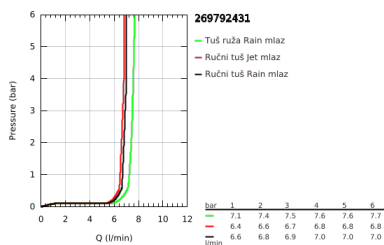

26 979 243 1 TEMPESTA SYSTEM 250 FLEX SHOWER SYSTEM WITH DIVERTER FOR WALL MOUNTING

PRODUCT DESCRIPTION

- Colour: matte black
- sastoji se od:
 - horizontal 390 mm shower arm, adjustable before installation
 - change by diverter between hand shower, head shower or head shower
- Eco setting
- head shower Tempesta 250
- 2 spray patterns (via diverter): Rain, SmartRain
- maximum flow rate (at 3 bar): 7.5 l/min
- head shower with black rear cover
- with ball joint, rotation angle $\pm 10^\circ$
- hand shower Tempesta 110 (26 912)
- 2 vrste mlaza: Rain, Jet
- maximum flow rate (at 3 bar): 6.9 l/min
- podesiv po visini uz pomoć klizača
- distance between diverter and upper bracket: 920 mm
- shower hose Relexaflex 1500 mm 1/2" x 1/2"
- shower hose Relexaflex 500 mm
- flexible installation: connection to faucet / wall union for water supply with 1/2" thread of the 500 mm shower hose
- GROHE EcoJoy tehnologija za manju potrošnju vode i savršen protok
- GROHE SmartSwitch - easily rotate the dial to enjoy your preferred spray option
- GROHE DreamSpray savršen mlaz iz tuša
- ShockProof silikonski prsten štiti od oštećenja prouzrokovanih padom tuša
- GROHE SpeedClean sistem protiv kamenca
- Inner WaterGuide za duži životni vek
- prikladno za protočne bojlere od 18 kW/h
- maximum flow rate (at 3 bar): 7.5 l/min
- min. brzina protoka 5 l/min.
- min. preporučeni pritisak 1.0 bar
- professional edition