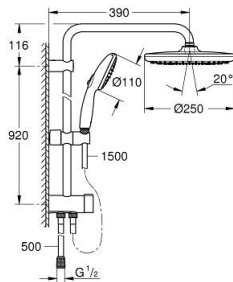

26 979 243 1 TEMPESTA SYSTEM 250 FLEX SHOWER SYSTEM WITH DIVERTER FOR WALL MOUNTING

PRODUCT DESCRIPTION

- Colour: matte black
- sastoji se od:
 - horizontal 390 mm shower arm, adjustable before installation
 - change by diverter between hand shower, head shower or head shower
- Eco setting
- head shower Tempesta 250
- 2 spray patterns (via diverter): Rain, SmartRain
- maximum flow rate (at 3 bar): 7.5 l/min
- head shower with black rear cover
- with ball joint, rotation angle $\pm 10^\circ$
- hand shower Tempesta 110 (26 912)
- 2 vrste mlaza: Rain, Jet
- maximum flow rate (at 3 bar): 6.9 l/min
- podesiv po visini uz pomoć klizača
- distance between diverter and upper bracket: 920 mm
- shower hose Relexaflex 1500 mm 1/2" x 1/2"
- shower hose Relexaflex 500 mm
- flexible installation: connection to faucet / wall union for water supply with 1/2" thread of the 500 mm shower hose
- GROHE EcoJoy tehnologija za manju potrošnju vode i savršen protok
- GROHE SmartSwitch - easily rotate the dial to enjoy your preferred spray option
- GROHE DreamSpray savršen mlaz iz tuša
- ShockProof silikonski prsten štiti od oštećenja prouzrokovanih padom tuša
- GROHE SpeedClean sistem protiv kamenca
- Inner WaterGuide za duži životni vek
- prikladno za protočne bojlere od 18 kW/h
- maximum flow rate (at 3 bar): 7.5 l/min
- min. brzina protoka 5 l/min.
- min. preporučeni pritisak 1.0 bar
- professional edition