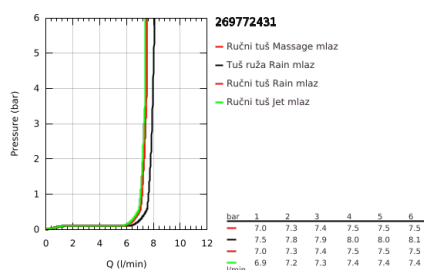

26 977 243 1 TEMPESTA SYSTEM 250 CUBE FLEX SHOWER SYSTEM WITH DIVERTER FOR WALL MOUNTING

PRODUCT DESCRIPTION

- Colour: matte black
- sastoji se od:
 - horizontal 390 mm shower arm, adjustable before installation
 - change by diverter between hand shower, head shower or head shower Eco setting
 - head shower Tempesta 250 Cube
 - 2 spray patterns (via diverter): Rain, SmartRain
 - AquaCalibrator limits maximum flow rate (at 3 bar): 7.9 l/min
 - head shower with black rear cover
 - with ball joint, rotation angle $\pm 10^\circ$
 - hand shower Tempesta Cube 110
 - vrste mlaza: Rain, Jet, Massage
 - maximum flow rate (at 3 bar): 7.4 l/min
 - podesiv po visini uz pomoć klizača
 - distance between diverter and upper bracket: 620 mm
 - shower hose Relexaflex 1500 mm 1/2" x 1/2"
 - shower hose Relexaflex 1250 mm 1/2" x 1/2"
 - flexible installation: connection to faucet / wall union for water supply with 1/2" thread of the 1250 mm shower hose
 - AquaCalibrator limits maximum flow rate of system (at 3 bar): 7.9 l/min
 - GROHE EcoJoy tehnologija za manju potrošnju vode i savršen protok
 - GROHE SmartSwitch - easily rotate the dial to enjoy your preferred spray option
 - GROHE DreamSpray savršen mlaz iz tuša
 - ShockProof silikonski prsten štiti od oštećenja prouzrokovanih padom tuša
 - GROHE SpeedClean sistem protiv kamena
 - Inner WaterGuide za duži životni vek
 - prikladno za protočne bojlere od 18 kW/h
 - min. brzina protoka 5 l/min.
 - min. preporučeni pritisak 1.0 bar
 - professional edition