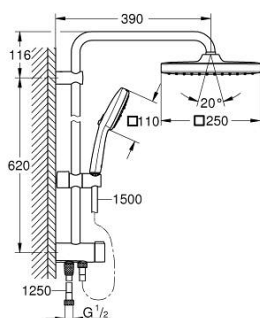

26 977 243 1 TEMPESTA SYSTEM 250 CUBE FLEX SHOWER SYSTEM WITH DIVERTER FOR WALL MOUNTING

PRODUCT DESCRIPTION

- Colour: matte black
- sastoji se od:
 - horizontal 390 mm shower arm, adjustable before installation
 - change by diverter between hand shower, head shower or head shower Eco setting
 - head shower Tempesta 250 Cube
 - 2 spray patterns (via diverter): Rain, SmartRain
 - AquaCalibrator limits maximum flow rate (at 3 bar): 7.9 l/min
 - head shower with black rear cover
 - with ball joint, rotation angle $\pm 10^\circ$
 - hand shower Tempesta Cube 110
 - vrste mlaza: Rain, Jet, Massage
 - maximum flow rate (at 3 bar): 7.4 l/min
 - podesiv po visini uz pomoć klizača
 - distance between diverter and upper bracket: 620 mm
 - shower hose Relexaflex 1500 mm 1/2" x 1/2"
 - shower hose Relexaflex 1250 mm 1/2" x 1/2"
 - flexible installation: connection to faucet / wall union for water supply with 1/2" thread of the 1250 mm shower hose
 - AquaCalibrator limits maximum flow rate of system (at 3 bar): 7.9 l/min
 - GROHE EcoJoy tehnologija za manju potrošnju vode i savršen protok
 - GROHE SmartSwitch - easily rotate the dial to enjoy your preferred spray option
 - GROHE DreamSpray savršen mlaz iz tuša
 - ShockProof silikonski prsten štiti od oštećenja prouzrokovanih padom tuša
 - GROHE SpeedClean sistem protiv kamena
 - Inner WaterGuide za duži životni vek
 - prikladno za protočne bojlere od 18 kW/h
 - min. brzina protoka 5 l/min.
 - min. preporučeni pritisak 1.0 bar
 - professional edition