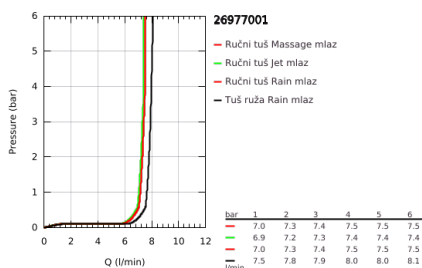

## 26 977 001 TEMPESTA SYSTEM 250 CUBE FLEX SHOWER SYSTEM WITH DIVERTER FOR WALL MOUNTING

### PRODUCT DESCRIPTION

- Colour: chrome
- sastoji se od:
  - horizontal 390 mm shower arm, adjustable before installation
  - change by diverter between hand shower, head shower or head shower Eco setting
  - head shower Tempesta 250 Cube (26 685)
  - 2 spray patterns (via diverter): Rain, SmartRain
  - AquaCalibrator limits maximum flow rate (at 3 bar): 7.9 l/min
  - head shower with white rear cover
  - with ball joint, rotation angle  $\pm 10^\circ$
  - hand shower Tempesta Cube 110 (27 574)
  - vrste mlaza: Rain, Jet, Massage
  - maximum flow rate (at 3 bar): 7.4 l/min
  - podesiv po visini uz pomoć klizača
  - distance between diverter and upper bracket: 620 mm
  - Relaxflex shower hose 1500 mm (28 151)
  - Relaxflex shower hose 1250 mm (28 150)
- flexible installation: connection to faucet / wall union for water supply with 1/2" thread of the 1250 mm shower hose
- AquaCalibrator limits maximum flow rate of system (at 3 bar): 7.9 l/min
- GROHE EcoJoy tehnologija za manju potrošnju vode i savršen protok
- GROHE SmartSwitch - easily rotate the dial to enjoy your preferred spray option
- GROHE DreamSpray savršen mlaz iz tuša
- ShockProof silikonski prsten štiti od oštećenja prouzrokovanih padom tuša
- GROHE LongLife premaz
- GROHE SpeedClean sistem protiv kamenca
- Inner WaterGuide za duži životni vek
- prikladno za protočne bojlere od 18 kW/h
- min. brzina protoka 5 l/min.
- min. preporučeni pritisak 1.0 bar
- professional edition