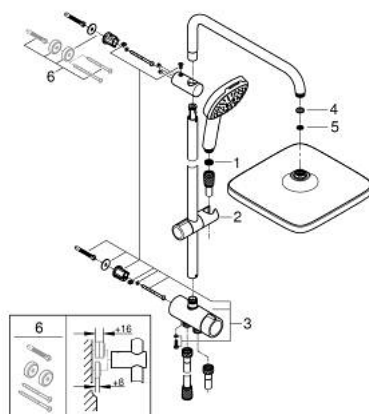

## 26 977 001 TEMPESTA SYSTEM 250 CUBE FLEX SHOWER SYSTEM WITH DIVERTER FOR WALL MOUNTING

### PRODUCT DESCRIPTION

- Colour: chrome
- sastoji se od:
  - horizontal 390 mm shower arm, adjustable before installation
  - change by diverter between hand shower, head shower or head shower Eco setting
  - head shower Tempesta 250 Cube (26 685)
  - 2 spray patterns (via diverter): Rain, SmartRain
  - AquaCalibrator limits maximum flow rate (at 3 bar): 7.9 l/min
  - head shower with white rear cover
  - with ball joint, rotation angle  $\pm 10^\circ$
  - hand shower Tempesta Cube 110 (27 574)
  - vrste mlaza: Rain, Jet, Massage
  - maximum flow rate (at 3 bar): 7.4 l/min
  - podesiv po visini uz pomoć klizača
  - distance between diverter and upper bracket: 620 mm
  - Relaxflex shower hose 1500 mm (28 151)
  - Relaxflex shower hose 1250 mm (28 150)
- flexible installation: connection to faucet / wall union for water supply with 1/2" thread of the 1250 mm shower hose
- AquaCalibrator limits maximum flow rate of system (at 3 bar): 7.9 l/min
- GROHE EcoJoy tehnologija za manju potrošnju vode i savršen protok
- GROHE SmartSwitch - easily rotate the dial to enjoy your preferred spray option
- GROHE DreamSpray savršen mlaz iz tuša
- ShockProof silikonski prsten štiti od oštećenja prouzrokovanih padom tuša
- GROHE LongLife premaz
- GROHE SpeedClean sistem protiv kamenca
- Inner WaterGuide za duži životni vek
- prikladno za protočne bojlere od 18 kW/h
- min. brzina protoka 5 l/min.
- min. preporučeni pritisak 1.0 bar
- professional edition