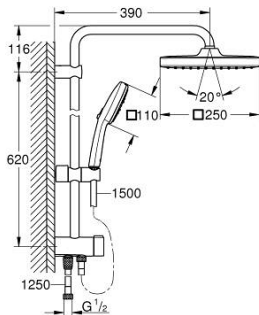

## 26 977 001 TEMPESTA SYSTEM 250 CUBE FLEX SHOWER SYSTEM WITH DIVERTER FOR WALL MOUNTING

### PRODUCT DESCRIPTION

- Colour: chrome
- sastoji se od:
  - horizontal 390 mm shower arm, adjustable before installation
  - change by diverter between hand shower, head shower or head shower Eco setting
  - head shower Tempesta 250 Cube (26 685)
  - 2 spray patterns (via diverter): Rain, SmartRain
  - AquaCalibrator limits maximum flow rate (at 3 bar): 7.9 l/min
  - head shower with white rear cover
  - with ball joint, rotation angle  $\pm 10^\circ$
  - hand shower Tempesta Cube 110 (27 574)
  - vrste mlaza: Rain, Jet, Massage
  - maximum flow rate (at 3 bar): 7.4 l/min
  - podesiv po visini uz pomoć klizača
  - distance between diverter and upper bracket: 620 mm
  - Relaxflex shower hose 1500 mm (28 151)
  - Relaxflex shower hose 1250 mm (28 150)
- flexible installation: connection to faucet / wall union for water supply with 1/2" thread of the 1250 mm shower hose
- AquaCalibrator limits maximum flow rate of system (at 3 bar): 7.9 l/min
- GROHE EcoJoy tehnologija za manju potrošnju vode i savršen protok
- GROHE SmartSwitch - easily rotate the dial to enjoy your preferred spray option
- GROHE DreamSpray savršen mlaz iz tuša
- ShockProof silikonski prsten štiti od oštećenja prouzrokovanih padom tuša
- GROHE LongLife premaz
- GROHE SpeedClean sistem protiv kamenca
- Inner WaterGuide za duži životni vek
- prikladno za protočne bojlere od 18 kW/h
- min. brzina protoka 5 l/min.
- min. preporučeni pritisak 1.0 bar
- professional edition