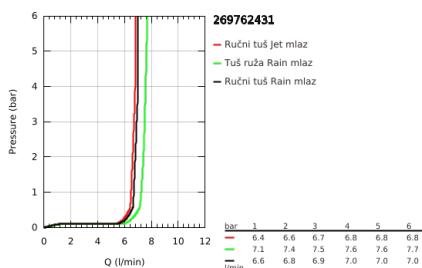

26 976 243 1 TEMPESTA SYSTEM 250 CUBE FLEX SHOWER SYSTEM WITH DIVERTER FOR WALL MOUNTING

PRODUCT DESCRIPTION

- Colour: matte black
- sastoji se od:
 - horizontal 390 mm shower arm, adjustable before installation
 - change by diverter between hand shower, head shower or head shower
- Eco setting
- head shower Tempesta 250 Cube
- 2 spray patterns (via diverter): Rain, SmartRain
- maximum flow rate (at 3 bar): 7.5 l/min
- head shower with black rear cover
- with ball joint, rotation angle $\pm 10^\circ$
- hand shower Tempesta Cube 110
- 2 vrste mlaza: Rain, Jet
- maximum flow rate (at 3 bar): 6.9 l/min
- podesiv po visini uz pomoć klizača
- distance between diverter and upper bracket: 920 mm
- shower hose Relexaflex 1500 mm 1/2" x 1/2"
- shower hose Relexaflex 1250 mm 1/2" x 1/2"
- flexible installation: connection to faucet / wall union for water supply with 1/2" thread of the 500 mm shower hose
- GROHE EcoJoy tehnologija za manju potrošnju vode i savršen protok
- GROHE SmartSwitch - easily rotate the dial to enjoy your preferred spray option
- GROHE DreamSpray savršen mlaz iz tuša
- ShockProof silikonski prsten štiti od oštećenja prouzrokovanih padom tuša
- GROHE SpeedClean sistem protiv kamenca
- Inner WaterGuide za duži životni vek
- prikladno za protočne bojlere od 18 kW/h
- maximum flow rate (at 3 bar): 7.5 l/min
- min. brzina protoka 5 l/min.
- min. preporučeni pritisak 1.0 bar
- professional edition