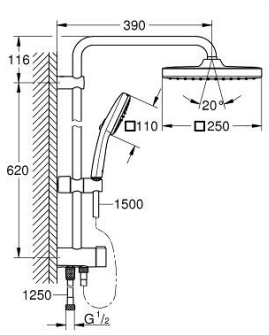

26 976 243 1 TEMPESTA SYSTEM 250 CUBE FLEX SHOWER SYSTEM WITH DIVERTER FOR WALL MOUNTING

PRODUCT DESCRIPTION

- Colour: matte black
- sastoji se od:
 - horizontal 390 mm shower arm, adjustable before installation
 - change by diverter between hand shower, head shower or head shower
- Eco setting
- head shower Tempesta 250 Cube
- 2 spray patterns (via diverter): Rain, SmartRain
- maximum flow rate (at 3 bar): 7.5 l/min
- head shower with black rear cover
- with ball joint, rotation angle $\pm 10^\circ$
- hand shower Tempesta Cube 110
- 2 vrste mlaza: Rain, Jet
- maximum flow rate (at 3 bar): 6.9 l/min
- podesiv po visini uz pomoć klizača
- distance between diverter and upper bracket: 920 mm
- shower hose Relexaflex 1500 mm 1/2" x 1/2"
- shower hose Relexaflex 1250 mm 1/2" x 1/2"
- flexible installation: connection to faucet / wall union for water supply with 1/2" thread of the 500 mm shower hose
- GROHE EcoJoy tehnologija za manju potrošnju vode i savršen protok
- GROHE SmartSwitch - easily rotate the dial to enjoy your preferred spray option
- GROHE DreamSpray savršen mlaz iz tuša
- ShockProof silikonski prsten štiti od oštećenja prouzrokovanih padom tuša
- GROHE SpeedClean sistem protiv kamenca
- Inner WaterGuide za duži životni vek
- prikladno za protočne bojlere od 18 kW/h
- maximum flow rate (at 3 bar): 7.5 l/min
- min. brzina protoka 5 l/min.
- min. preporučeni pritisak 1.0 bar
- professional edition