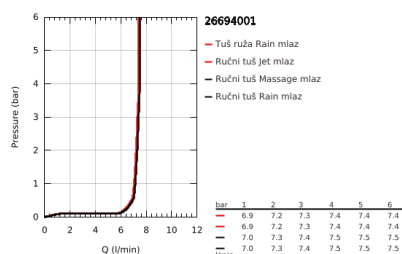

26 694 001 TEMPESTA SYSTEM 250 CUBE FLEX SHOWER SYSTEM WITH DIVERTER FOR WALL MOUNTING

PRODUCT DESCRIPTION (1/2)

- Colour: chrome
- prebacivač
- sastoji se od:
 - horizontal 390 mm shower arm, adjustable before installation
 - change by diverter between hand shower, head shower or head shower Eco setting
 - head shower Tempesta 250 Cube (26 685)
 - 2 spray patterns (via diverter): Rain, SmartRain
 - maximum flow rate (at 3 bar): 7.3 l/min
 - head shower with white rear cover
 - with ball joint, rotation angle $\pm 10^\circ$
 - hand shower Tempesta Cube 110 (27 574)
 - vrste mlaza: Rain, Jet, Massage
 - maximum flow rate (at 3 bar): 7.4 l/min
 - podesiv po visini uz pomoć klizača
 - distance between diverter and upper bracket: 920 mm
 - Relaxflex shower hose 1500 mm (28 151)
 - Relaxflex shower hose 500 mm (22 115)
 - flexible installation: connection to faucet / wall union for water supply with 1/2" thread of the 500 mm shower hose
 - AquaCalibrator limits maximum flow rate of system (at 3 bar): 7.4 l/min
 - GROHE EcoJoy tehnologija za manju potrošnju vode i savršen protok
 - GROHE SmartSwitch - easily rotate the dial to enjoy your preferred spray option
 - GROHE DreamSpray savršen mlaz iz tuša
 - ShockProof silikonski prsten štiti od oštećenja prouzrokovanih padom tuša
 - GROHE LongLife premaz
 - GROHE SpeedClean sistem protiv kamenca
 - Inner WaterGuide za duži životni vek
 - prikladno za protočne bojlere od 18 kW/h
 - min. brzina protoka 5 l/min.
 - min. preporučeni pritisak 1.0 bar