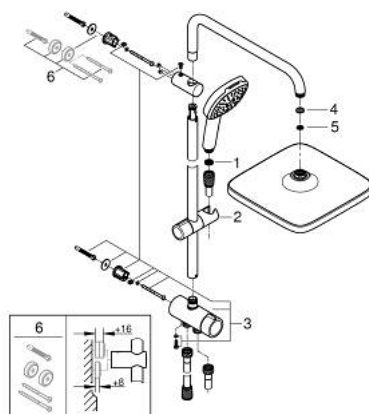

26 694 001 TEMPESTA SYSTEM 250 CUBE FLEX SHOWER SYSTEM WITH DIVERTER FOR WALL MOUNTING

PRODUCT DESCRIPTION (1/2)

- Colour: chrome
- prebacivač
- sastoji se od:
 - horizontal 390 mm shower arm, adjustable before installation
 - change by diverter between hand shower, head shower or head shower Eco setting
 - head shower Tempesta 250 Cube (26 685)
 - 2 spray patterns (via diverter): Rain, SmartRain
 - maximum flow rate (at 3 bar): 7.3 l/min
 - head shower with white rear cover
 - with ball joint, rotation angle $\pm 10^\circ$
 - hand shower Tempesta Cube 110 (27 574)
 - vrste mlaza: Rain, Jet, Massage
 - maximum flow rate (at 3 bar): 7.4 l/min
 - podesiv po visini uz pomoć klizača
 - distance between diverter and upper bracket: 920 mm
 - Relaxflex shower hose 1500 mm (28 151)
 - Relaxflex shower hose 500 mm (22 115)
 - flexible installation: connection to faucet / wall union for water supply with 1/2" thread of the 500 mm shower hose
 - AquaCalibrator limits maximum flow rate of system (at 3 bar): 7.4 l/min
 - GROHE EcoJoy tehnologija za manju potrošnju vode i savršen protok
 - GROHE SmartSwitch - easily rotate the dial to enjoy your preferred spray option
 - GROHE DreamSpray savršen mlaz iz tuša
 - ShockProof silikonski prsten štiti od oštećenja prouzrokovanih padom tuša
 - GROHE LongLife premaz
 - GROHE SpeedClean sistem protiv kamenca
 - Inner WaterGuide za duži životni vek
 - prikladno za protočne bojlere od 18 kW/h
 - min. brzina protoka 5 l/min.
 - min. preporučeni pritisak 1.0 bar

Pure Freude
an Wasser

26 694 001 TEMPESTA SYSTEM 250 CUBE FLEX SHOWER SYSTEM WITH DIVERTER FOR WALL MOUNTING

PRODUCT DESCRIPTION (2/2)

- professional edition

26 694 001 TEMPESTA SYSTEM 250 CUBE FLEX SHOWER SYSTEM WITH DIVERTER FOR WALL MOUNTING