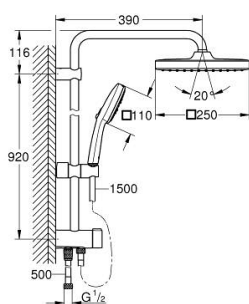

26 694 001 TEMPESTA SYSTEM 250 CUBE FLEX SHOWER SYSTEM WITH DIVERTER FOR WALL MOUNTING

PRODUCT DESCRIPTION (1/2)

- Colour: chrome
- prebacivač
- sastoji se od:
 - horizontal 390 mm shower arm, adjustable before installation
 - change by diverter between hand shower, head shower or head shower Eco setting
 - head shower Tempesta 250 Cube (26 685)
 - 2 spray patterns (via diverter): Rain, SmartRain
 - maximum flow rate (at 3 bar): 7.3 l/min
 - head shower with white rear cover
 - with ball joint, rotation angle $\pm 10^\circ$
 - hand shower Tempesta Cube 110 (27 574)
 - vrste mlaza: Rain, Jet, Massage
 - maximum flow rate (at 3 bar): 7.4 l/min
 - podesiv po visini uz pomoć klizača
 - distance between diverter and upper bracket: 920 mm
 - Relaxflex shower hose 1500 mm (28 151)
 - Relaxflex shower hose 500 mm (22 115)
 - flexible installation: connection to faucet / wall union for water supply with 1/2" thread of the 500 mm shower hose
 - AquaCalibrator limits maximum flow rate of system (at 3 bar): 7.4 l/min
 - GROHE EcoJoy tehnologija za manju potrošnju vode i savršen protok
 - GROHE SmartSwitch - easily rotate the dial to enjoy your preferred spray option
 - GROHE DreamSpray savršen mlaz iz tuša
 - ShockProof silikonski prsten štiti od oštećenja prouzrokovanih padom tuša
 - GROHE LongLife premaz
 - GROHE SpeedClean sistem protiv kamenca
 - Inner WaterGuide za duži životni vek
 - prikladno za protočne bojlere od 18 kW/h
 - min. brzina protoka 5 l/min.
 - min. preporučeni pritisak 1.0 bar

Pure Freude
an Wasser

26 694 001 TEMPESTA SYSTEM 250 CUBE FLEX SHOWER SYSTEM WITH DIVERTER FOR WALL MOUNTING

PRODUCT DESCRIPTION (2/2)

- professional edition

26 694 001 TEMPESTA SYSTEM 250 CUBE FLEX SHOWER SYSTEM WITH DIVERTER FOR WALL MOUNTING