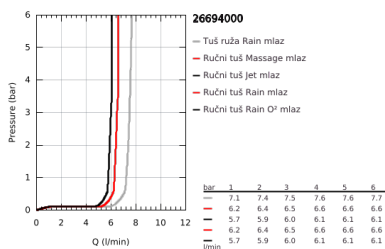

26 694 000 TEMPESTA COSMOPOLITAN SYSTEM 250 CUBE FLEX SHOWER SYSTEM WITH DIVERTER FOR WALL MOUNTING

PRODUCT DESCRIPTION

- Colour: chrome
- sastoji se od:
 - horizontal 390 mm shower arm, adjustable before installation
 - change by diverter between hand shower, head shower or head shower
- Eco setting
- head shower Tempesta 250 Cube (26 685)
- 2 spray patterns (via diverter): Rain, SmartRain
- head shower with white rear cover
- with ball joint, rotation angle $\pm 10^\circ$
- 9.5 l/min flow limiter
- hand shower Tempesta Cosmopolitan 100 (27 575)
- vrste mlaza: GROHE Rain O², Rain, Massage, Jet
- 9.5 l/min flow limiter
- podesiv po visini uz pomoć klizača
- distance between diverter and upper bracket: 920 mm
- Relaxaflex shower hose 1500 mm 1/2" x 1/2"
- Relaxaflex shower hose 500 mm 1/2" x 1/2"
- flexible installation: connection to faucet / wall union for water supply with 1/2" thread of the 500 mm shower hose
- GROHE EcoJoy tehnologija za manju potrošnju vode i savršen protok
- GROHE DreamSpray savršen mlaz iz tuša
- GROHE LongLife premaz
- GROHE SpeedClean sistem protiv kamenca
- Inner WaterGuide za duži životni vek
- prikladno za protočne bojlere od 18 kW/h
- minimalna brzina protoka 7 l/min.
- min. preporučeni pritisak 1.0 bar
- professional edition

26 694 000 TEMPESTA COSMOPOLITAN SYSTEM 250 CUBE FLEX SHOWER SYSTEM WITH DIVERTER FOR WALL MOUNTING

SPARE PARTS, фебруар 2019 – now

1: Dichtung od fiber vlakna poluprečnika $\varnothing 18,5 \times \varnothing 12 \times 2$ (Spare part-nr. 013890 0M)