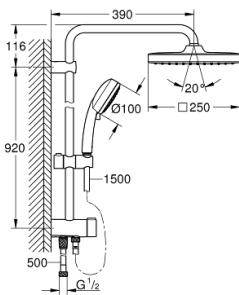

26 694 000 TEMPESTA COSMOPOLITAN SYSTEM 250 CUBE FLEX SHOWER SYSTEM WITH DIVERTER FOR WALL MOUNTING

PRODUCT DESCRIPTION

- Colour: chrome
- sastoji se od:
 - horizontal 390 mm shower arm, adjustable before installation
 - change by diverter between hand shower, head shower or head shower
- Eco setting
- head shower Tempesta 250 Cube (26 685)
- 2 spray patterns (via diverter): Rain, SmartRain
- head shower with white rear cover
- with ball joint, rotation angle $\pm 10^\circ$
- 9.5 l/min flow limiter
- hand shower Tempesta Cosmopolitan 100 (27 575)
- vrste mlaza: GROHE Rain O², Rain, Massage, Jet
- 9.5 l/min flow limiter
- podesiv po visini uz pomoć klizača
- distance between diverter and upper bracket: 920 mm
- Relaxaflex shower hose 1500 mm 1/2" x 1/2"
- Relaxaflex shower hose 500 mm 1/2" x 1/2"
- flexible installation: connection to faucet / wall union for water supply with 1/2" thread of the 500 mm shower hose
- GROHE EcoJoy tehnologija za manju potrošnju vode i savršen protok
- GROHE DreamSpray savršen mlaz iz tuša
- GROHE LongLife premaz
- GROHE SpeedClean sistem protiv kamenca
- Inner WaterGuide za duži životni vek
- prikladno za protočne bojlere od 18 kW/h
- minimalna brzina protoka 7 l/min.
- min. preporučeni pritisak 1.0 bar
- professional edition

26 694 000 TEMPESTA COSMOPOLITAN SYSTEM 250 CUBE FLEX SHOWER SYSTEM WITH DIVERTER FOR WALL MOUNTING

SPARE PARTS, фебруар 2019 – now

1: Dichtung od fiber vlakna poluprečnika $\varnothing 18,5 \times \varnothing 12 \times 2$ (Spare part-nr. 013890 0M)