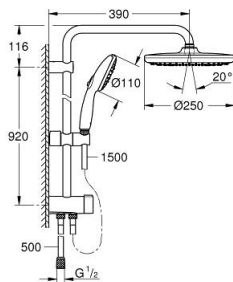

26 675 001 TEMPESTA SYSTEM 250 FLEX SHOWER SYSTEM WITH DIVERTER FOR WALL MOUNTING

PRODUCT DESCRIPTION

- Colour: chrome
- sastoji se od:
 - horizontal 390 mm shower arm, adjustable before installation
 - change by diverter between hand shower, head shower or head shower Eco setting
 - head shower Tempesta 250 (26 666)
 - 2 spray patterns (via diverter): Rain, SmartRain
 - AquaCalibrator limits maximum flow rate (at 3 bar): 7.9 l/min
 - head shower with white rear cover
 - with ball joint, rotation angle $\pm 10^\circ$
 - hand shower Tempesta 110 (28 419)
 - vrste mlaza: Rain, Jet, Massage
 - maximum flow rate (at 3 bar): 7.4 l/min
 - podesiv po visini uz pomoć klizača
 - distance between diverter and upper bracket: 920 mm
 - Relaxflex shower hose 1500 mm (28 151)
 - Relaxflex shower hose 500 mm (22 115)
 - flexible installation: connection to faucet / wall union for water supply with 1/2" thread of the 500 mm shower hose
 - AquaCalibrator limits maximum flow rate of system (at 3 bar): 7.9 l/min
 - GROHE EcoJoy tehnologija za manju potrošnju vode i savršen protok
 - GROHE SmartSwitch - easily rotate the dial to enjoy your preferred spray option
 - GROHE DreamSpray savršen mlaz iz tuša
 - ShockProof silikonski prsten štiti od oštećenja prouzrokovanih padom tuša
 - GROHE LongLife premaz
 - GROHE SpeedClean sistem protiv kamenca
 - Inner WaterGuide za duži životni vek
 - prikladno za protočne bojlere od 18 kW/h
 - min. brzina protoka 5 l/min.
 - min. preporučeni pritisak 1.0 bar
 - professional edition