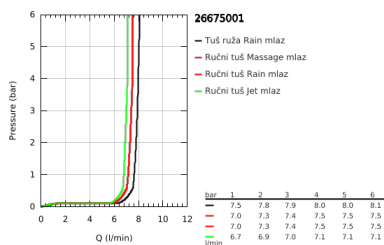

26 675 001 TEMPESTA SYSTEM 250 FLEX SHOWER SYSTEM WITH DIVERTER FOR WALL MOUNTING

PRODUCT DESCRIPTION

- Colour: chrome
- sastoji se od:
 - horizontal 390 mm shower arm, adjustable before installation
 - change by diverter between hand shower, head shower or head shower Eco setting
 - head shower Tempesta 250 (26 666)
 - 2 spray patterns (via diverter): Rain, SmartRain
 - AquaCalibrator limits maximum flow rate (at 3 bar): 7.9 l/min
 - head shower with white rear cover
 - with ball joint, rotation angle $\pm 10^\circ$
 - hand shower Tempesta 110 (28 419)
 - vrste mlaza: Rain, Jet, Massage
 - maximum flow rate (at 3 bar): 7.4 l/min
 - podesiv po visini uz pomoć klizača
 - distance between diverter and upper bracket: 920 mm
 - Relaxflex shower hose 1500 mm (28 151)
 - Relaxflex shower hose 500 mm (22 115)
 - flexible installation: connection to faucet / wall union for water supply with 1/2" thread of the 500 mm shower hose
 - AquaCalibrator limits maximum flow rate of system (at 3 bar): 7.9 l/min
 - GROHE EcoJoy tehnologija za manju potrošnju vode i savršen protok
 - GROHE SmartSwitch - easily rotate the dial to enjoy your preferred spray option
 - GROHE DreamSpray savršen mlaz iz tuša
 - ShockProof silikonski prsten štiti od oštećenja prouzrokovanih padom tuša
 - GROHE LongLife premaz
 - GROHE SpeedClean sistem protiv kamenca
 - Inner WaterGuide za duži životni vek
 - prikladno za protočne bojlere od 18 kW/h
 - min. brzina protoka 5 l/min.
 - min. preporučeni pritisak 1.0 bar
 - professional edition