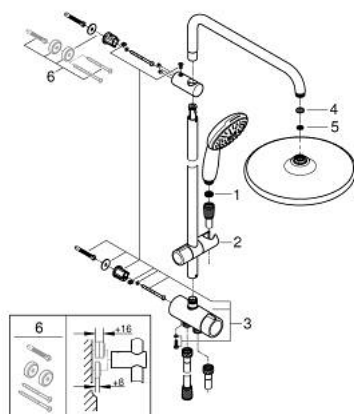

26 675 001 TEMPESTA SYSTEM 250 FLEX SHOWER SYSTEM WITH DIVERTER FOR WALL MOUNTING

SPARE PARTS, новембар 2021 – now

1. 1: Filter za nečistoću (Spare part-nr. 0700200M)
   - 2: Klizač za tuša (Spare part-nr. 48609000)
   - 3: Prebacivač (Spare part-nr. 48338000)
   - 4: Dichtung od fiber vlakna poluprečnika $\varnothing 18,5 \times \varnothing 12 \times 2$ (Spare part-nr. 0138900M)
   - 5: Filter za nečistoću (Spare part-nr. 48007000)
   - 6: Kompenzaciona ploča (Spare part-nr. 26496000)*
2. Optional accessories