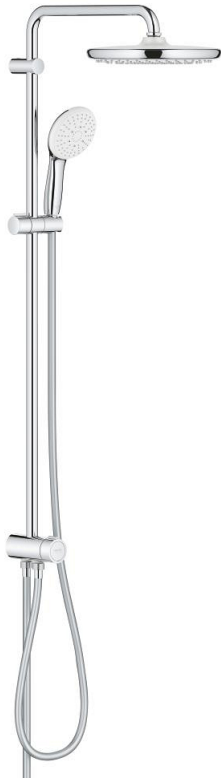

26 675 001 TEMPESTA SYSTEM 250 FLEX SHOWER SYSTEM WITH DIVERTER FOR WALL MOUNTING

PRODUCT DESCRIPTION

- Colour: chrome
- sastoji se od:
 - horizontal 390 mm shower arm, adjustable before installation
 - change by diverter between hand shower, head shower or head shower Eco setting
 - head shower Tempesta 250 (26 666)
 - 2 spray patterns (via diverter): Rain, SmartRain
 - AquaCalibrator limits maximum flow rate (at 3 bar): 7.9 l/min
 - head shower with white rear cover
 - with ball joint, rotation angle $\pm 10^\circ$
 - hand shower Tempesta 110 (28 419)
 - vrste mlaza: Rain, Jet, Massage
 - maximum flow rate (at 3 bar): 7.4 l/min
 - podesiv po visini uz pomoć klizača
 - distance between diverter and upper bracket: 920 mm
 - Relaxflex shower hose 1500 mm (28 151)
 - Relaxflex shower hose 500 mm (22 115)
 - flexible installation: connection to faucet / wall union for water supply with 1/2" thread of the 500 mm shower hose
 - AquaCalibrator limits maximum flow rate of system (at 3 bar): 7.9 l/min
 - GROHE EcoJoy tehnologija za manju potrošnju vode i savršen protok
 - GROHE SmartSwitch - easily rotate the dial to enjoy your preferred spray option
 - GROHE DreamSpray savršen mlaz iz tuša
 - ShockProof silikonski prsten štiti od oštećenja prouzrokovanih padom tuša
 - GROHE LongLife premaz
 - GROHE SpeedClean sistem protiv kamenca
 - Inner WaterGuide za duži životni vek
 - prikladno za protočne bojlere od 18 kW/h
 - min. brzina protoka 5 l/min.
 - min. preporučeni pritisak 1.0 bar
 - professional edition