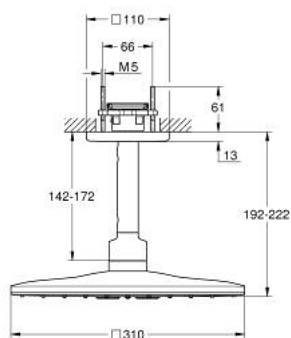

26 481 LS0 RAINSHOWER SMARTACTIVE 310 CUBE HEAD SHOWER SET CEILING 142 MM, 2 SPRAYS

PRODUCT DESCRIPTION

- Colour: moon white
- sastoji se od:
 - head shower Rainshower SmartActive 310 Cube, spray plate moon white
 - vrste mlaza: GROHE PureRain, ActiveRain
 - 142 mm ceiling shower arm
 - GROHE DreamSpray savršen mlaz iz tuša
 - GROHE LongLife premaz
 - GROHE SpeedClean sistem protiv kamenca
 - Inner WaterGuide za duži životni vek
- requires rough-in set 26 483 or 26 484 - to be ordered separately