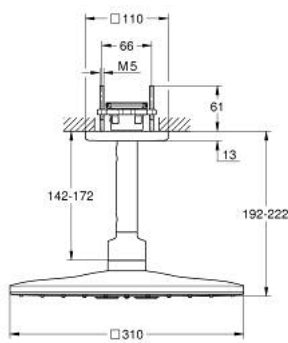

26 481 GN0 RAINSHOWER SMARTACTIVE 310 CUBE HEAD SHOWER SET CEILING 142 MM, 2 SPRAYS

PRODUCT DESCRIPTION

- Colour: brushed cool sunrise
- sastoji se od:
 - head shower Rainshower SmartActive 310 Cube
 - vrste mlaza: GROHE PureRain, ActiveRain
 - 142 mm ceiling shower arm
 - GROHE DreamSpray savršen mlaz iz tuša
 - GROHE LongLife premaz
 - GROHE SpeedClean sistem protiv kamenca
 - Inner WaterGuide za duži životni vek
- requires rough-in set 26 483 or 26 484 - to be ordered separately