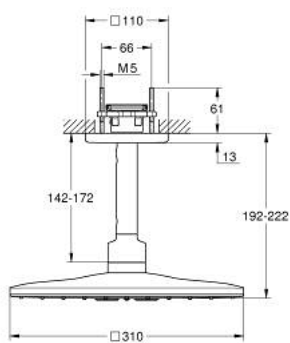

26 481 AL0 RAINSHOWER SMARTACTIVE 310 CUBE HEAD SHOWER SET CEILING 142 MM, 2 SPRAYS

PRODUCT DESCRIPTION

- Colour: brushed hard graphite
- sastoji se od:
 - head shower Rainshower SmartActive 310 Cube
 - vrste mlaza: GROHE PureRain, ActiveRain
 - 142 mm ceiling shower arm
 - GROHE DreamSpray savršen mlaz iz tuša
 - GROHE LongLife premaz
 - GROHE SpeedClean sistem protiv kamenca
 - Inner WaterGuide za duži životni vek
- requires rough-in set 26 483 or 26 484 - to be ordered separately