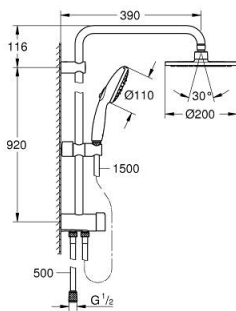

26 452 002 TEMPESTA SYSTEM 200 FLEX SHOWER SYSTEM WITH DIVERTER FOR WALL MOUNTING

PRODUCT DESCRIPTION

- Colour: chrome
- sastoji se od:
 - horizontal 390 mm shower arm, adjustable before installation
 - change by diverter between hand shower, head shower or head shower Eco setting
 - head shower Tempesta Cosmopolitan 200 (27 541)
 - 2 spray patterns (via diverter): Rain, SmartRain
 - maximum flow rate (at 3 bar): 9.5 l/min
 - s kuglastim zglobom
 - ugao rotacije $\pm 15^\circ$
 - hand shower Tempesta 110 (28 261)
 - vrste mlaza: Rain, Jet, Massage
 - maximum flow rate (at 3 bar): 13.5 l/min
 - podesiv po visini uz pomoć klizača
 - distance between diverter and upper bracket: 920 mm
 - Relexaflex shower hose 1500 mm (28 151)
 - Relexaflex shower hose 500 mm (22 115)
 - flexible installation: connection to faucet / wall union for water supply with 1/2" thread of the 500 mm shower hose
 - GROHE SmartSwitch - easily rotate the dial to enjoy your preferred spray option
 - GROHE DreamSpray savršen mlaz iz tuša
 - ShockProof silikonski prsten štiti od oštećenja prouzrokovanih padom tuša
 - GROHE LongLife premaz
 - GROHE SpeedClean sistem protiv kamenca
 - Inner WaterGuide za duži životni vek
 - maximum flow rate (at 3 bar): 13.5 l/min
 - minimalna brzina protoka 7 l/min.

26 452 002 TEMPESTA SYSTEM 200 FLEX SHOWER SYSTEM WITH DIVERTER FOR WALL MOUNTING

SPARE PARTS, новембар 2021 – now

1: Filter za nečistoću (Spare part-nr. 0700200M)

2: Klizač za tuša (Spare part-nr. 48609000)

3: Prebacivač (Spare part-nr. 48338000)

4: Kompenzaciona ploča (Spare part-nr. 26496000)*

* Optional accessories