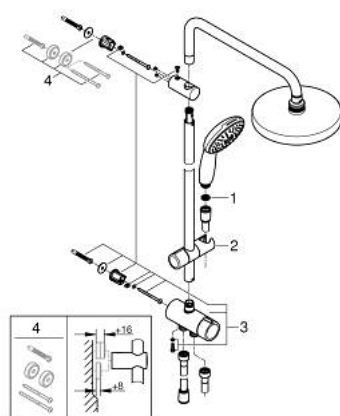

26 452 002 TEMPESTA SYSTEM 200 FLEX SHOWER SYSTEM WITH DIVERTER FOR WALL MOUNTING

PRODUCT DESCRIPTION

- Colour: chrome
- sastoji se od:
 - horizontal 390 mm shower arm, adjustable before installation
 - change by diverter between hand shower, head shower or head shower Eco setting
 - head shower Tempesta Cosmopolitan 200 (27 541)
 - 2 spray patterns (via diverter): Rain, SmartRain
 - maximum flow rate (at 3 bar): 9.5 l/min
 - s kuglastim zglobom
 - ugao rotacije $\pm 15^\circ$
 - hand shower Tempesta 110 (28 261)
 - vrste mlaza: Rain, Jet, Massage
 - maximum flow rate (at 3 bar): 13.5 l/min
 - podesiv po visini uz pomoć klizača
 - distance between diverter and upper bracket: 920 mm
 - Relexaflex shower hose 1500 mm (28 151)
 - Relexaflex shower hose 500 mm (22 115)
 - flexible installation: connection to faucet / wall union for water supply with 1/2" thread of the 500 mm shower hose
 - GROHE SmartSwitch - easily rotate the dial to enjoy your preferred spray option
 - GROHE DreamSpray savršen mlaz iz tuša
 - ShockProof silikonski prsten štiti od oštećenja prouzrokovanih padom tuša
 - GROHE LongLife premaz
 - GROHE SpeedClean sistem protiv kamenca
 - Inner WaterGuide za duži životni vek
 - maximum flow rate (at 3 bar): 13.5 l/min
 - minimalna brzina protoka 7 l/min.

26 452 002 TEMPESTA SYSTEM 200 FLEX SHOWER SYSTEM WITH DIVERTER FOR WALL MOUNTING

SPARE PARTS, новембар 2021 – now

1: Filter za nečistoću (Spare part-nr. 0700200M)

2: Klizač za tuša (Spare part-nr. 48609000)

3: Prebacivač (Spare part-nr. 48338000)

4: Kompenzaciona ploča (Spare part-nr. 26496000)*

* Optional accessories