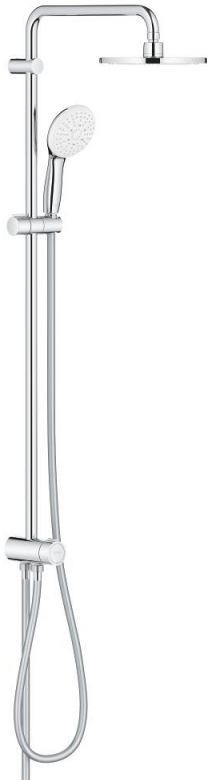

26 452 002 TEMPESTA SYSTEM 200 FLEX SHOWER SYSTEM WITH DIVERTER FOR WALL MOUNTING

PRODUCT DESCRIPTION

- Colour: chrome
- sastoji se od:
 - horizontal 390 mm shower arm, adjustable before installation
 - change by diverter between hand shower, head shower or head shower Eco setting
 - head shower Tempesta Cosmopolitan 200 (27 541)
 - 2 spray patterns (via diverter): Rain, SmartRain
 - maximum flow rate (at 3 bar): 9.5 l/min
 - s kuglastim zglobom
 - ugao rotacije $\pm 15^\circ$
 - hand shower Tempesta 110 (28 261)
 - vrste mlaza: Rain, Jet, Massage
 - maximum flow rate (at 3 bar): 13.5 l/min
 - podesiv po visini uz pomoć klizača
 - distance between diverter and upper bracket: 920 mm
 - Relexaflex shower hose 1500 mm (28 151)
 - Relexaflex shower hose 500 mm (22 115)
 - flexible installation: connection to faucet / wall union for water supply with 1/2" thread of the 500 mm shower hose
 - GROHE SmartSwitch - easily rotate the dial to enjoy your preferred spray option
 - GROHE DreamSpray savršen mlaz iz tuša
 - ShockProof silikonski prsten štiti od oštećenja prouzrokovanih padom tuša
 - GROHE LongLife premaz
 - GROHE SpeedClean sistem protiv kamenca
 - Inner WaterGuide za duži životni vek
 - maximum flow rate (at 3 bar): 13.5 l/min
 - minimalna brzina protoka 7 l/min.

26 452 002 TEMPESTA SYSTEM 200 FLEX SHOWER SYSTEM WITH DIVERTER FOR WALL MOUNTING

SPARE PARTS, новембар 2021 – now

1: Filter za nečistoću (Spare part-nr. 0700200M)

2: Klizač za tuša (Spare part-nr. 48609000)

3: Prebacivač (Spare part-nr. 48338000)

4: Kompenzaciona ploča (Spare part-nr. 26496000)*

* Optional accessories