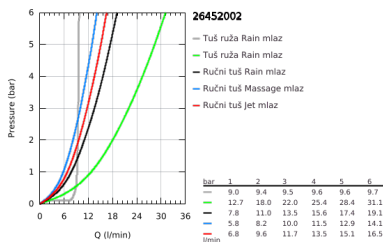

26 452 002 TEMPESTA SYSTEM 200 FLEX SHOWER SYSTEM WITH DIVERTER FOR WALL MOUNTING

PRODUCT DESCRIPTION

- Colour: chrome
- sastoji se od:
 - horizontal 390 mm shower arm, adjustable before installation
 - change by diverter between hand shower, head shower or head shower Eco setting
 - head shower Tempesta Cosmopolitan 200 (27 541)
 - 2 spray patterns (via diverter): Rain, SmartRain
 - maximum flow rate (at 3 bar): 9.5 l/min
 - s kuglastim zglobom
 - ugao rotacije $\pm 15^\circ$
 - hand shower Tempesta 110 (28 261)
 - vrste mlaza: Rain, Jet, Massage
 - maximum flow rate (at 3 bar): 13.5 l/min
 - podesiv po visini uz pomoć klizača
 - distance between diverter and upper bracket: 920 mm
 - Relexaflex shower hose 1500 mm (28 151)
 - Relexaflex shower hose 500 mm (22 115)
 - flexible installation: connection to faucet / wall union for water supply with 1/2" thread of the 500 mm shower hose
 - GROHE SmartSwitch - easily rotate the dial to enjoy your preferred spray option
 - GROHE DreamSpray savršen mlaz iz tuša
 - ShockProof silikonski prsten štiti od oštećenja prouzrokovanih padom tuša
 - GROHE LongLife premaz
 - GROHE SpeedClean sistem protiv kamenca
 - Inner WaterGuide za duži životni vek
 - maximum flow rate (at 3 bar): 13.5 l/min
 - minimalna brzina protoka 7 l/min.