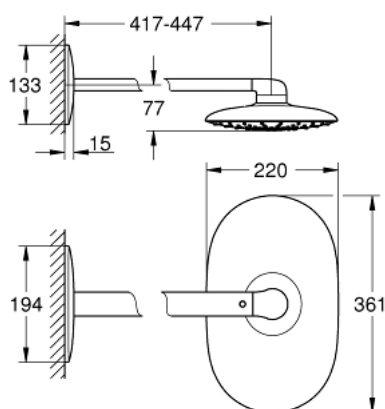

26 450 LS0 RAINSHOWER MONO 360 HEAD SHOWER SET 450 MM, 1 SPRAY

PRODUCT DESCRIPTION

- Colour: moon white
- sastoji se od:
 - head shower Rainshower Mono 360, spray plate white
 - spray pattern: GROHE PureRain/GROHE Rain O² spray*
 - maximum flow rate (at 3 bar): 20 l/min
 - horizontalna drška za tuš 450 mm
 - GROHE DreamSpray savršen mlaz iz tuša
 - GROHE LongLife premaz
 - GROHE SpeedClean sistem protiv kamenca
 - Inner WaterGuide za duži životni vek
- requires rough-in set 26 264 – to be ordered separately
- * to be decided at first installation; factory default setting: GROHE PureRain