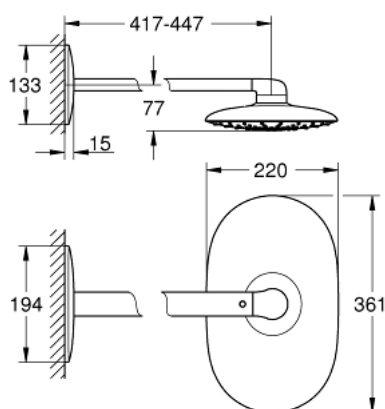

26 450 000 RAINSHOWER MONO 360 HEAD SHOWER SET 450 MM, 1 SPRAY

PRODUCT DESCRIPTION

- Colour: chrome
- sastoji se od:
 - head shower Rainshower Mono 360, spray plate chrome
 - spray pattern: GROHE PureRain/GROHE Rain O² spray*
 - maximum flow rate (at 3 bar): 20 l/min
 - horizontalna drška za tuš 450 mm
 - GROHE DreamSpray savršen mlaz iz tuša
 - GROHE LongLife premaz
 - GROHE SpeedClean sistem protiv kamenca
 - Inner WaterGuide za duži životni vek
- requires rough-in set 26 264 – to be ordered separately
- * to be decided at first installation; factory default setting: GROHE PureRain