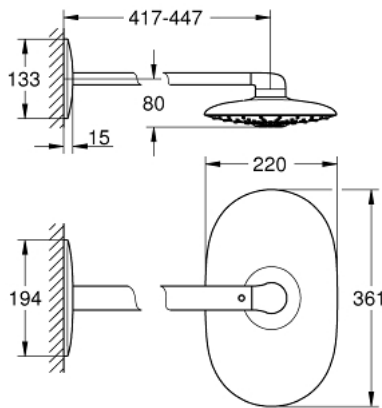

26 254 LS0 RAINSHOWER DUO 360 HEAD SHOWER SET 450 MM, 2 SPRAYS

PRODUCT DESCRIPTION

- Colour: moon white
- sastoji se od:
 - head shower Rainshower Duo 360, spray plate white
 - spray patterns: GROHE PureRain/GROHE Rain O² spray* and TrioMassage
- maximum flow rate (at 3 bar): 40 l/min
- horizontalna drška za tuš 450 mm
- GROHE DreamSpray savršen mlaz iz tuša
- GROHE LongLife premaz
- GROHE SpeedClean sistem protiv kamenca
- Inner WaterGuide za duži životni vek
- requires rough-in set 26 264 – to be ordered separately
- * to be decided at first installation; factory default setting: GROHE PureRain
- GROHE LongLife premaz