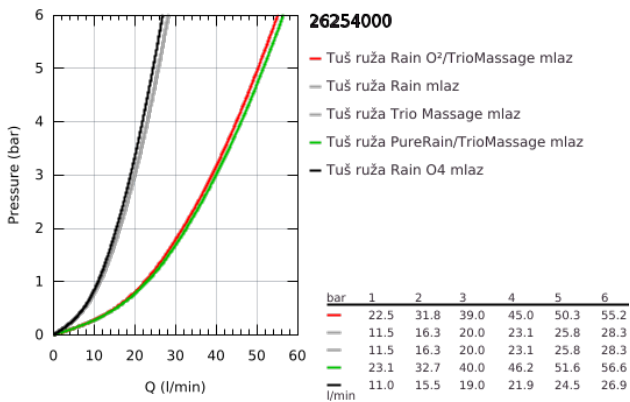

26 254 000 RAINSHOWER DUO 360 HEAD SHOWER SET 450 MM, 2 SPRAYS

PRODUCT DESCRIPTION

- Colour: chrome
- sastoji se od:
 - head shower Rainshower Duo 360, spray plate chrome
 - spray patterns: GROHE PureRain/GROHE Rain O² spray* and TrioMassage
- maximum flow rate (at 3 bar): 40 l/min
- horizontalna drška za tuš 450 mm
- GROHE DreamSpray savršen mlaz iz tuša
- GROHE LongLife premaz
- GROHE SpeedClean sistem protiv kamenca
- Inner WaterGuide za duži životni vek
- requires rough-in set 26 264 – to be ordered separately
- * to be decided at first installation; factory default setting: GROHE PureRain

26 254 000 **RAINSHOWER DUO 360 HEAD SHOWER SET 450 MM, 2 SPRAYS**

SPARE PARTS, јул 2014 – now

1: Spray face (Spare part-nr. 48348000)