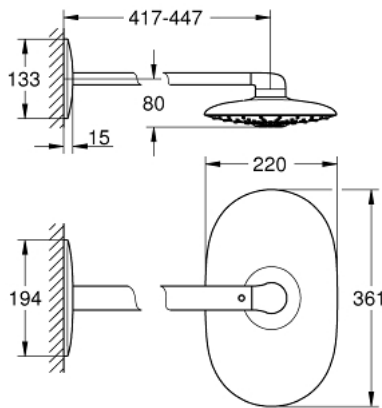

26 254 000 RAINSHOWER DUO 360 HEAD SHOWER SET 450 MM, 2 SPRAYS

PRODUCT DESCRIPTION

- Colour: chrome
- sastoji se od:
 - head shower Rainshower Duo 360, spray plate chrome
 - spray patterns: GROHE PureRain/GROHE Rain O² spray* and TrioMassage
- maximum flow rate (at 3 bar): 40 l/min
- horizontalna drška za tuš 450 mm
- GROHE DreamSpray savršen mlaz iz tuša
- GROHE LongLife premaz
- GROHE SpeedClean sistem protiv kamenca
- Inner WaterGuide za duži životni vek
- requires rough-in set 26 264 – to be ordered separately
- * to be decided at first installation; factory default setting: GROHE PureRain

26 254 000 **RAINSHOWER DUO 360 HEAD SHOWER SET 450 MM, 2 SPRAYS**

SPARE PARTS, јул 2014 – now

1: Spray face (Spare part-nr. 48348000)