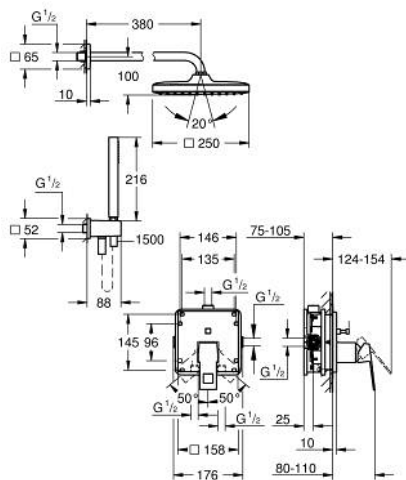

25 289 000 EUROCUBE CONCEALED SHOWER SYSTEM WITH TEMPESTA 250 CUBE

PRODUCT DESCRIPTION

- Colour: chrome
- sastoji se od:
 - concealed single-lever mixer with 2-way diverter (24 062)
 - GROHE Rapido SmartBox universal rough-in box, 1/2" (35 604)
 - Tempesta 250 Cube head shower set 9.5 l/min (26 687) including horizontal shower arm 380 mm
 - ručni tuš Euphoria Cube Stick, 1 mlaz (27 698)
 - shower outlet elbow 1/2" with wall shower holder (26 370)
 - Rotaflex TwistStop shower hose 1500 mm 1/2" x 1/2" (28 409)
 - optional flow regulator 9.5 l/min included for hand shower

25 289 000 EUROCUBE CONCEALED SHOWER SYSTEM WITH TEMPESTA 250 CUBE

SPARE PARTS, јул 2022 – now

1: Dihtung od fiber vlakna poluprečnika $\varnothing 18,5 \times \varnothing 12 \times 2$ (Spare part-nr. 013890 0M)

2: Filter za nečistoću (Spare part-nr. 48007000)

3: Rozeta (Spare part-nr. 48118000)