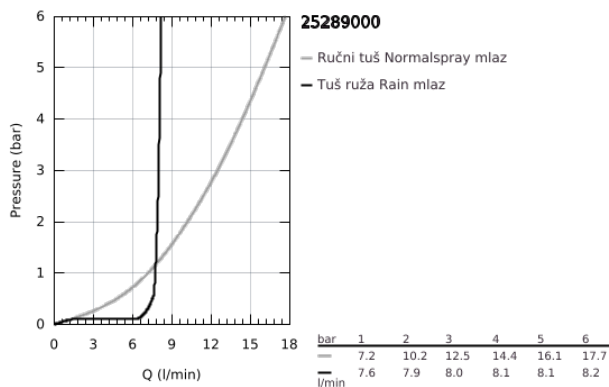

25 289 000 EUROCUBE CONCEALED SHOWER SYSTEM WITH TEMPESTA 250 CUBE

PRODUCT DESCRIPTION

- Colour: chrome
- sastoji se od:
 - concealed single-lever mixer with 2-way diverter (24 062)
 - GROHE Rapido SmartBox universal rough-in box, 1/2" (35 604)
 - Tempesta 250 Cube head shower set 9.5 l/min (26 687) including horizontal shower arm 380 mm
 - ručni tuš Euphoria Cube Stick, 1 mlaz (27 698)
 - shower outlet elbow 1/2" with wall shower holder (26 370)
 - Rotaflex TwistStop shower hose 1500 mm 1/2" x 1/2" (28 409)
 - optional flow regulator 9.5 l/min included for hand shower

25 289 000 EUROCUBE CONCEALED SHOWER SYSTEM WITH TEMPESTA 250 CUBE

SPARE PARTS, јул 2022 – now

1: Dihtung od fiber vlakna poluprečnika $\varnothing 18,5 \times \varnothing 12 \times 2$ (Spare part-nr. 013890 0M)