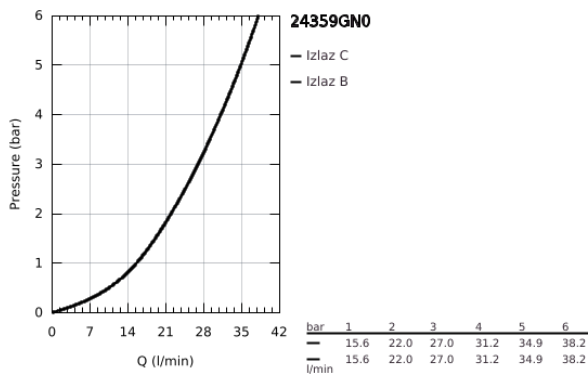

24 359 GN0 ATRIO THERMOSTATIC BATH TUB MIXER FOR 2 OUTLETS WITH INTEGRATED SHUT OFF/DIVERTER VALVE

PRODUCT DESCRIPTION

- Colour: brushed cool sunrise
- set za završnu instalaciju za GROHE Rapido SmartBox (35 600/35 604)
- GROHE TurboStat kompaktni mešač sa voskiranim termoelementom
- GROHE LongLife premaz
- zidna rozetna s GROHE FastFixation(skriveno zatvaranje, skriveno pričvršćenje)
- metal escutcheon, retroactively 6° adjustable
- printed hand shower and bath filler symbol
- GROHE SafeStop na 38°C
- GROHE SafeStop Plus - optional temperature limiter at 43°C or 46°C included
- GROHE AquaDimmer, integrated shut off/diverter valve
- metalne ručice
- without roughing-in set 35 600/35 604 (please order separately)
- flow performance: outlet B = 27 l/min, outlet C = 30 l/min