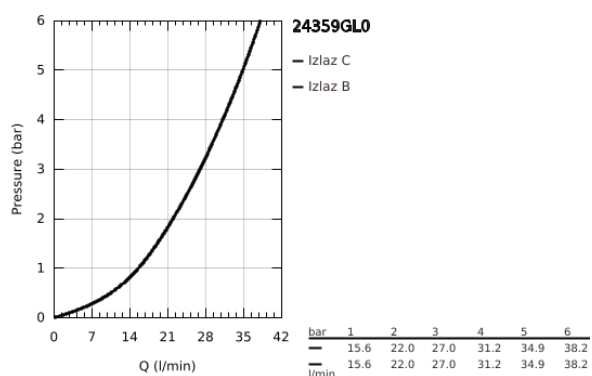

## 24 359 GL0 ATRIO THERMOSTATIC BATH TUB MIXER FOR 2 OUTLETS WITH INTEGRATED SHUT OFF/DIVERTER VALVE

### PRODUCT DESCRIPTION

- Colour: cool sunrise
- set za završnu instalaciju za GROHE Rapido SmartBox (35 600/35 604)
- GROHE TurboStat kompaktni mešač sa voskiranim termoelementom
- GROHE LongLife premaz
- zidna rozetna s GROHE FastFixation(skriveno zatvaranje, skriveno pričvršćenje)
- metal escutcheon, retroactively 6° adjustable
- printed hand shower and bath filler symbol
- GROHE SafeStop na 38°C
- GROHE SafeStop Plus - optional temperature limiter at 43°C or 46°C included
- GROHE AquaDimmer, integrated shut off/diverter valve
- metalne ručice
- without roughing-in set 35 600/35 604 (please order separately)
- flow performance: outlet B = 27 l/min, outlet C = 30 l/min