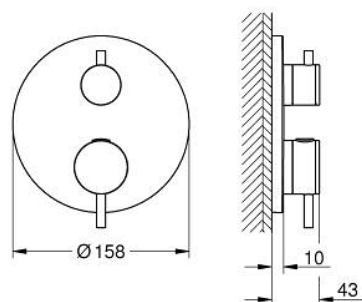

## 24 359 GL0 ATRIO THERMOSTATIC BATH TUB MIXER FOR 2 OUTLETS WITH INTEGRATED SHUT OFF/DIVERTER VALVE

### PRODUCT DESCRIPTION

- Colour: cool sunrise
- set za završnu instalaciju za GROHE Rapido SmartBox (35 600/35 604)
- GROHE TurboStat kompaktni mešač sa voskiranim termoelementom
- GROHE LongLife premaz
- zidna rozetna s GROHE FastFixation(skriveno zatvaranje, skriveno pričvršćenje)
- metal escutcheon, retroactively 6° adjustable
- printed hand shower and bath filler symbol
- GROHE SafeStop na 38°C
- GROHE SafeStop Plus - optional temperature limiter at 43°C or 46°C included
- GROHE AquaDimmer, integrated shut off/diverter valve
- metalne ručice
- without roughing-in set 35 600/35 604 (please order separately)
- flow performance: outlet B = 27 l/min, outlet C = 30 l/min