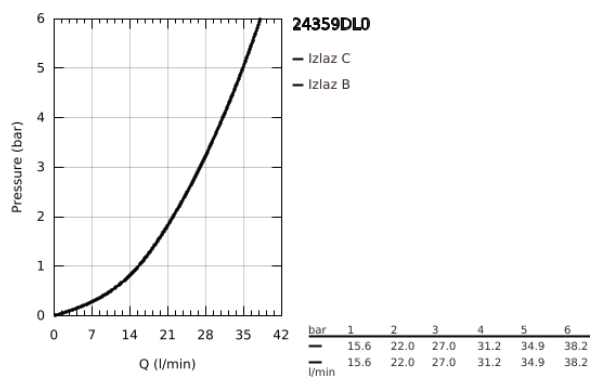

24 359 DL0 ATRIO THERMOSTATIC BATH TUB MIXER FOR 2 OUTLETS WITH INTEGRATED SHUT OFF/DIVERTER VALVE

PRODUCT DESCRIPTION

- Colour: brushed warm sunset
- set za završnu instalaciju za GROHE Rapido SmartBox (35 600/35 604)
- GROHE TurboStat kompaktni mešač sa voskiranim termoelementom
- GROHE LongLife premaz
- zidna rozetna s GROHE FastFixation(skriveno zatvaranje, skriveno pričvršćenje)
- metal escutcheon, retroactively 6° adjustable
- printed hand shower and bath filler symbol
- GROHE SafeStop na 38°C
- GROHE SafeStop Plus - optional temperature limiter at 43°C or 46°C included
- GROHE AquaDimmer, integrated shut off/diverter valve
- metalne ručice
- without roughing-in set 35 600/35 604 (please order separately)
- flow performance: outlet B = 27 l/min, outlet C = 30 l/min