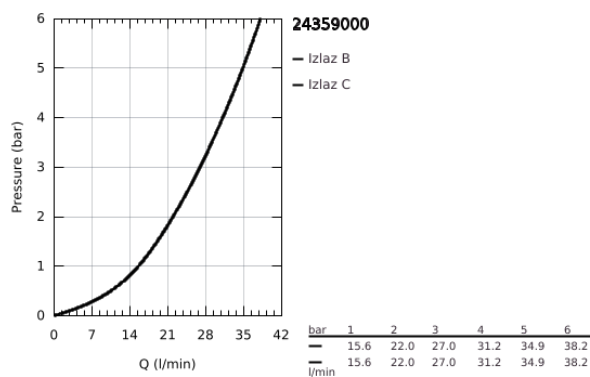

24 359 000 ATRIO THERMOSTATIC BATH TUB MIXER FOR 2 OUTLETS WITH INTEGRATED SHUT OFF/DIVERTER VALVE

PRODUCT DESCRIPTION

- Colour: chrome
- set za završnu instalaciju za GROHE Rapido SmartBox (35 600/35 604)
- GROHE TurboStat kompaktni mešač sa voskiranim termoelementom
- GROHE LongLife premaz
- zidna rozetna s GROHE FastFixation(skriveno zatvaranje, skriveno pričvršćenje)
- metal escutcheon, retroactively 6° adjustable
- printed hand shower and bath filler symbol
- GROHE SafeStop na 38°C
- GROHE SafeStop Plus - optional temperature limiter at 43°C or 46°C included
- GROHE AquaDimmer, integrated shut off/diverter valve
- metalne ručice
- without roughing-in set 35 600/35 604 (please order separately)
- flow performance: outlet B = 27 l/min, outlet C = 30 l/min