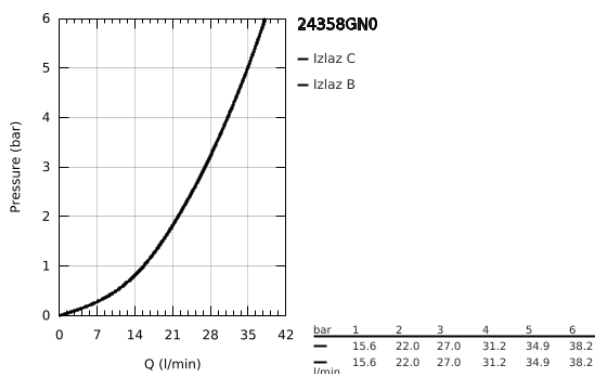

24 358 GN0 ATRIO THERMOSTATIC SHOWER MIXER FOR 2 OUTLETS WITH INTEGRATED SHUT OFF/DIVERTER VALVE

PRODUCT DESCRIPTION

- Colour: brushed cool sunrise
- set za završnu instalaciju za GROHE Rapido SmartBox (35 600/35 604)
- GROHE TurboStat kompaktni mešač sa voskiranim termoelementom
- GROHE LongLife premaz
- zidna rozetna s GROHE FastFixation(skriveno zatvaranje, skriveno pričvršćenje)
- metal escutcheon, retroactively 6° adjustable
- printed head and hand shower symbol
- GROHE SafeStop na 38°C
- GROHE SafeStop Plus - optional temperature limiter at 43°C or 46°C included
- GROHE AquaDimmer, integrated shut off/diverter valve
- metalne ručice
- without roughing-in set 35 600/35 604 (please order separately)
- flow performance: outlet B = 27 l/min, outlet C = 30 l/min