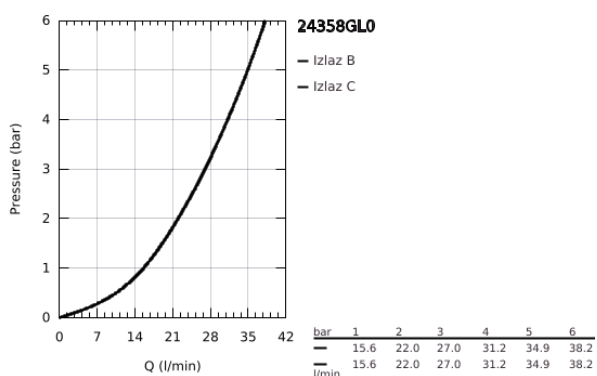

24 358 GL0 ATRIO THERMOSTATIC SHOWER MIXER FOR 2 OUTLETS WITH INTEGRATED SHUT OFF/DIVERTER VALVE

PRODUCT DESCRIPTION

- Colour: cool sunrise
- set za završnu instalaciju za GROHE Rapido SmartBox (35 600/35 604)
- GROHE TurboStat kompaktni mešač sa voskiranim termoelementom
- GROHE LongLife premaz
- zidna rozetna s GROHE FastFixation(skriveno zatvaranje, skriveno pričvršćenje)
- metal escutcheon, retroactively 6° adjustable
- printed head and hand shower symbol
- GROHE SafeStop na 38°C
- GROHE SafeStop Plus - optional temperature limiter at 43°C or 46°C included
- GROHE AquaDimmer, integrated shut off/diverter valve
- metalne ručice
- without roughing-in set 35 600/35 604 (please order separately)
- flow performance: outlet B = 27 l/min, outlet C = 30 l/min