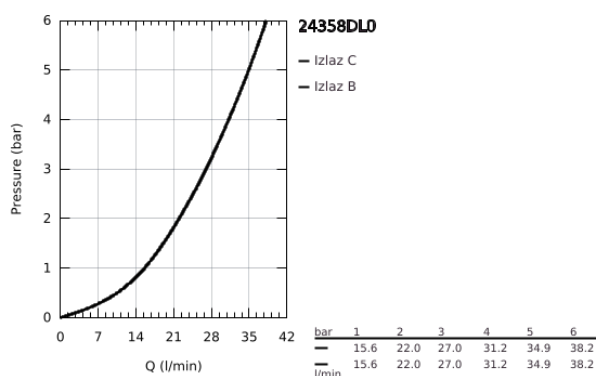

## 24 358 DL0 ATRIO THERMOSTATIC SHOWER MIXER FOR 2 OUTLETS WITH INTEGRATED SHUT OFF/DIVERTER VALVE

### PRODUCT DESCRIPTION

- Colour: brushed warm sunset
- set za završnu instalaciju za GROHE Rapido SmartBox (35 600/35 604)
- GROHE TurboStat kompaktni mešač sa voskiranim termoelementom
- GROHE LongLife premaz
- zidna rozetna s GROHE FastFixation(skriveno zatvaranje, skriveno pričvršćenje)
- metal escutcheon, retroactively 6° adjustable
- printed head and hand shower symbol
- GROHE SafeStop na 38°C
- GROHE SafeStop Plus - optional temperature limiter at 43°C or 46°C included
- GROHE AquaDimmer, integrated shut off/diverter valve
- metalne ručice
- without roughing-in set 35 600/35 604 (please order separately)
- flow performance: outlet B = 27 l/min, outlet C = 30 l/min