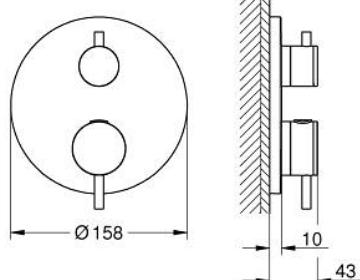

## 24 358 DL0 ATRIO THERMOSTATIC SHOWER MIXER FOR 2 OUTLETS WITH INTEGRATED SHUT OFF/DIVERTER VALVE

### PRODUCT DESCRIPTION

- Colour: brushed warm sunset
- set za završnu instalaciju za GROHE Rapido SmartBox (35 600/35 604)
- GROHE TurboStat kompaktni mešač sa voskiranim termoelementom
- GROHE LongLife premaz
- zidna rozetna s GROHE FastFixation(skriveno zatvaranje, skriveno pričvršćenje)
- metal escutcheon, retroactively 6° adjustable
- printed head and hand shower symbol
- GROHE SafeStop na 38°C
- GROHE SafeStop Plus - optional temperature limiter at 43°C or 46°C included
- GROHE AquaDimmer, integrated shut off/diverter valve
- metalne ručice
- without roughing-in set 35 600/35 604 (please order separately)
- flow performance: outlet B = 27 l/min, outlet C = 30 l/min