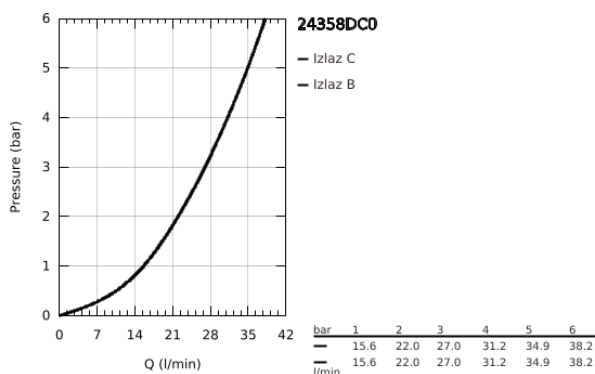

## 24 358 DC0 ATRIO THERMOSTATIC SHOWER MIXER FOR 2 OUTLETS WITH INTEGRATED SHUT OFF/DIVERTER VALVE

### PRODUCT DESCRIPTION

- Colour: supersteel
- set za završnu instalaciju za GROHE Rapido SmartBox (35 600/35 604)
- GROHE TurboStat kompaktni mešač sa voskiranim termoelementom
- GROHE LongLife premaz
- zidna rozetna s GROHE FastFixation(skriveno zatvaranje, skriveno pričvršćenje)
- metal escutcheon, retroactively 6° adjustable
- printed head and hand shower symbol
- GROHE SafeStop na 38°C
- GROHE SafeStop Plus - optional temperature limiter at 43°C or 46°C included
- GROHE AquaDimmer, integrated shut off/diverter valve
- metalne ručice
- without roughing-in set 35 600/35 604 (please order separately)
- flow performance: outlet B = 27 l/min, outlet C = 30 l/min