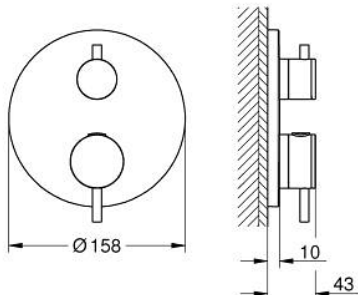

## 24 358 DC0 ATRIO THERMOSTATIC SHOWER MIXER FOR 2 OUTLETS WITH INTEGRATED SHUT OFF/DIVERTER VALVE

### PRODUCT DESCRIPTION

- Colour: supersteel
- set za završnu instalaciju za GROHE Rapido SmartBox (35 600/35 604)
- GROHE TurboStat kompaktni mešač sa voskiranim termoelementom
- GROHE LongLife premaz
- zidna rozetna s GROHE FastFixation(skriveno zatvaranje, skriveno pričvršćenje)
- metal escutcheon, retroactively 6° adjustable
- printed head and hand shower symbol
- GROHE SafeStop na 38°C
- GROHE SafeStop Plus - optional temperature limiter at 43°C or 46°C included
- GROHE AquaDimmer, integrated shut off/diverter valve
- metalne ručice
- without roughing-in set 35 600/35 604 (please order separately)
- flow performance: outlet B = 27 l/min, outlet C = 30 l/min